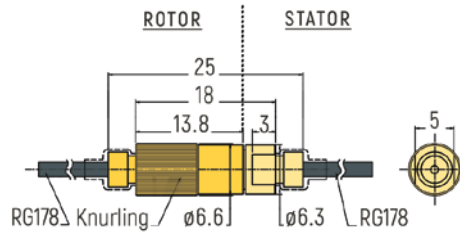

COAX

DIMENSIONS (in mm)

RX-HF0061 - 1 Channel

RX-HF0121 - 1 Channel

RX-HF0181 - 1 Channel

RX-HF0221 - 1 Channel

COAX

DIMENSIONS (in mm)

RX-HF0331 - 1 Channel

RX-HF0561 - 1 Channel

RX-HF0861 - 1 Channel

COAX

DIMENSIONS (in mm)

RX-HF0554 - 4 Channels