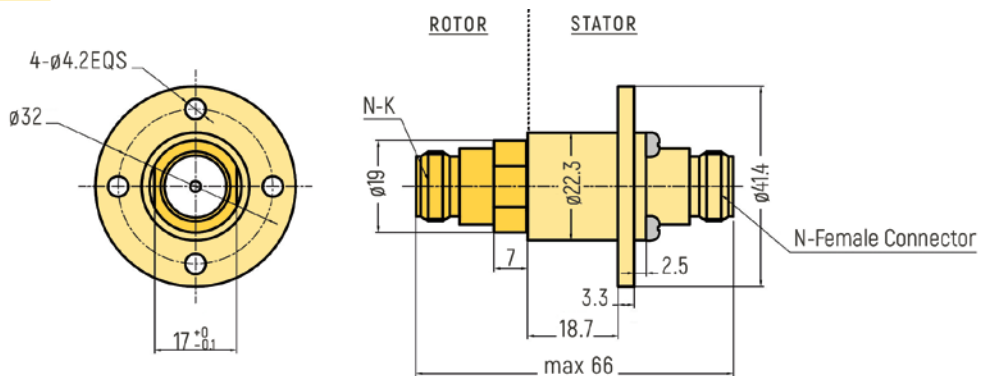

COAX

DIMENSIONS (in mm)

RX-HF0061 - 1 Channel

RX-HF0121 - 1 Channel

RX-HF0181 - 1 Channel

RX-HF0221 - 1 Channel

COAX

DIMENSIONS (in mm)

RX-HF0331 - 1 Channel

RX-HF0561 - 1 Channel

RX-HF0861 - 1 Channel

COAX

DIMENSIONS (in mm)

RX-HF0554 - 4 Channels