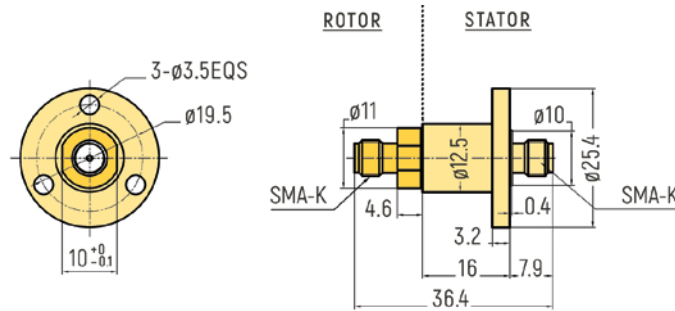

COAX

DIMENSIONS (in mm)

RX-HF0061 - 1 Channel

RX-HF0121 - 1 Channel

RX-HF0181 - 1 Channel

RX-HF0221 - 1 Channel

COAX

DIMENSIONS (in mm)

RX-HF0331 - 1 Channel

RX-HF0561 - 1 Channel

RX-HF0861 - 1 Channel

COAX

DIMENSIONS (in mm)

RX-HF0554 - 4 Channels