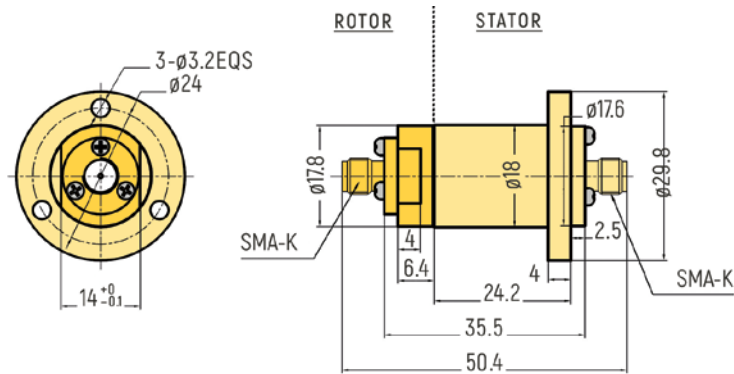

COAX

DIMENSIONS (in mm)

RX-HF0061 - 1 Channel

RX-HF0121 - 1 Channel

RX-HF0181 - 1 Channel

RX-HF0221 - 1 Channel

COAX

DIMENSIONS (in mm)

RX-HF0331 - 1 Channel

RX-HF0561 - 1 Channel

RX-HF0861 - 1 Channel

COAX

DIMENSIONS (in mm)

RX-HF0554 - 4 Channels