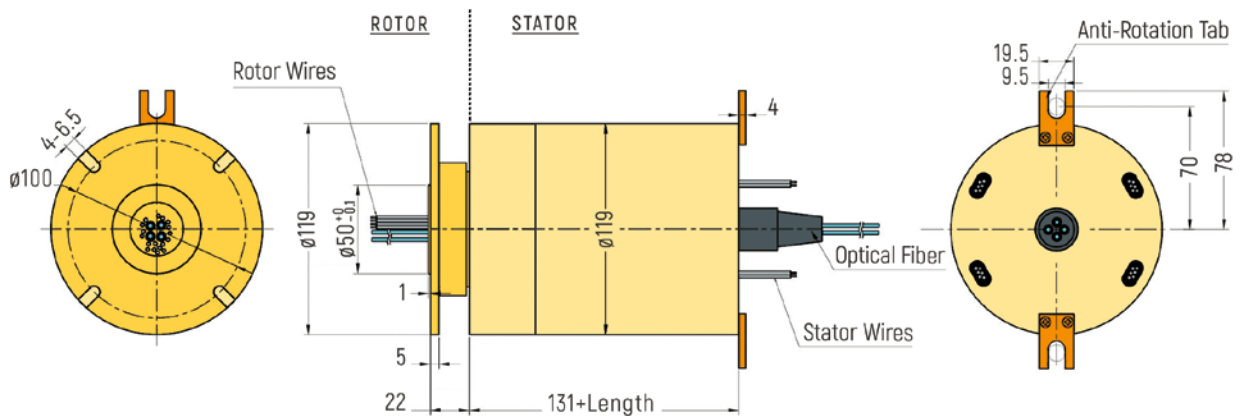

# FIBER OPTICAL / FORJ

**DIMENSIONS (in mm)**

RX-LW0251 - 1 Channel

RX-LW0331 - 1 Channel

RX-LW0561 - 1 Channel

RX-LW0861 - 1 Channel

# FIBER OPTICAL / FORJ

**DIMENSIONS (in mm)**

RX-LW0514 - 4 Channels

RX-LW0674-A - 4 Channels

RX-LW0674-B - 4 Channels

RX-LW1194 - 4 Channels

# FIBER OPTICAL / FORJ

**DIMENSIONS (in mm)**

RX-LW0516 - 6 Channels

RX-LW0676 - 6 Channels

RX-LW1196 - 6 Channels

# FIBER OPTICAL / FORJ

**DIMENSIONS (in mm)**

RX-LW0608 - 8 Channels

RX-LW0678 - 8 Channels

RX-LW1198 - 8 Channels