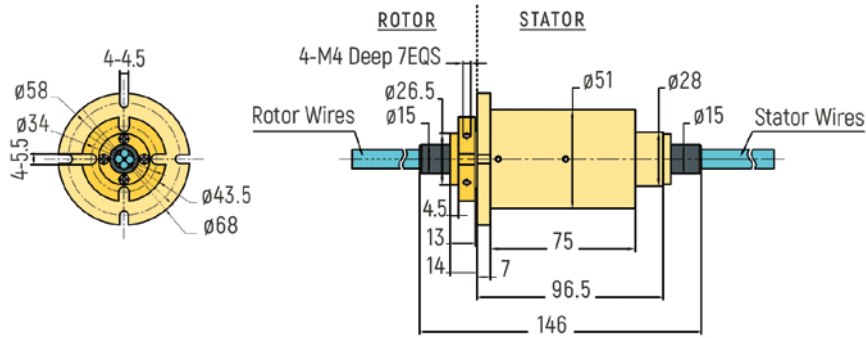

# FIBER OPTICAL / FORJ

1 Channel	p.1	6 Channels	p.5
2 Channels	p.3	8 Channels	p.6
4 Channels	p.4		

**DIMENSIONS (in mm)**

RX-LW0071 - 1 Channel

RX-LW0101 - 1 Channel

RX-LW0131 - 1 Channel

# FIBER OPTICAL / FORJ

**DIMENSIONS (in mm)**

RX-LW0251 - 1 Channel

RX-LW0331 - 1 Channel

RX-LW0561 - 1 Channel

RX-LW0861 - 1 Channel

# FIBER OPTICAL / FORJ

**DIMENSIONS (in mm)**

RX-LW0514 - 4 Channels

RX-LW0674-A - 4 Channels

RX-LW0674-B - 4 Channels

RX-LW1194 - 4 Channels

# FIBER OPTICAL / FORJ

**DIMENSIONS (in mm)**

RX-LW0516 - 6 Channels

RX-LW0676 - 6 Channels

RX-LW1196 - 6 Channels