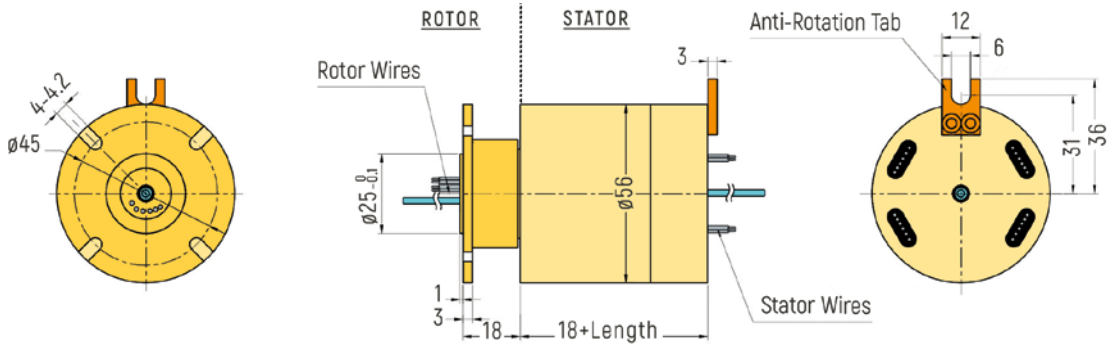

# FIBER OPTICAL / FORJ

1 Channel	p.1	6 Channels	p.5
2 Channels	p.3	8 Channels	p.6
4 Channels	p.4		

**DIMENSIONS (in mm)**

RX-LW0071 - 1 Channel

RX-LW0101 - 1 Channel

RX-LW0131 - 1 Channel

# FIBER OPTICAL / FORJ

**DIMENSIONS (in mm)**

RX-LW0251 - 1 Channel

RX-LW0331 - 1 Channel

RX-LW0561 - 1 Channel

RX-LW0861 - 1 Channel

# FIBER OPTICAL / FORJ

**DIMENSIONS (in mm)**

RX-LW0514 - 4 Channels

RX-LW0674-A - 4 Channels

RX-LW0674-B - 4 Channels

RX-LW1194 - 4 Channels

# FIBER OPTICAL / FORJ

**DIMENSIONS (in mm)**

RX-LW0516 - 6 Channels

RX-LW0676 - 6 Channels

RX-LW1196 - 6 Channels