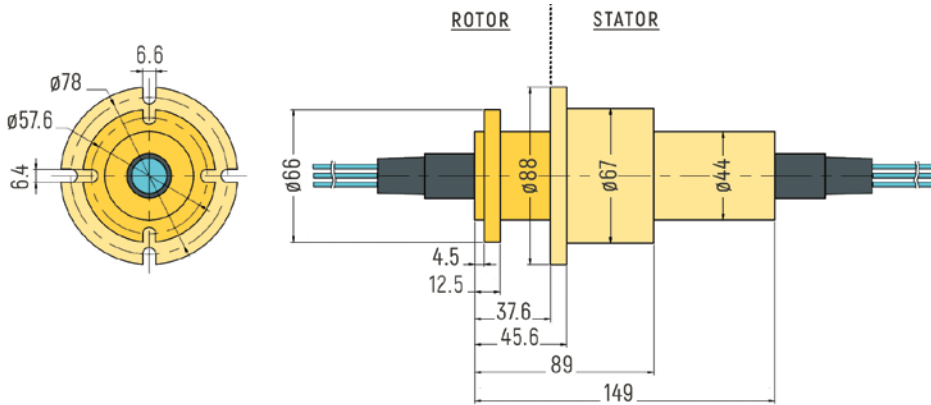

# FIBER OPTICAL / FORJ

**DIMENSIONS (in mm)**

RX-LW0251 - 1 Channel

RX-LW0331 - 1 Channel

RX-LW0561 - 1 Channel

RX-LW0861 - 1 Channel

# FIBER OPTICAL / FORJ

**DIMENSIONS (in mm)**

RX-LW0514 - 4 Channels

RX-LW0674-A - 4 Channels

RX-LW0674-B - 4 Channels

RX-LW1194 - 4 Channels

# FIBER OPTICAL / FORJ

**DIMENSIONS (in mm)**

RX-LW0516 - 6 Channels

RX-LW0676 - 6 Channels

RX-LW1196 - 6 Channels

# FIBER OPTICAL / FORJ

**DIMENSIONS (in mm)**

RX-LW0608 - 8 Channels

RX-LW0678 - 8 Channels

RX-LW1198 - 8 Channels