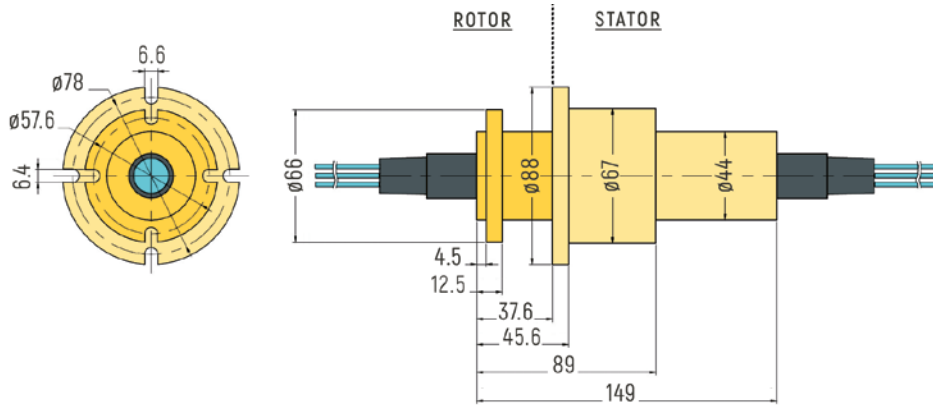

# FIBER OPTICAL / FORJ

**DIMENSIONS (in mm)**

RX-LW0514 - 4 Channels

RX-LW0674-A - 4 Channels

RX-LW0674-B - 4 Channels

RX-LW1194 - 4 Channels

# FIBER OPTICAL / FORJ

**DIMENSIONS (in mm)**

RX-LW0516 - 6 Channels

RX-LW0676 - 6 Channels

RX-LW1196 - 6 Channels

# FIBER OPTICAL / FORJ

**DIMENSIONS (in mm)**

RX-LW0608 - 8 Channels

RX-LW0678 - 8 Channels

RX-LW1198 - 8 Channels