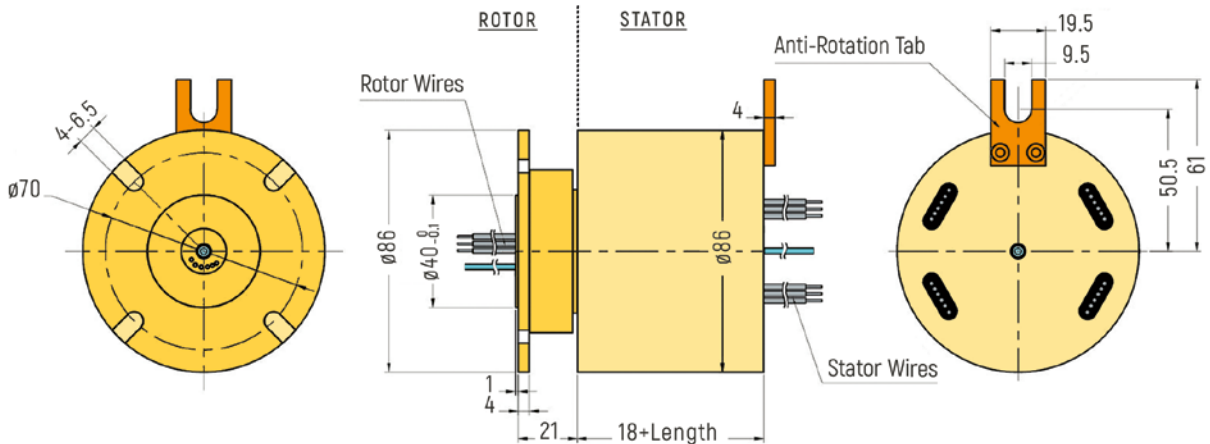

# FIBER OPTICAL / FORJ

**DIMENSIONS (in mm)**

RX-LW0251 - 1 Channel

RX-LW0331 - 1 Channel

RX-LW0561 - 1 Channel

RX-LW0861 - 1 Channel

# FIBER OPTICAL / FORJ

**DIMENSIONS (in mm)**

RX-LW0514 - 4 Channels

RX-LW0674-A - 4 Channels

RX-LW0674-B - 4 Channels

RX-LW1194 - 4 Channels

# FIBER OPTICAL / FORJ

**DIMENSIONS (in mm)**

RX-LW0516 - 6 Channels

RX-LW0676 - 6 Channels

RX-LW1196 - 6 Channels

# FIBER OPTICAL / FORJ

**DIMENSIONS (in mm)**

RX-LW0608 - 8 Channels

RX-LW0678 - 8 Channels

RX-LW1198 - 8 Channels