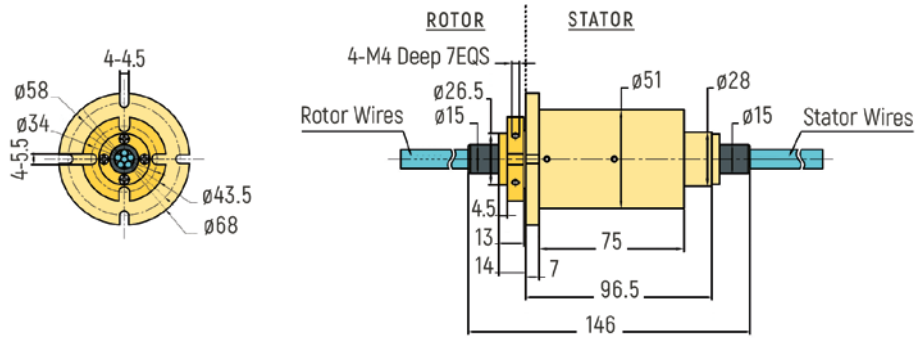

# FIBER OPTICAL / FORJ

**DIMENSIONS (in mm)**

RX-LW0251 - 1 Channel

RX-LW0331 - 1 Channel

RX-LW0561 - 1 Channel

RX-LW0861 - 1 Channel

# FIBER OPTICAL / FORJ

**DIMENSIONS (in mm)**

RX-LW0514 - 4 Channels

RX-LW0674-A - 4 Channels

RX-LW0674-B - 4 Channels

RX-LW1194 - 4 Channels

# FIBER OPTICAL / FORJ

**DIMENSIONS (in mm)**

RX-LW0516 - 6 Channels

RX-LW0676 - 6 Channels

RX-LW1196 - 6 Channels

# FIBER OPTICAL / FORJ

**DIMENSIONS (in mm)**

RX-LW0608 - 8 Channels

RX-LW0678 - 8 Channels

RX-LW1198 - 8 Channels