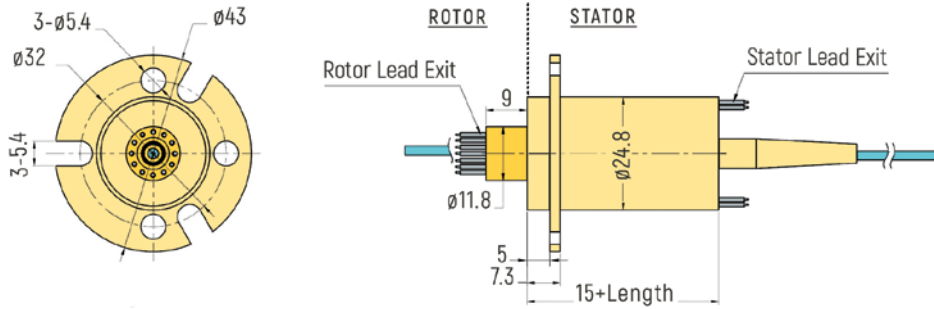

# FIBER OPTICAL / FORJ

1 Channel	p.1	6 Channels	p.5
2 Channels	p.3	8 Channels	p.6
4 Channels	p.4		

**DIMENSIONS (in mm)**

RX-LW0071 - 1 Channel

RX-LW0101 - 1 Channel

RX-LW0131 - 1 Channel

# FIBER OPTICAL / FORJ

**DIMENSIONS (in mm)**

RX-LW0251 - 1 Channel

RX-LW0331 - 1 Channel

RX-LW0561 - 1 Channel

RX-LW0861 - 1 Channel

# FIBER OPTICAL / FORJ

**DIMENSIONS (in mm)**

RX-LW0514 - 4 Channels

RX-LW0674-A - 4 Channels

RX-LW0674-B - 4 Channels

RX-LW1194 - 4 Channels

# FIBER OPTICAL / FORJ

**DIMENSIONS (in mm)**

RX-LW0516 - 6 Channels

RX-LW0676 - 6 Channels

RX-LW1196 - 6 Channels