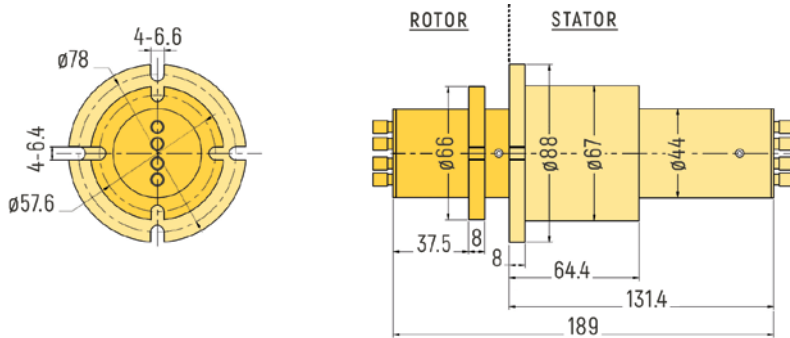

# FIBER OPTICAL / FORJ

**DIMENSIONS (in mm)**

RX-LW0251 - 1 Channel

RX-LW0331 - 1 Channel

RX-LW0561 - 1 Channel

RX-LW0861 - 1 Channel

# FIBER OPTICAL / FORJ

**DIMENSIONS (in mm)**

RX-LW0514 - 4 Channels

RX-LW0674-A - 4 Channels

RX-LW0674-B - 4 Channels

RX-LW1194 - 4 Channels

# FIBER OPTICAL / FORJ

**DIMENSIONS (in mm)**

RX-LW0516 - 6 Channels

RX-LW0676 - 6 Channels

RX-LW1196 - 6 Channels

# FIBER OPTICAL / FORJ

**DIMENSIONS (in mm)**

RX-LW0608 - 8 Channels

RX-LW0678 - 8 Channels

RX-LW1198 - 8 Channels