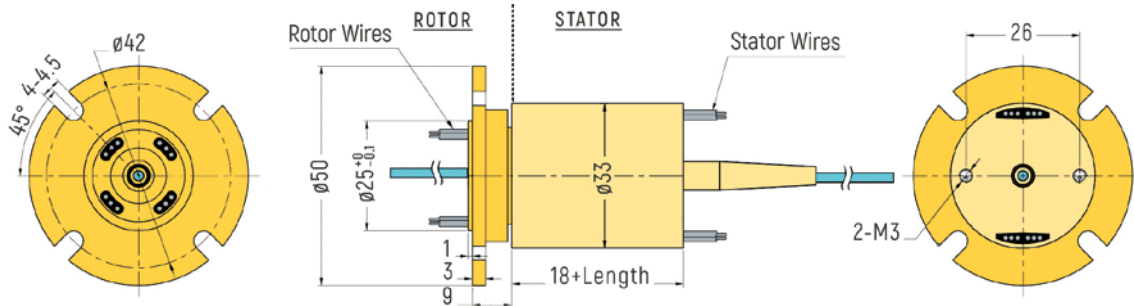

# FIBER OPTICAL / FORJ

1 Channel	p.1	6 Channels	p.5
2 Channels	p.3	8 Channels	p.6
4 Channels	p.4		

**DIMENSIONS (in mm)**

RX-LW0071 - 1 Channel

RX-LW0101 - 1 Channel

RX-LW0131 - 1 Channel

# FIBER OPTICAL / FORJ

**DIMENSIONS (in mm)**

RX-LW0251 - 1 Channel

RX-LW0331 - 1 Channel

RX-LW0561 - 1 Channel

RX-LW0861 - 1 Channel

# FIBER OPTICAL / FORJ

**DIMENSIONS (in mm)**

RX-LW0514 - 4 Channels

RX-LW0674-A - 4 Channels

RX-LW0674-B - 4 Channels

RX-LW1194 - 4 Channels

# FIBER OPTICAL / FORJ

**DIMENSIONS (in mm)**

RX-LW0608 - 8 Channels

RX-LW0678 - 8 Channels

RX-LW1198 - 8 Channels