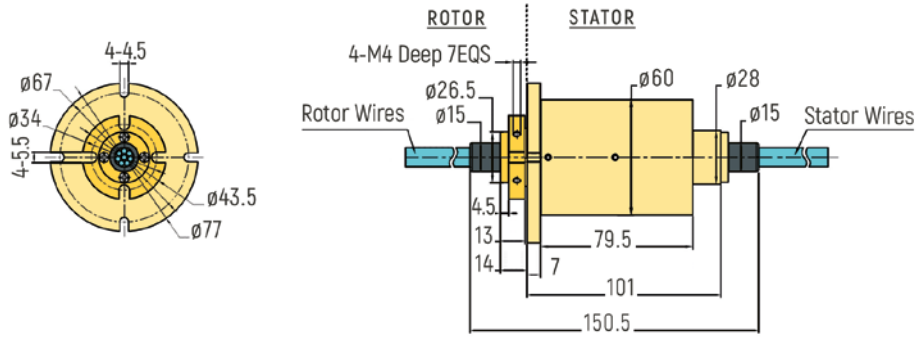

# FIBER OPTICAL / FORJ

**DIMENSIONS (in mm)**

RX-LW0514 - 4 Channels

RX-LW0674-A - 4 Channels

RX-LW0674-B - 4 Channels

RX-LW1194 - 4 Channels

# FIBER OPTICAL / FORJ

**DIMENSIONS (in mm)**

RX-LW0516 - 6 Channels

RX-LW0676 - 6 Channels

RX-LW1196 - 6 Channels

# FIBER OPTICAL / FORJ

**DIMENSIONS (in mm)**

RX-LW0608 - 8 Channels

RX-LW0678 - 8 Channels

RX-LW1198 - 8 Channels