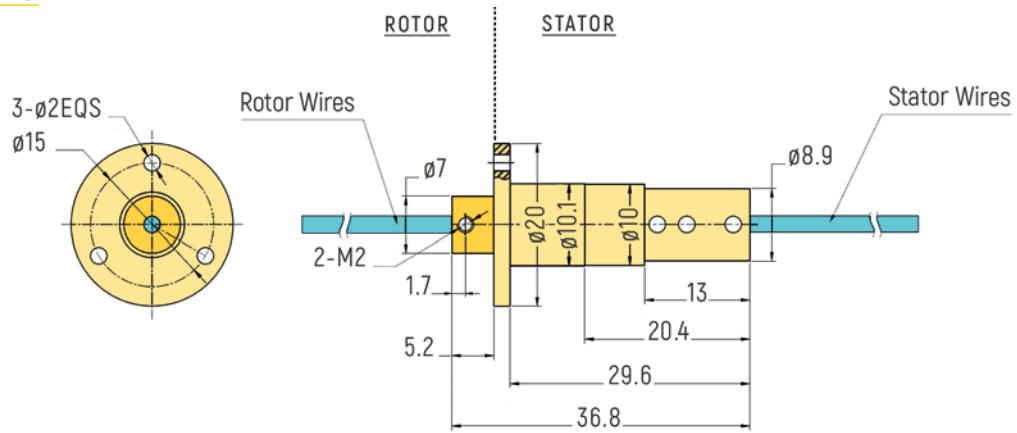

# FIBER OPTICAL / FORJ

1 Channel	p.1	6 Channels	p.5
2 Channels	p.3	8 Channels	p.6
4 Channels	p.4		

**DIMENSIONS (in mm)**

RX-LW0071 - 1 Channel

RX-LW0101 - 1 Channel

RX-LW0131 - 1 Channel

# FIBER OPTICAL / FORJ

**DIMENSIONS (in mm)**

RX-LW0251 - 1 Channel

RX-LW0331 - 1 Channel

RX-LW0561 - 1 Channel

RX-LW0861 - 1 Channel

# FIBER OPTICAL / FORJ

**DIMENSIONS (in mm)**

RX-LW0514 - 4 Channels

RX-LW0674-A - 4 Channels

RX-LW0674-B - 4 Channels

RX-LW1194 - 4 Channels

# FIBER OPTICAL / FORJ

**DIMENSIONS (in mm)**

RX-LW0608 - 8 Channels

RX-LW0678 - 8 Channels

RX-LW1198 - 8 Channels