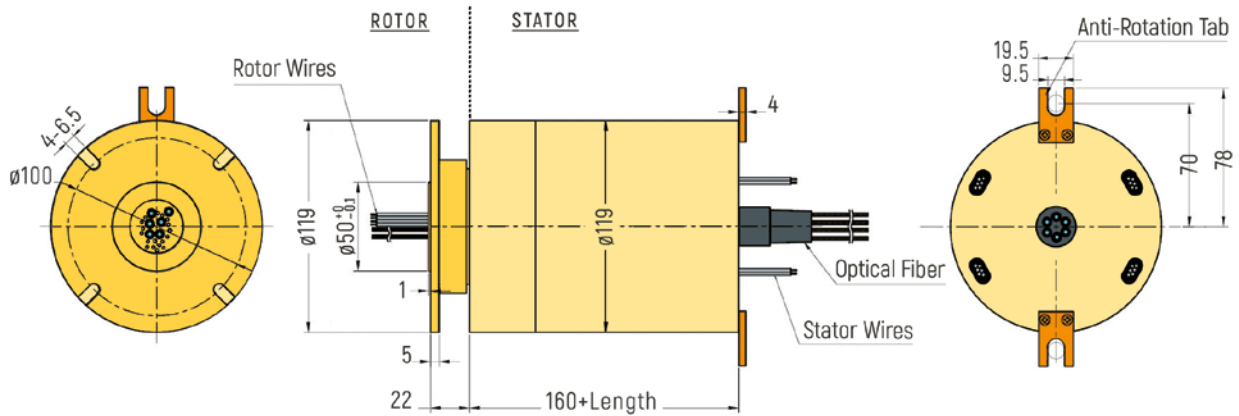

# FIBER OPTICAL / FORJ

**DIMENSIONS (in mm)**

RX-LW0514 - 4 Channels

RX-LW0674-A - 4 Channels

RX-LW0674-B - 4 Channels

RX-LW1194 - 4 Channels

# FIBER OPTICAL / FORJ

**DIMENSIONS (in mm)**

RX-LW0516 - 6 Channels

RX-LW0676 - 6 Channels

RX-LW1196 - 6 Channels

# FIBER OPTICAL / FORJ

**DIMENSIONS (in mm)**

RX-LW0608 - 8 Channels

RX-LW0678 - 8 Channels

RX-LW1198 - 8 Channels