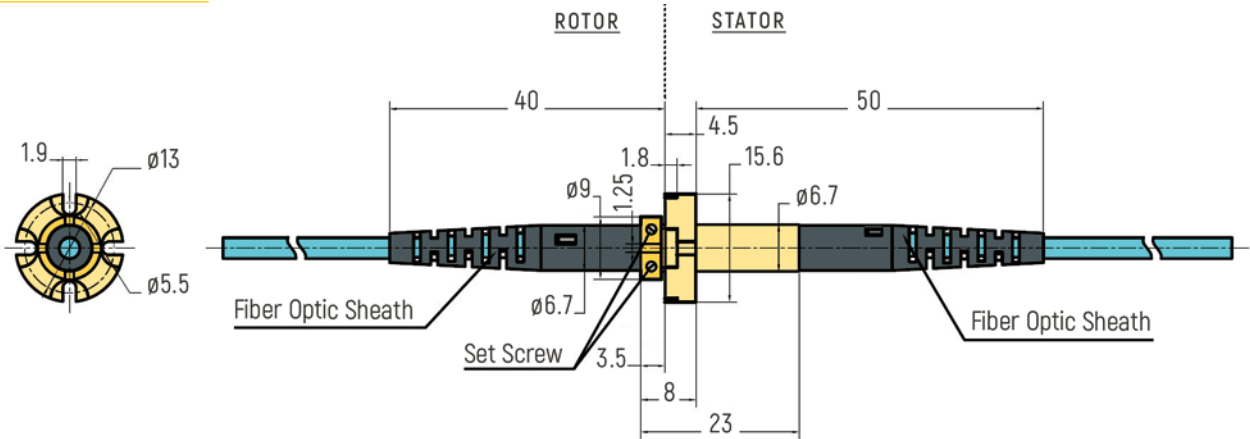

# FIBER OPTICAL / FORJ

1 Channel	p.1	6 Channels	p.5
2 Channels	p.3	8 Channels	p.6
4 Channels	p.4		

**DIMENSIONS (in mm)**

RX-LW0071 - 1 Channel

RX-LW0101 - 1 Channel

RX-LW0131 - 1 Channel

# FIBER OPTICAL / FORJ

**DIMENSIONS (in mm)**

RX-LW0251 - 1 Channel

RX-LW0331 - 1 Channel

RX-LW0561 - 1 Channel

RX-LW0861 - 1 Channel

# FIBER OPTICAL / FORJ

**DIMENSIONS (in mm)**

RX-LW0514 - 4 Channels

RX-LW0674-A - 4 Channels

RX-LW0674-B - 4 Channels

RX-LW1194 - 4 Channels

# FIBER OPTICAL / FORJ

**DIMENSIONS (in mm)**

RX-LW0516 - 6 Channels

RX-LW0676 - 6 Channels

RX-LW1196 - 6 Channels