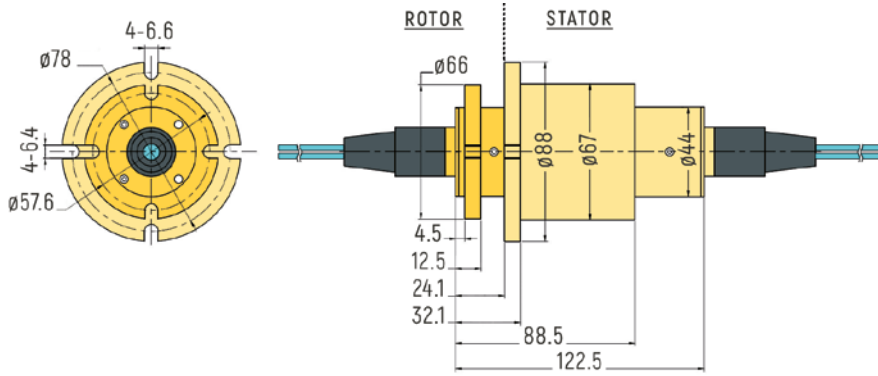

# FIBER OPTICAL / FORJ

1 Channel	p.1	6 Channels	p.5
2 Channels	p.3	8 Channels	p.6
4 Channels	p.4		

**DIMENSIONS (in mm)**

RX-LW0071 - 1 Channel

RX-LW0101 - 1 Channel

RX-LW0131 - 1 Channel

# FIBER OPTICAL / FORJ

**DIMENSIONS (in mm)**

RX-LW0251 - 1 Channel

RX-LW0331 - 1 Channel

RX-LW0561 - 1 Channel

RX-LW0861 - 1 Channel

# FIBER OPTICAL / FORJ

**DIMENSIONS (in mm)**

RX-LW0514 - 4 Channels

RX-LW0674-A - 4 Channels

RX-LW0674-B - 4 Channels

RX-LW1194 - 4 Channels

# FIBER OPTICAL / FORJ

**DIMENSIONS (in mm)**

RX-LW0516 - 6 Channels

RX-LW0676 - 6 Channels

RX-LW1196 - 6 Channels