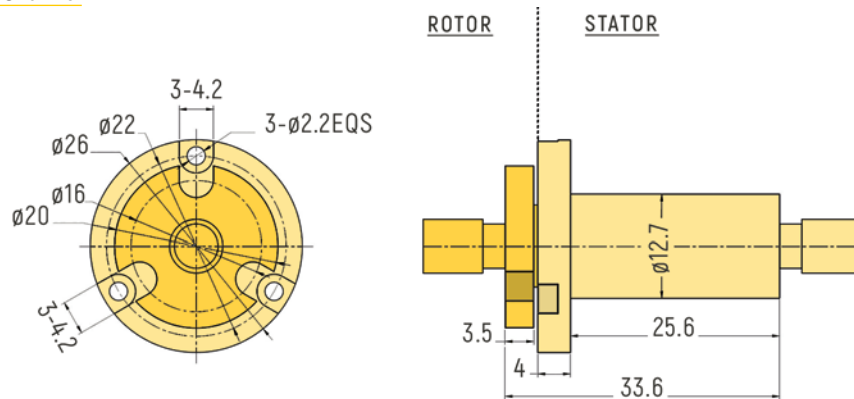

# FIBER OPTICAL / FORJ

1 Channel	p.1	6 Channels	p.5
2 Channels	p.3	8 Channels	p.6
4 Channels	p.4		

**DIMENSIONS (in mm)**

RX-LW0071 - 1 Channel

RX-LW0101 - 1 Channel

RX-LW0131 - 1 Channel

# FIBER OPTICAL / FORJ

**DIMENSIONS (in mm)**

RX-LW0251 - 1 Channel

RX-LW0331 - 1 Channel

RX-LW0561 - 1 Channel

RX-LW0861 - 1 Channel

# FIBER OPTICAL / FORJ

**DIMENSIONS (in mm)**

RX-LW0514 - 4 Channels

RX-LW0674-A - 4 Channels

RX-LW0674-B - 4 Channels

RX-LW1194 - 4 Channels

# FIBER OPTICAL / FORJ

**DIMENSIONS (in mm)**

RX-LW0608 - 8 Channels

RX-LW0678 - 8 Channels

RX-LW1198 - 8 Channels