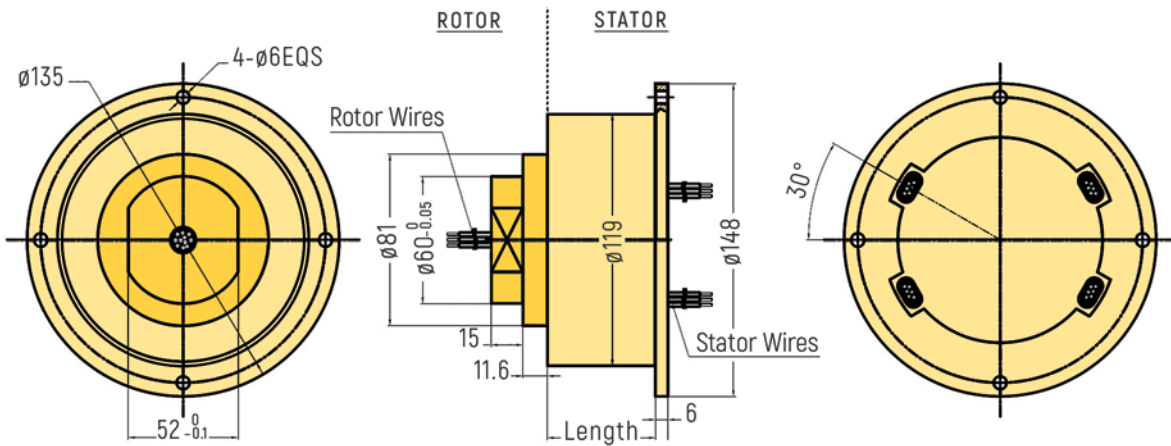

AUTOMATION

DIMENSIONS (in mm)

RX-RF056A - Rotor Flange Slip Ring

RX-RF056B - Rotor Flange Slip Ring

AUTOMATION

DIMENSIONS (in mm)

RX-SF086A - Stator Flange Slip Ring

RX-SF086B - Stator Flange Slip Ring

AUTOMATION

DIMENSIONS (in mm)

RX-RF086A - Rotor Flange Slip Ring

RX-RF086B - Rotor Flange Slip Ring

AUTOMATION

DIMENSIONS (in mm)

RX-SF119A - Stator Flange Slip Ring

RX-SF119B - Stator Flange Slip Ring

AUTOMATION

DIMENSIONS (in mm)

RX-RF119A - Rotor Flange Slip Ring

RX-RF119B - Rotor Flange Slip Ring