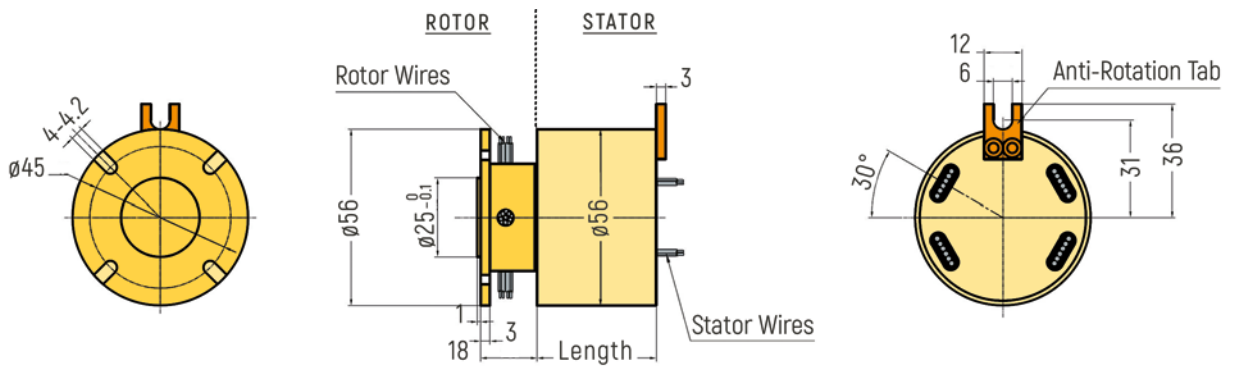

AUTOMATION

DIMENSIONS (in mm)

RX-RF056A - Rotor Flange Slip Ring

RX-RF056B - Rotor Flange Slip Ring

AUTOMATION

DIMENSIONS (in mm)

RX-SF086A - Stator Flange Slip Ring

RX-SF086B - Stator Flange Slip Ring

AUTOMATION

DIMENSIONS (in mm)

RX-RF086A - Rotor Flange Slip Ring

RX-RF086B - Rotor Flange Slip Ring

AUTOMATION

DIMENSIONS (in mm)

RX-SF119A - Stator Flange Slip Ring

RX-SF119B - Stator Flange Slip Ring