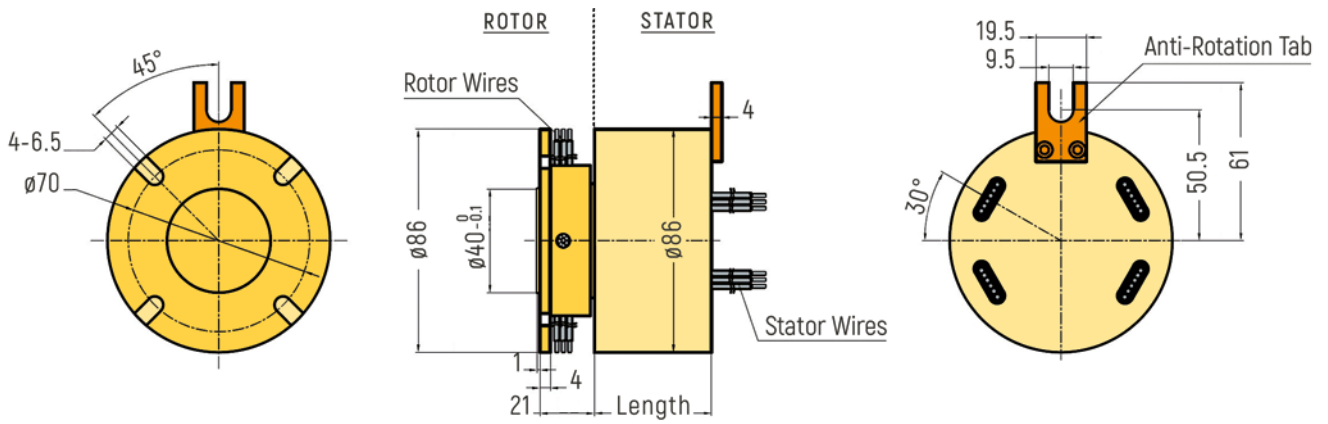

AUTOMATION

DIMENSIONS (in mm)

RX-RF056A - Rotor Flange Slip Ring

RX-RF056B - Rotor Flange Slip Ring

AUTOMATION

DIMENSIONS (in mm)

RX-SF086A - Stator Flange Slip Ring

RX-SF086B - Stator Flange Slip Ring

AUTOMATION

DIMENSIONS (in mm)

RX-RF086A - Rotor Flange Slip Ring

RX-RF086B - Rotor Flange Slip Ring

AUTOMATION

DIMENSIONS (in mm)

RX-SF119A - Stator Flange Slip Ring

RX-SF119B - Stator Flange Slip Ring

AUTOMATION

DIMENSIONS (in mm)

RX-RF119A - Rotor Flange Slip Ring

RX-RF119B - Rotor Flange Slip Ring