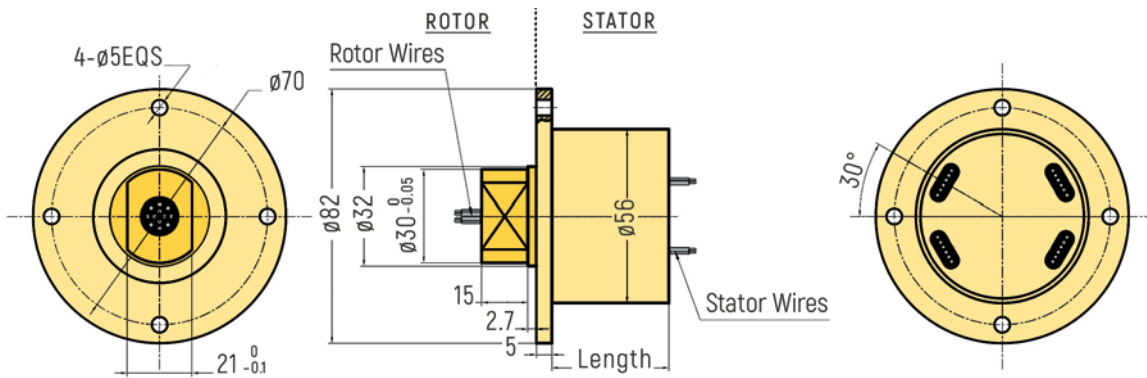

AUTOMATION

RX-SF056 Series	p.1	RX-RF056 Series	p.2
RX-SF086 Series	p.3	RX-RF086 Series	p.4
RX-SF119 Series	p.5	RX-RF119 Series	p.6

DIMENSIONS (in mm)

RX-SF056A - Stator Flange Slip Ring

RX-SF056B - Stator Flange Slip Ring

AUTOMATION

DIMENSIONS (in mm)

RX-RF056A - Rotor Flange Slip Ring

RX-RF056B - Rotor Flange Slip Ring

AUTOMATION

DIMENSIONS (in mm)

RX-SF086A - Stator Flange Slip Ring

RX-SF086B - Stator Flange Slip Ring

AUTOMATION

DIMENSIONS (in mm)

RX-RF086A - Rotor Flange Slip Ring

RX-RF086B - Rotor Flange Slip Ring

AUTOMATION

DIMENSIONS (in mm)

RX-SF119A - Stator Flange Slip Ring

RX-SF119B - Stator Flange Slip Ring