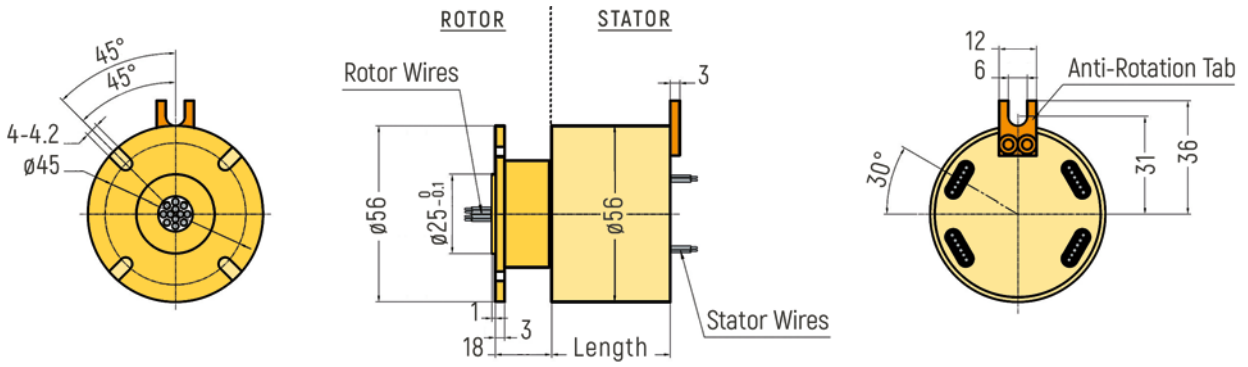

AUTOMATION

RX-SF056 Series	p.1	RX-RF056 Series	p.2
RX-SF086 Series	p.3	RX-RF086 Series	p.4
RX-SF119 Series	p.5	RX-RF119 Series	p.6

DIMENSIONS (in mm)

RX-SF056A - Stator Flange Slip Ring

RX-SF056B - Stator Flange Slip Ring

AUTOMATION

DIMENSIONS (in mm)

RX-RF056A - Rotor Flange Slip Ring

RX-RF056B - Rotor Flange Slip Ring

AUTOMATION

DIMENSIONS (in mm)

RX-SF086A - Stator Flange Slip Ring

RX-SF086B - Stator Flange Slip Ring

AUTOMATION

DIMENSIONS (in mm)

RX-RF086A - Rotor Flange Slip Ring

RX-RF086B - Rotor Flange Slip Ring

AUTOMATION

DIMENSIONS (in mm)

RX-SF119A - Stator Flange Slip Ring

RX-SF119B - Stator Flange Slip Ring