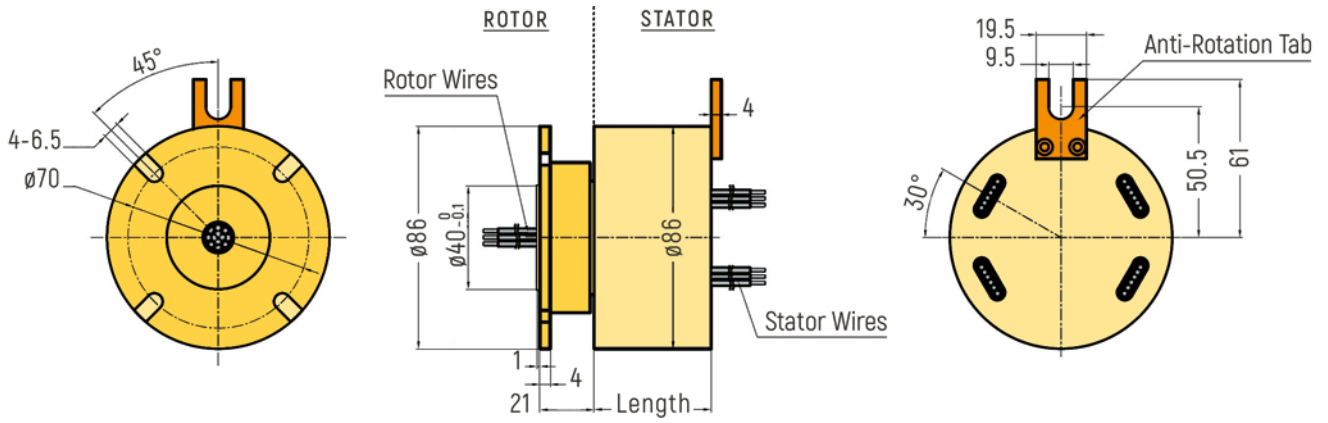

AUTOMATION

DIMENSIONS (in mm)

RX-RF056A - Rotor Flange Slip Ring

RX-RF056B - Rotor Flange Slip Ring

AUTOMATION

DIMENSIONS (in mm)

RX-SF086A - Stator Flange Slip Ring

RX-SF086B - Stator Flange Slip Ring

AUTOMATION

DIMENSIONS (in mm)

RX-RF086A - Rotor Flange Slip Ring

RX-RF086B - Rotor Flange Slip Ring

AUTOMATION

DIMENSIONS (in mm)

RX-SF119A - Stator Flange Slip Ring

RX-SF119B - Stator Flange Slip Ring