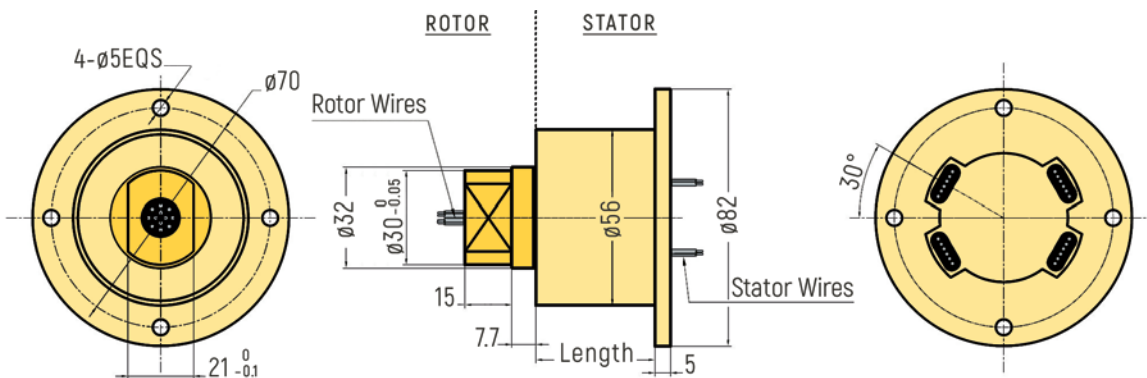

AUTOMATION

RX-SF056 Series	p.1	RX-RF056 Series	p.2
RX-SF086 Series	p.3	RX-RF086 Series	p.4
RX-SF119 Series	p.5	RX-RF119 Series	p.6

DIMENSIONS (in mm)

RX-SF056A - Stator Flange Slip Ring

RX-SF056B - Stator Flange Slip Ring

AUTOMATION

DIMENSIONS (in mm)

RX-RF056A - Rotor Flange Slip Ring

RX-RF056B - Rotor Flange Slip Ring

AUTOMATION

DIMENSIONS (in mm)

RX-SF086A - Stator Flange Slip Ring

RX-SF086B - Stator Flange Slip Ring

AUTOMATION

DIMENSIONS (in mm)

RX-RF086A - Rotor Flange Slip Ring

RX-RF086B - Rotor Flange Slip Ring

AUTOMATION

DIMENSIONS (in mm)

RX-SF119A - Stator Flange Slip Ring

RX-SF119B - Stator Flange Slip Ring