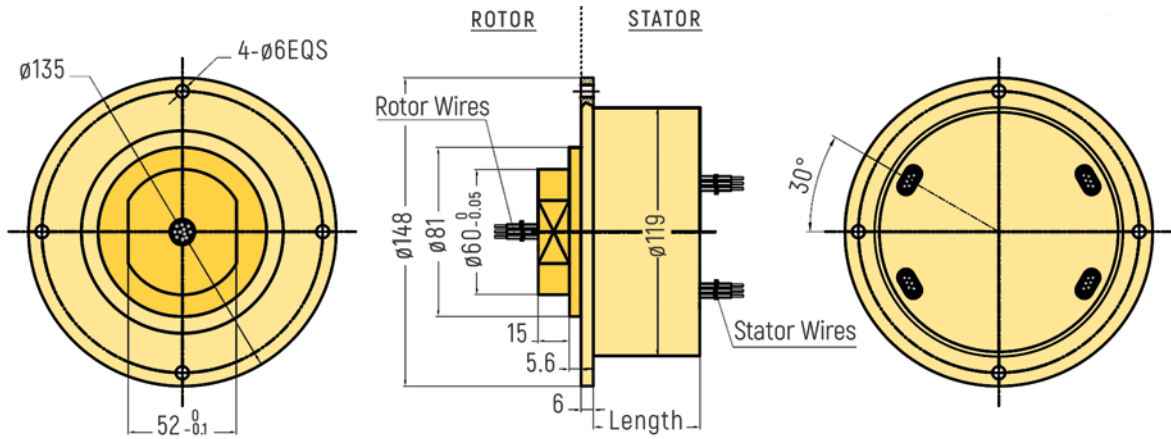

AUTOMATION

DIMENSIONS (in mm)

RX-RF056A - Rotor Flange Slip Ring

RX-RF056B - Rotor Flange Slip Ring

AUTOMATION

DIMENSIONS (in mm)

RX-SF086A - Stator Flange Slip Ring

RX-SF086B - Stator Flange Slip Ring

AUTOMATION

DIMENSIONS (in mm)

RX-RF086A - Rotor Flange Slip Ring

RX-RF086B - Rotor Flange Slip Ring

AUTOMATION

DIMENSIONS (in mm)

RX-SF119A - Stator Flange Slip Ring

RX-SF119B - Stator Flange Slip Ring

AUTOMATION

DIMENSIONS (in mm)

RX-RF119A - Rotor Flange Slip Ring

RX-RF119B - Rotor Flange Slip Ring