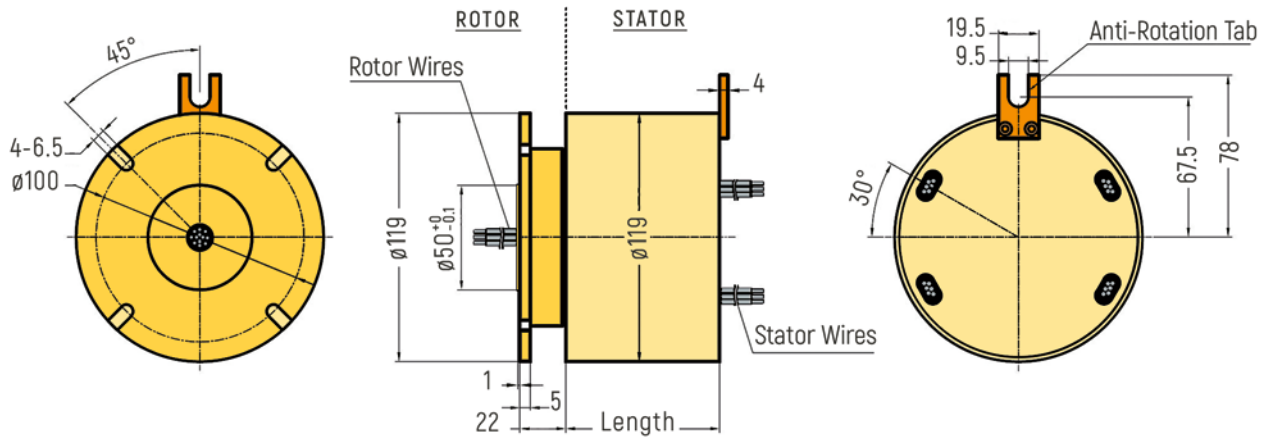

AUTOMATION

DIMENSIONS (in mm)

RX-RF086A - Rotor Flange Slip Ring

RX-RF086B - Rotor Flange Slip Ring

AUTOMATION

DIMENSIONS (in mm)

RX-SF119A - Stator Flange Slip Ring

RX-SF119B - Stator Flange Slip Ring

AUTOMATION

DIMENSIONS (in mm)

RX-RF119A - Rotor Flange Slip Ring

RX-RF119B - Rotor Flange Slip Ring