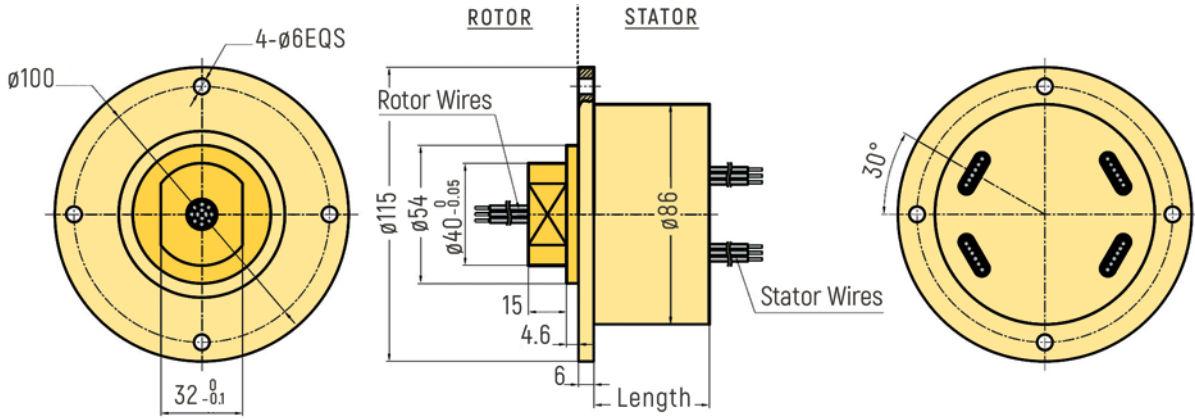

AUTOMATION

DIMENSIONS (in mm)

RX-RF056A - Rotor Flange Slip Ring

RX-RF056B - Rotor Flange Slip Ring

AUTOMATION

DIMENSIONS (in mm)

RX-SF086A - Stator Flange Slip Ring

RX-SF086B - Stator Flange Slip Ring

AUTOMATION

DIMENSIONS (in mm)

RX-RF086A - Rotor Flange Slip Ring

RX-RF086B - Rotor Flange Slip Ring

AUTOMATION

DIMENSIONS (in mm)

RX-SF119A - Stator Flange Slip Ring

RX-SF119B - Stator Flange Slip Ring