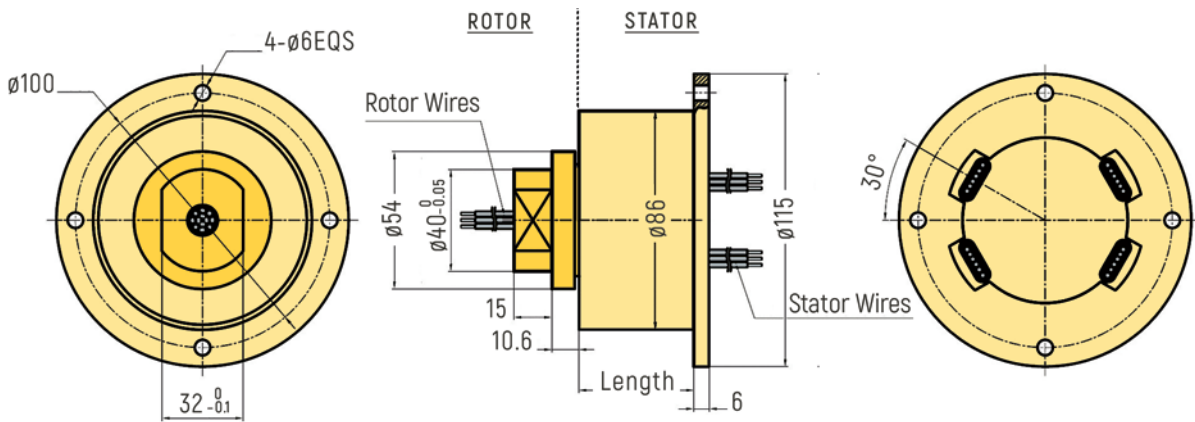

AUTOMATION

DIMENSIONS (in mm)

RX-RF056A - Rotor Flange Slip Ring

RX-RF056B - Rotor Flange Slip Ring

AUTOMATION

DIMENSIONS (in mm)

RX-SF086A - Stator Flange Slip Ring

RX-SF086B - Stator Flange Slip Ring

AUTOMATION

DIMENSIONS (in mm)

RX-RF086A - Rotor Flange Slip Ring

RX-RF086B - Rotor Flange Slip Ring

AUTOMATION

DIMENSIONS (in mm)

RX-SF119A - Stator Flange Slip Ring

RX-SF119B - Stator Flange Slip Ring