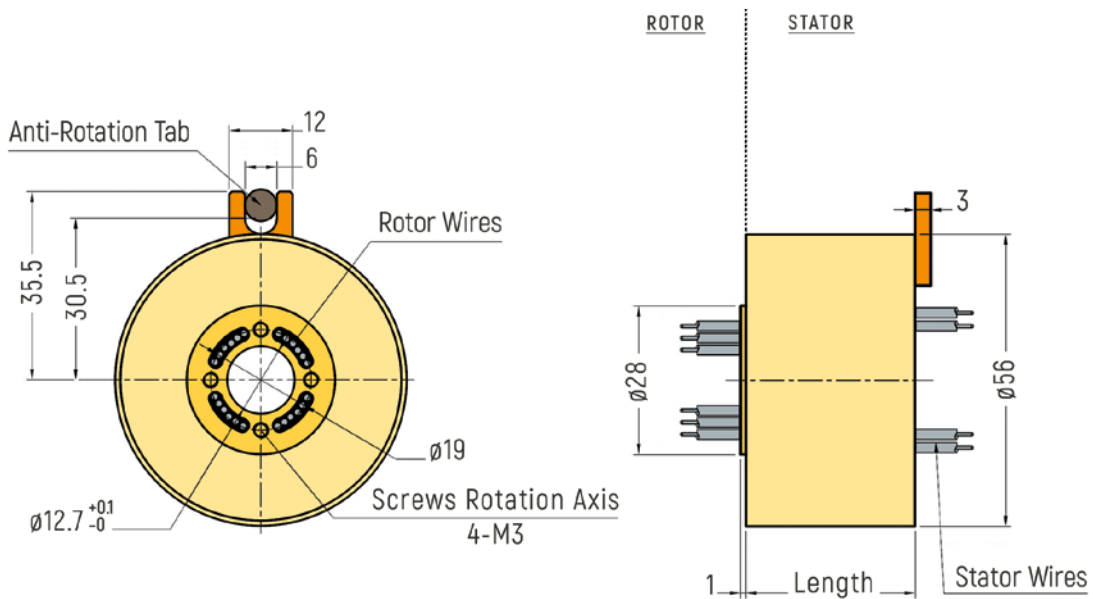

PANCAKE WITH/WITHOUT HOUSING

With Housing	p.1
Without Housing	p.7

DIMENSIONS (in mm)

WITH HOUSING

RX-PC12 - Radial Cables

RX-PC12 - Axial Cables

PANCAKE WITH/WITHOUT HOUSING

DIMENSIONS (in mm)

RX-PC25 - Radial Cables

RX-PC25 - Axial Cables

PANCAKE WITH/WITHOUT HOUSING

DIMENSIONS (in mm)

RX-PC40 - Radial Cables

RX-PC40 - Axial Cables

PANCAKE WITH/WITHOUT HOUSING

DIMENSIONS (in mm)

RX-PC50 - Radial Cables

RX-PC50 - Axial Cables

PANCAKE WITH/WITHOUT HOUSING

DIMENSIONS (in mm)

RX-PC70 - Radial Cables

RX-PC70 - Axial Cables

PANCAKE WITH/WITHOUT HOUSING

DIMENSIONS (in mm)

DIMENSIONS (in mm)

RF-PC2506 - 3 Rings

RF-PC2506 - 6 Rings

RF-PC2506 - 12 Rings

PANCAKE WITH/WITHOUT HOUSING

DIMENSIONS (in mm)

RF-PC3806 - 3 Rings

RF-PC3806 - 6 Rings