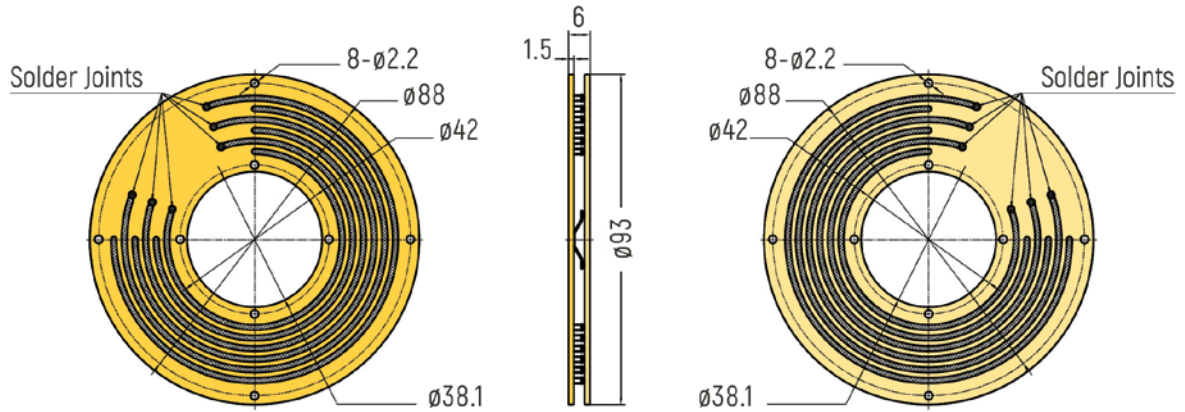

RX-PC80 - Radial Cables

PANCAKE WITH/WITHOUT HOUSING

DIMENSIONS (in mm)

WITHOUT HOUSING

RF-PC1206 - 3 Rings

RF-PC1206 - 6 Rings

RF-PC1206 - 12 Rings

PANCAKE WITH/WITHOUT HOUSING

DIMENSIONS (in mm)

RF-PC2506 - 3 Rings

RF-PC2506 - 6 Rings

RF-PC2506 - 12 Rings

PANCAKE WITH/WITHOUT HOUSING

DIMENSIONS (in mm)

RF-PC3806 - 3 Rings

RF-PC3806 - 6 Rings

RF-PC3806 - 12 Rings

PANCAKE WITH/WITHOUT HOUSING

DIMENSIONS (in mm)

RF-PC5006 - 3 Rings

RF-PC5006 - 6 Rings

RF-PC5006 - 12 Rings