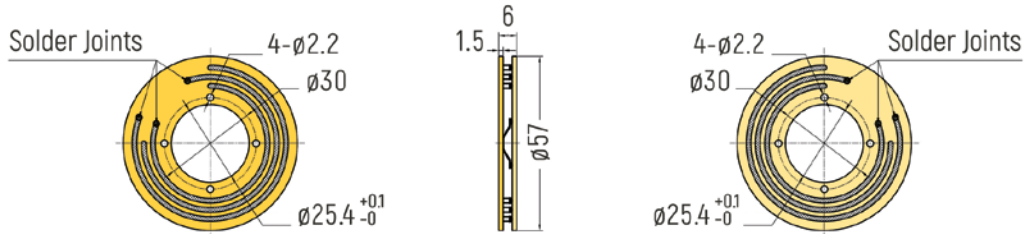

RX-PC50 - Radial Cables

RX-PC50 - Axial Cables

PANCAKE WITH/WITHOUT HOUSING

DIMENSIONS (in mm)

RX-PC70 - Radial Cables

RX-PC70 - Axial Cables

PANCAKE WITH/WITHOUT HOUSING

DIMENSIONS (in mm)

RX-PC80 - Radial Cables

PANCAKE WITH/WITHOUT HOUSING

DIMENSIONS (in mm)

WITHOUT HOUSING

RF-PC1206 - 3 Rings

RF-PC1206 - 6 Rings

RF-PC1206 - 12 Rings

PANCAKE WITH/WITHOUT HOUSING

DIMENSIONS (in mm)

RF-PC2506 - 3 Rings

RF-PC2506 - 6 Rings

RF-PC2506 - 12 Rings

PANCAKE WITH/WITHOUT HOUSING

DIMENSIONS (in mm)

RF-PC3806 - 3 Rings

RF-PC3806 - 6 Rings