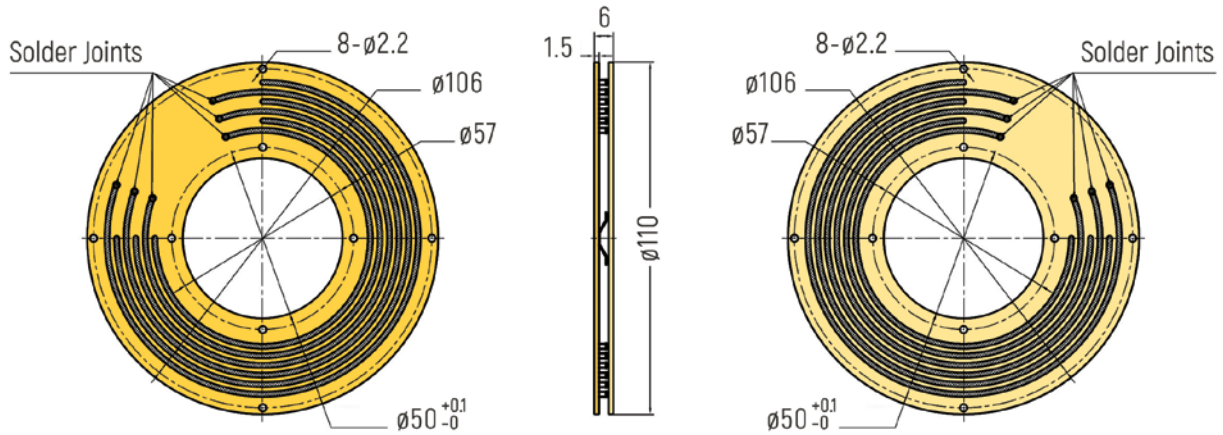

DIMENSIONS (in mm)

RF-PC2506 - 3 Rings

RF-PC2506 - 6 Rings

RF-PC2506 - 12 Rings

PANCAKE WITH/WITHOUT HOUSING

DIMENSIONS (in mm)

RF-PC3806 - 3 Rings

RF-PC3806 - 6 Rings

RF-PC3806 - 12 Rings

PANCAKE WITH/WITHOUT HOUSING

DIMENSIONS (in mm)

RF-PC5006 - 3 Rings

RF-PC5006 - 6 Rings

RF-PC5006 - 12 Rings