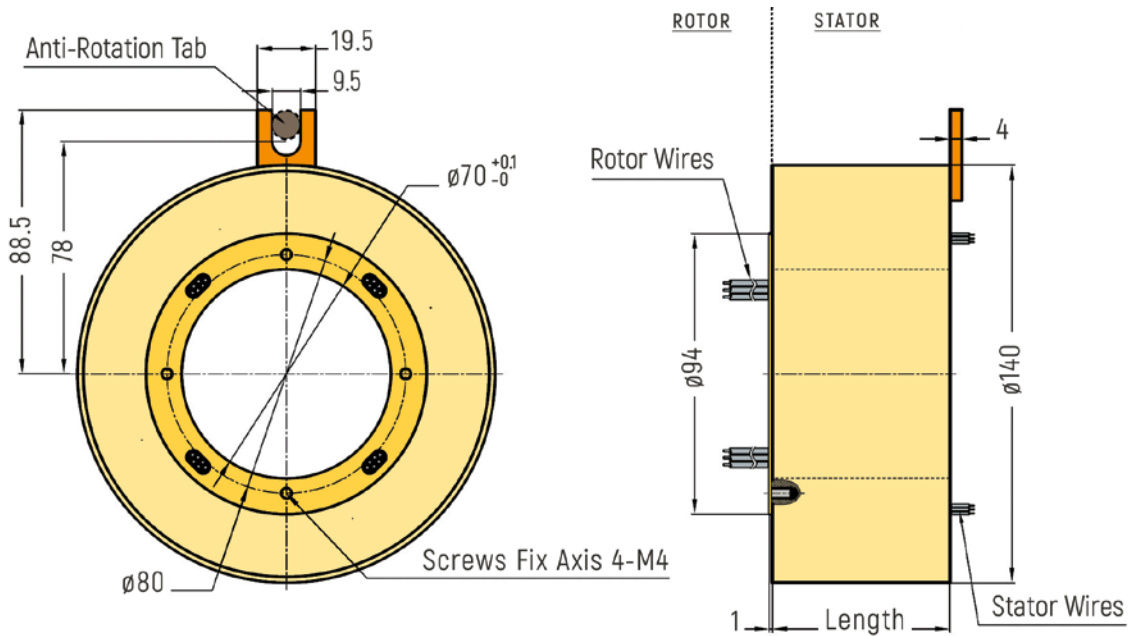

RX-PC50 - Radial Cables

RX-PC50 - Axial Cables

PANCAKE WITH/WITHOUT HOUSING

DIMENSIONS (in mm)

RX-PC70 - Radial Cables

RX-PC70 - Axial Cables

PANCAKE WITH/WITHOUT HOUSING

DIMENSIONS (in mm)

RX-PC80 - Radial Cables

PANCAKE WITH/WITHOUT HOUSING

DIMENSIONS (in mm)

WITHOUT HOUSING

RF-PC1206 - 3 Rings

RF-PC1206 - 6 Rings

RF-PC1206 - 12 Rings

PANCAKE WITH/WITHOUT HOUSING

DIMENSIONS (in mm)

RF-PC2506 - 3 Rings

RF-PC2506 - 6 Rings

RF-PC2506 - 12 Rings

PANCAKE WITH/WITHOUT HOUSING

DIMENSIONS (in mm)

RF-PC3806 - 3 Rings

RF-PC3806 - 6 Rings