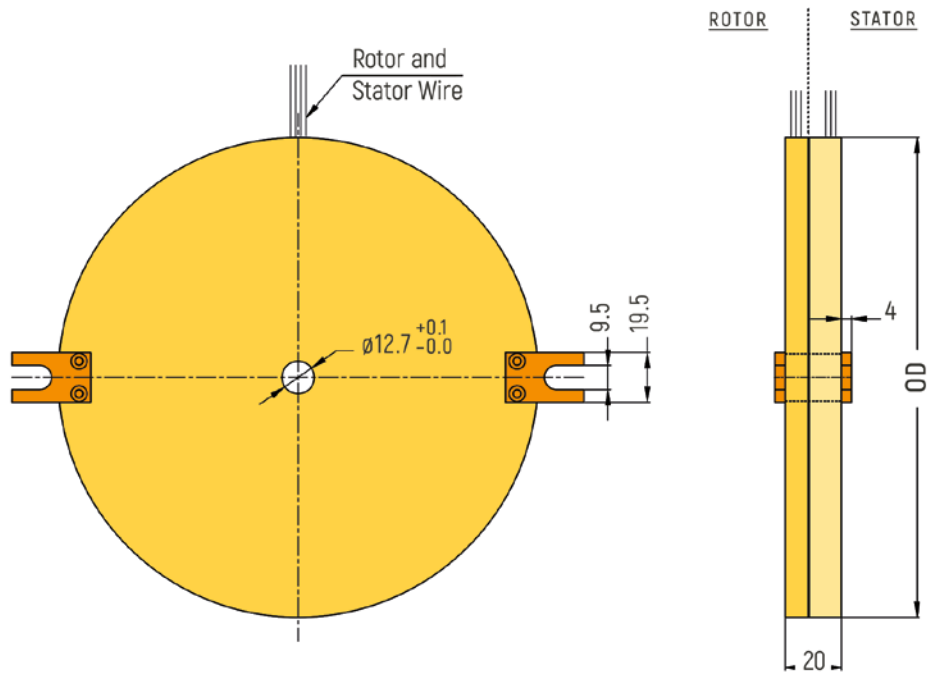

PANCAKE WITH/WITHOUT HOUSING

With Housing	p.1
Without Housing	p.7

DIMENSIONS (in mm)

WITH HOUSING

RX-PC12 - Radial Cables

RX-PC12 - Axial Cables

PANCAKE WITH/WITHOUT HOUSING

DIMENSIONS (in mm)

RX-PC25 - Radial Cables

RX-PC25 - Axial Cables

PANCAKE WITH/WITHOUT HOUSING

DIMENSIONS (in mm)

RX-PC40 - Radial Cables

RX-PC40 - Axial Cables

PANCAKE WITH/WITHOUT HOUSING

DIMENSIONS (in mm)

DIMENSIONS (in mm)

RF-PC2506 - 3 Rings

RF-PC2506 - 6 Rings

RF-PC2506 - 12 Rings

PANCAKE WITH/WITHOUT HOUSING

DIMENSIONS (in mm)

RF-PC3806 - 3 Rings

RF-PC3806 - 6 Rings