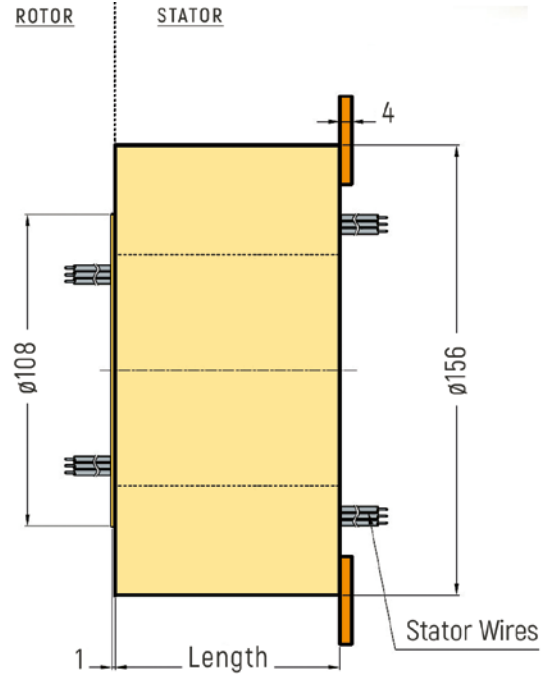

RX-PC50 - Radial Cables

RX-PC50 - Axial Cables

PANCAKE WITH/WITHOUT HOUSING

DIMENSIONS (in mm)

RX-PC70 - Radial Cables

RX-PC70 - Axial Cables

PANCAKE WITH/WITHOUT HOUSING

DIMENSIONS (in mm)

RX-PC80 - Radial Cables

PANCAKE WITH/WITHOUT HOUSING

DIMENSIONS (in mm)

WITHOUT HOUSING

RF-PC1206 - 3 Rings

RF-PC1206 - 6 Rings

RF-PC1206 - 12 Rings

PANCAKE WITH/WITHOUT HOUSING

DIMENSIONS (in mm)

RF-PC2506 - 3 Rings

RF-PC2506 - 6 Rings

RF-PC2506 - 12 Rings

PANCAKE WITH/WITHOUT HOUSING

DIMENSIONS (in mm)

RF-PC3806 - 3 Rings

RF-PC3806 - 6 Rings