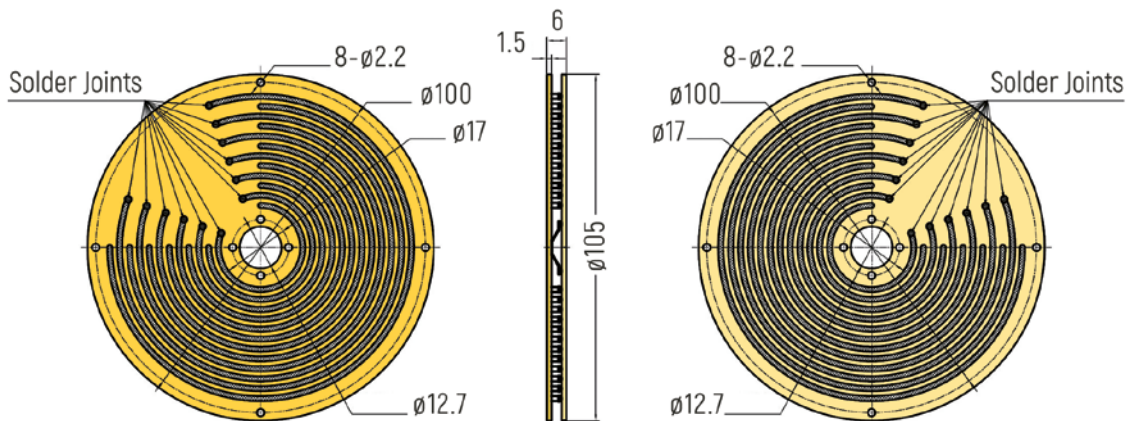

RX-PC80 - Radial Cables

PANCAKE WITH/WITHOUT HOUSING

DIMENSIONS (in mm)

WITHOUT HOUSING

RF-PC1206 - 3 Rings

RF-PC1206 - 6 Rings

RF-PC1206 - 12 Rings

PANCAKE WITH/WITHOUT HOUSING

DIMENSIONS (in mm)

RF-PC2506 - 3 Rings

RF-PC2506 - 6 Rings

RF-PC2506 - 12 Rings

PANCAKE WITH/WITHOUT HOUSING

DIMENSIONS (in mm)

RF-PC3806 - 3 Rings

RF-PC3806 - 6 Rings