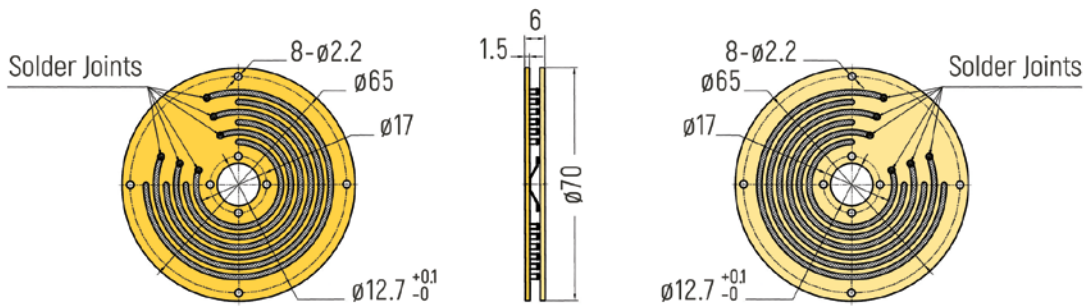

RX-PC50 - Radial Cables

RX-PC50 - Axial Cables

PANCAKE WITH/WITHOUT HOUSING

DIMENSIONS (in mm)

RX-PC70 - Radial Cables

RX-PC70 - Axial Cables

PANCAKE WITH/WITHOUT HOUSING

DIMENSIONS (in mm)

RX-PC80 - Radial Cables

PANCAKE WITH/WITHOUT HOUSING

DIMENSIONS (in mm)

WITHOUT HOUSING

RF-PC1206 - 3 Rings

RF-PC1206 - 6 Rings

RF-PC1206 - 12 Rings

PANCAKE WITH/WITHOUT HOUSING

DIMENSIONS (in mm)

RF-PC2506 - 3 Rings

RF-PC2506 - 6 Rings

RF-PC2506 - 12 Rings

PANCAKE WITH/WITHOUT HOUSING

DIMENSIONS (in mm)

RF-PC3806 - 3 Rings

RF-PC3806 - 6 Rings