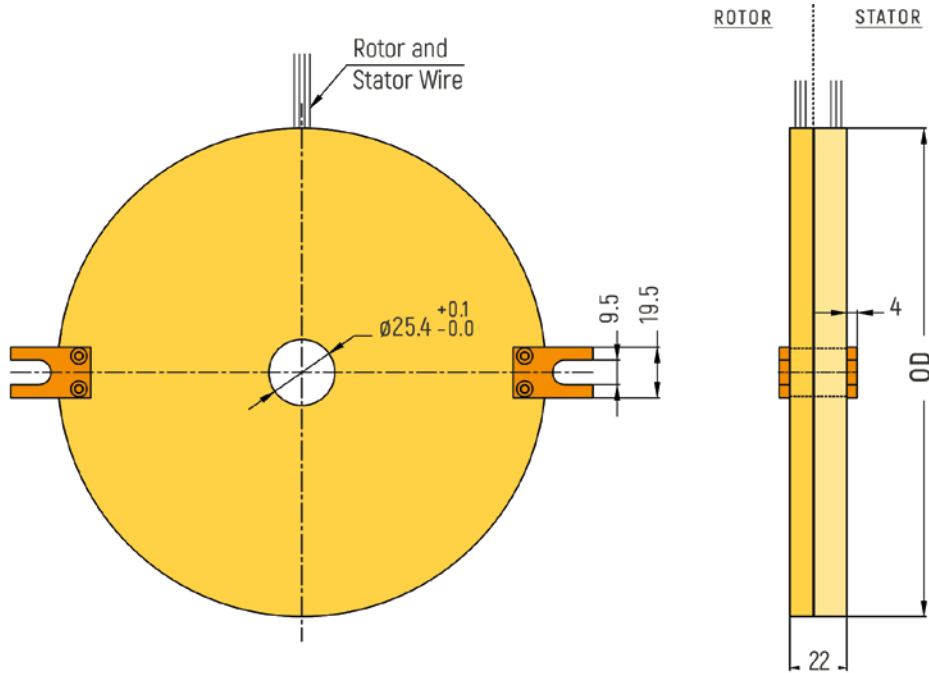

PANCAKE WITH/WITHOUT HOUSING

With Housing	p.1
Without Housing	p.7

DIMENSIONS (in mm)

WITH HOUSING

RX-PC12 - Radial Cables

RX-PC12 - Axial Cables

PANCAKE WITH/WITHOUT HOUSING

DIMENSIONS (in mm)

RX-PC25 - Radial Cables

RX-PC25 - Axial Cables

PANCAKE WITH/WITHOUT HOUSING

DIMENSIONS (in mm)

RX-PC40 - Radial Cables

RX-PC40 - Axial Cables

PANCAKE WITH/WITHOUT HOUSING

DIMENSIONS (in mm)

DIMENSIONS (in mm)

RF-PC2506 - 3 Rings

RF-PC2506 - 6 Rings

RF-PC2506 - 12 Rings

PANCAKE WITH/WITHOUT HOUSING

DIMENSIONS (in mm)

RF-PC3806 - 3 Rings

RF-PC3806 - 6 Rings