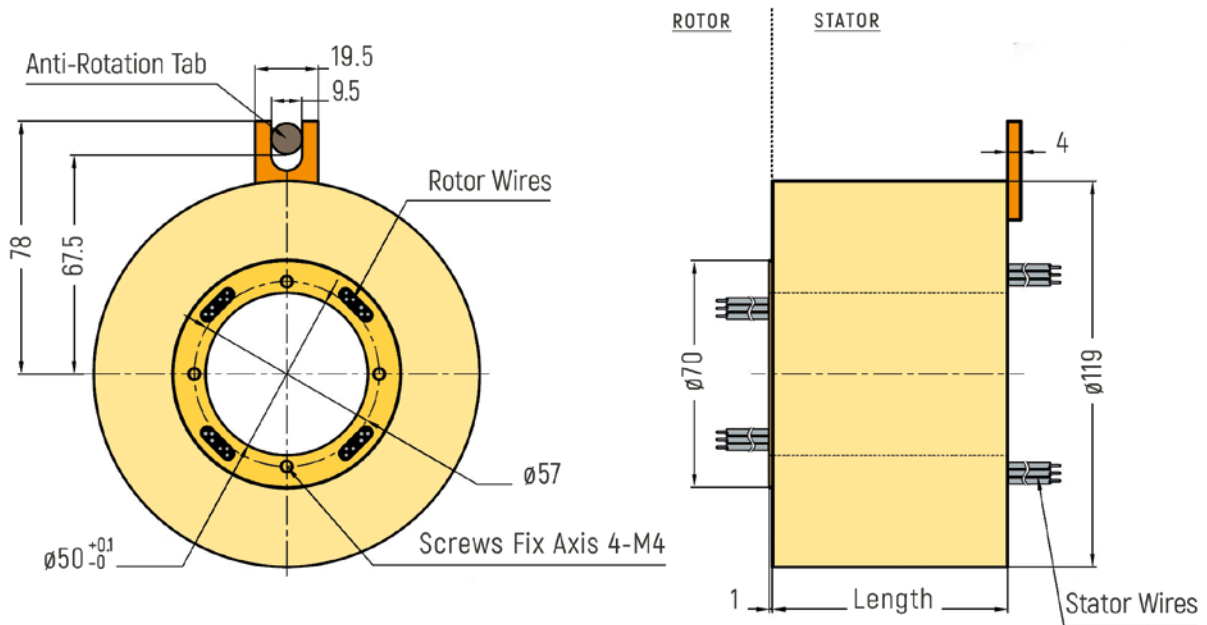

RX-PC25 - Radial Cables

RX-PC25 - Axial Cables

PANCAKE WITH/WITHOUT HOUSING

DIMENSIONS (in mm)

RX-PC40 - Radial Cables

RX-PC40 - Axial Cables

PANCAKE WITH/WITHOUT HOUSING

DIMENSIONS (in mm)

RX-PC50 - Radial Cables

RX-PC50 - Axial Cables

PANCAKE WITH/WITHOUT HOUSING

DIMENSIONS (in mm)

RX-PC70 - Radial Cables

RX-PC70 - Axial Cables

PANCAKE WITH/WITHOUT HOUSING

DIMENSIONS (in mm)

DIMENSIONS (in mm)

RF-PC2506 - 3 Rings

RF-PC2506 - 6 Rings

RF-PC2506 - 12 Rings

PANCAKE WITH/WITHOUT HOUSING

DIMENSIONS (in mm)

RF-PC3806 - 3 Rings

RF-PC3806 - 6 Rings