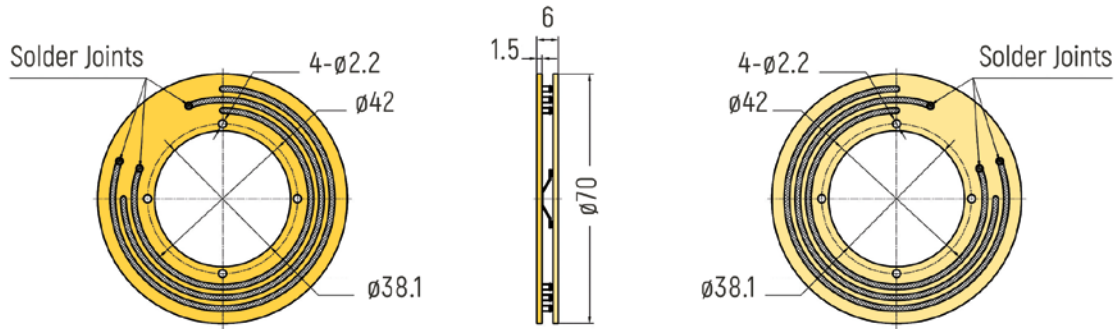

RX-PC80 - Radial Cables

PANCAKE WITH/WITHOUT HOUSING

DIMENSIONS (in mm)

WITHOUT HOUSING

RF-PC1206 - 3 Rings

RF-PC1206 - 6 Rings

RF-PC1206 - 12 Rings

PANCAKE WITH/WITHOUT HOUSING

DIMENSIONS (in mm)

RF-PC2506 - 3 Rings

RF-PC2506 - 6 Rings

RF-PC2506 - 12 Rings

PANCAKE WITH/WITHOUT HOUSING

DIMENSIONS (in mm)

RF-PC3806 - 3 Rings

RF-PC3806 - 6 Rings

RF-PC3806 - 12 Rings

PANCAKE WITH/WITHOUT HOUSING

DIMENSIONS (in mm)

RF-PC5006 - 3 Rings

RF-PC5006 - 6 Rings

RF-PC5006 - 12 Rings