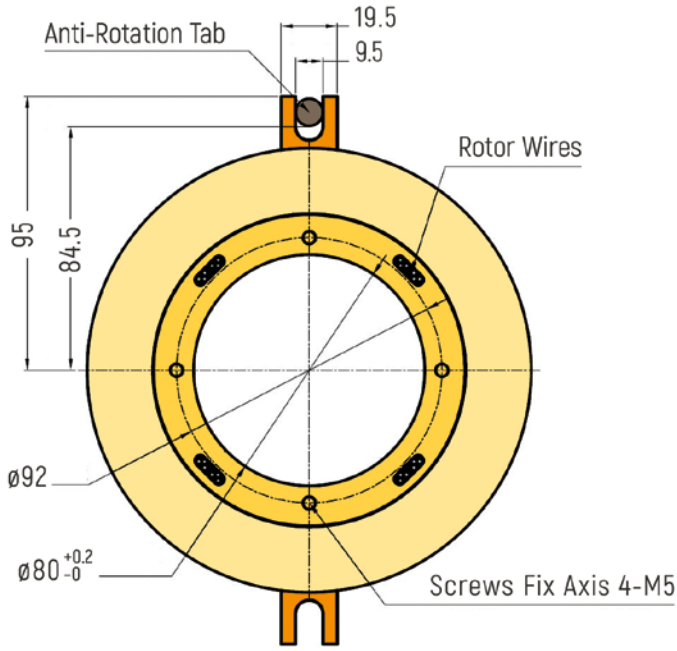

RX-PC50 - Radial Cables

RX-PC50 - Axial Cables

PANCAKE WITH/WITHOUT HOUSING

DIMENSIONS (in mm)

RX-PC70 - Radial Cables

RX-PC70 - Axial Cables

PANCAKE WITH/WITHOUT HOUSING

DIMENSIONS (in mm)

RX-PC80 - Radial Cables

PANCAKE WITH/WITHOUT HOUSING

DIMENSIONS (in mm)

WITHOUT HOUSING

RF-PC1206 - 3 Rings

RF-PC1206 - 6 Rings

RF-PC1206 - 12 Rings

PANCAKE WITH/WITHOUT HOUSING

DIMENSIONS (in mm)

RF-PC2506 - 3 Rings

RF-PC2506 - 6 Rings

RF-PC2506 - 12 Rings

PANCAKE WITH/WITHOUT HOUSING

DIMENSIONS (in mm)

RF-PC3806 - 3 Rings

RF-PC3806 - 6 Rings