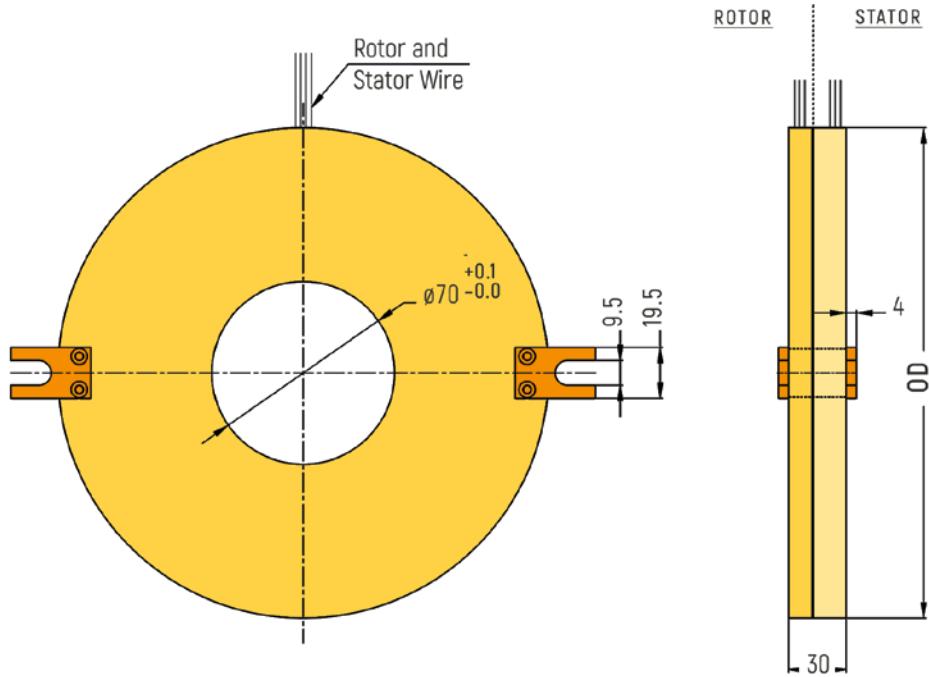

RX-PC50 - Radial Cables

RX-PC50 - Axial Cables

PANCAKE WITH/WITHOUT HOUSING

DIMENSIONS (in mm)

RX-PC70 - Radial Cables

RX-PC70 - Axial Cables

PANCAKE WITH/WITHOUT HOUSING

DIMENSIONS (in mm)

RX-PC80 - Radial Cables

PANCAKE WITH/WITHOUT HOUSING

DIMENSIONS (in mm)

WITHOUT HOUSING

RF-PC1206 - 3 Rings

RF-PC1206 - 6 Rings

RF-PC1206 - 12 Rings

PANCAKE WITH/WITHOUT HOUSING

DIMENSIONS (in mm)

RF-PC2506 - 3 Rings

RF-PC2506 - 6 Rings

RF-PC2506 - 12 Rings

PANCAKE WITH/WITHOUT HOUSING

DIMENSIONS (in mm)

RF-PC3806 - 3 Rings

RF-PC3806 - 6 Rings