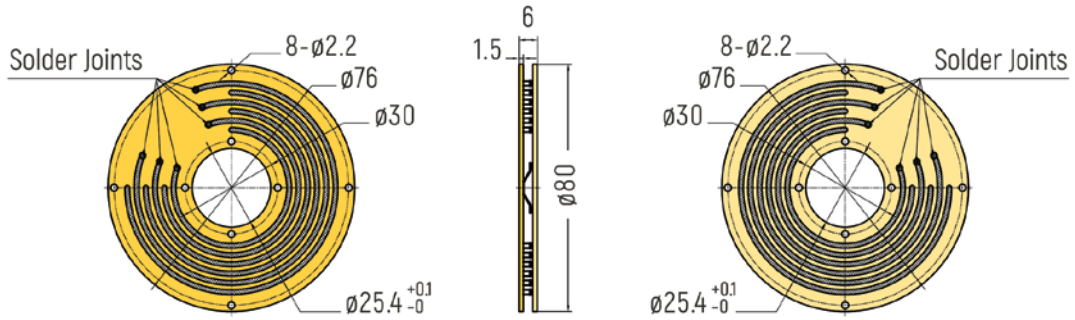

RX-PC50 - Radial Cables

RX-PC50 - Axial Cables

PANCAKE WITH/WITHOUT HOUSING

DIMENSIONS (in mm)

RX-PC70 - Radial Cables

RX-PC70 - Axial Cables

PANCAKE WITH/WITHOUT HOUSING

DIMENSIONS (in mm)

RX-PC80 - Radial Cables

PANCAKE WITH/WITHOUT HOUSING

DIMENSIONS (in mm)

WITHOUT HOUSING

RF-PC1206 - 3 Rings

RF-PC1206 - 6 Rings

RF-PC1206 - 12 Rings

PANCAKE WITH/WITHOUT HOUSING

DIMENSIONS (in mm)

RF-PC2506 - 3 Rings

RF-PC2506 - 6 Rings

RF-PC2506 - 12 Rings

PANCAKE WITH/WITHOUT HOUSING

DIMENSIONS (in mm)

RF-PC3806 - 3 Rings

RF-PC3806 - 6 Rings