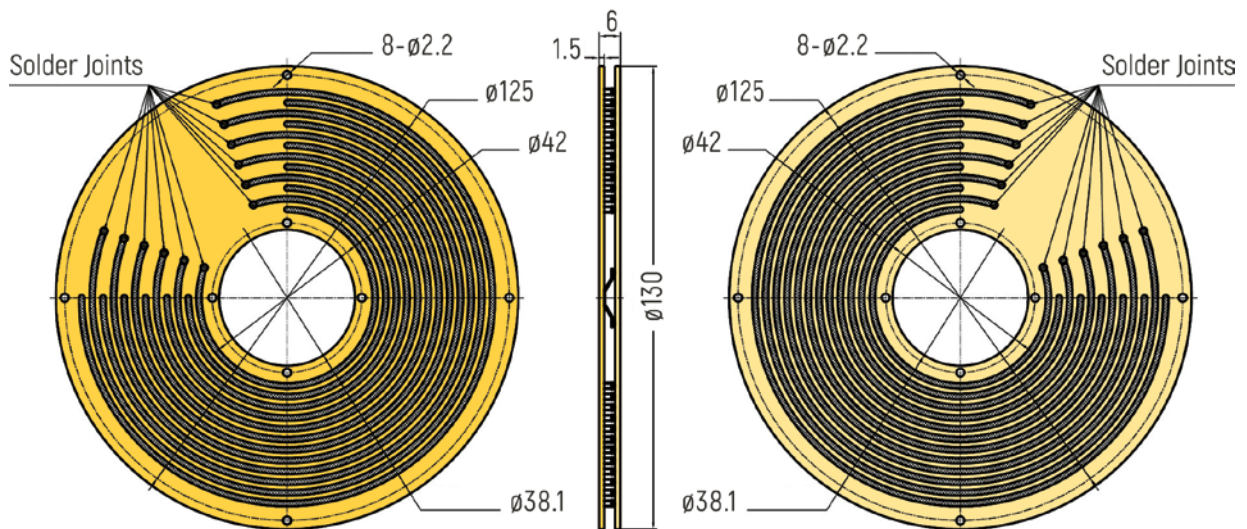

RX-PC80 - Radial Cables

PANCAKE WITH/WITHOUT HOUSING

DIMENSIONS (in mm)

WITHOUT HOUSING

RF-PC1206 - 3 Rings

RF-PC1206 - 6 Rings

RF-PC1206 - 12 Rings

PANCAKE WITH/WITHOUT HOUSING

DIMENSIONS (in mm)

RF-PC2506 - 3 Rings

RF-PC2506 - 6 Rings

RF-PC2506 - 12 Rings

PANCAKE WITH/WITHOUT HOUSING

DIMENSIONS (in mm)

RF-PC3806 - 3 Rings

RF-PC3806 - 6 Rings

RF-PC3806 - 12 Rings

PANCAKE WITH/WITHOUT HOUSING

DIMENSIONS (in mm)

RF-PC5006 - 3 Rings

RF-PC5006 - 6 Rings

RF-PC5006 - 12 Rings