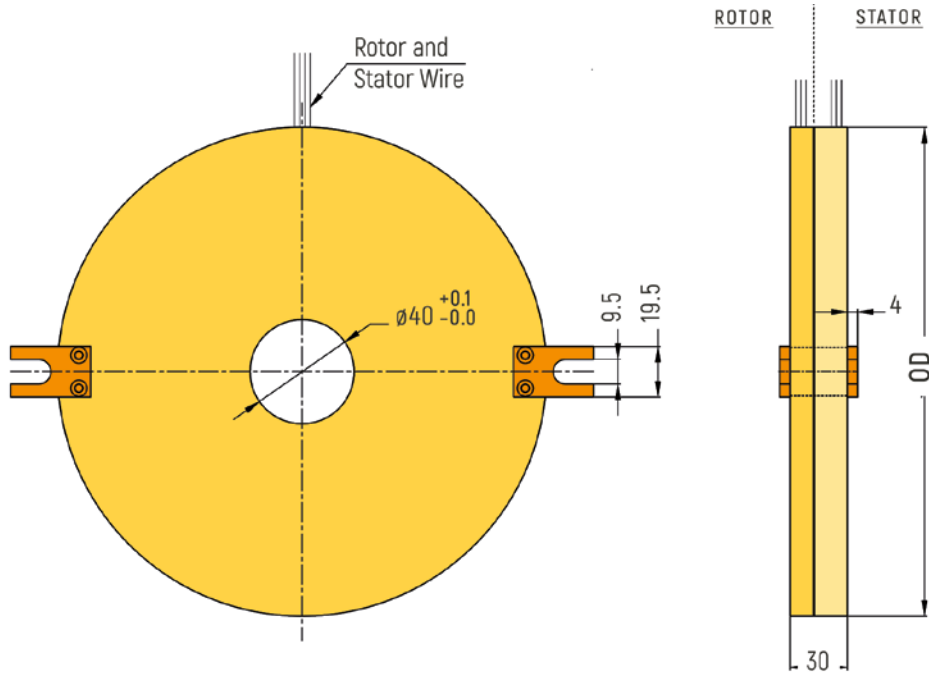

RX-PC25 - Radial Cables

RX-PC25 - Axial Cables

PANCAKE WITH/WITHOUT HOUSING

DIMENSIONS (in mm)

RX-PC40 - Radial Cables

RX-PC40 - Axial Cables

PANCAKE WITH/WITHOUT HOUSING

DIMENSIONS (in mm)

RX-PC50 - Radial Cables

RX-PC50 - Axial Cables

PANCAKE WITH/WITHOUT HOUSING

DIMENSIONS (in mm)

RX-PC70 - Radial Cables

RX-PC70 - Axial Cables

PANCAKE WITH/WITHOUT HOUSING

DIMENSIONS (in mm)

DIMENSIONS (in mm)

RF-PC2506 - 3 Rings

RF-PC2506 - 6 Rings

RF-PC2506 - 12 Rings

PANCAKE WITH/WITHOUT HOUSING

DIMENSIONS (in mm)

RF-PC3806 - 3 Rings

RF-PC3806 - 6 Rings