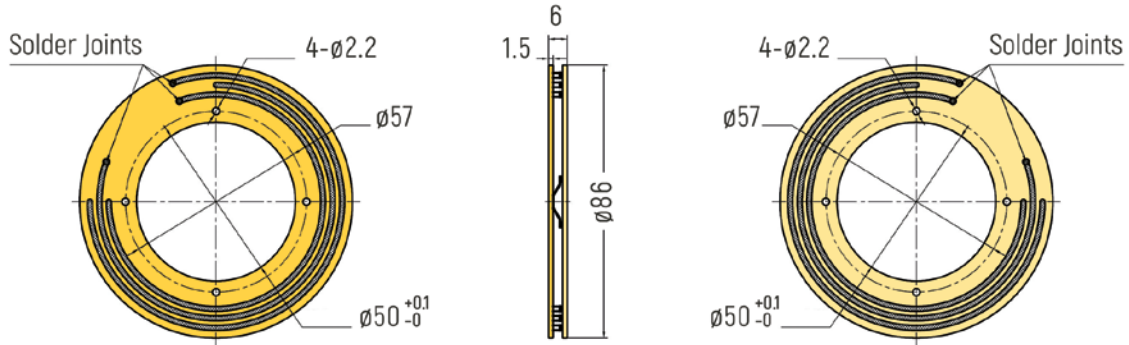

RX-PC80 - Radial Cables

PANCAKE WITH/WITHOUT HOUSING

DIMENSIONS (in mm)

WITHOUT HOUSING

RF-PC1206 - 3 Rings

RF-PC1206 - 6 Rings

RF-PC1206 - 12 Rings

PANCAKE WITH/WITHOUT HOUSING

DIMENSIONS (in mm)

RF-PC2506 - 3 Rings

RF-PC2506 - 6 Rings

RF-PC2506 - 12 Rings

PANCAKE WITH/WITHOUT HOUSING

DIMENSIONS (in mm)

RF-PC3806 - 3 Rings

RF-PC3806 - 6 Rings

RF-PC3806 - 12 Rings

PANCAKE WITH/WITHOUT HOUSING

DIMENSIONS (in mm)

RF-PC5006 - 3 Rings

RF-PC5006 - 6 Rings

RF-PC5006 - 12 Rings