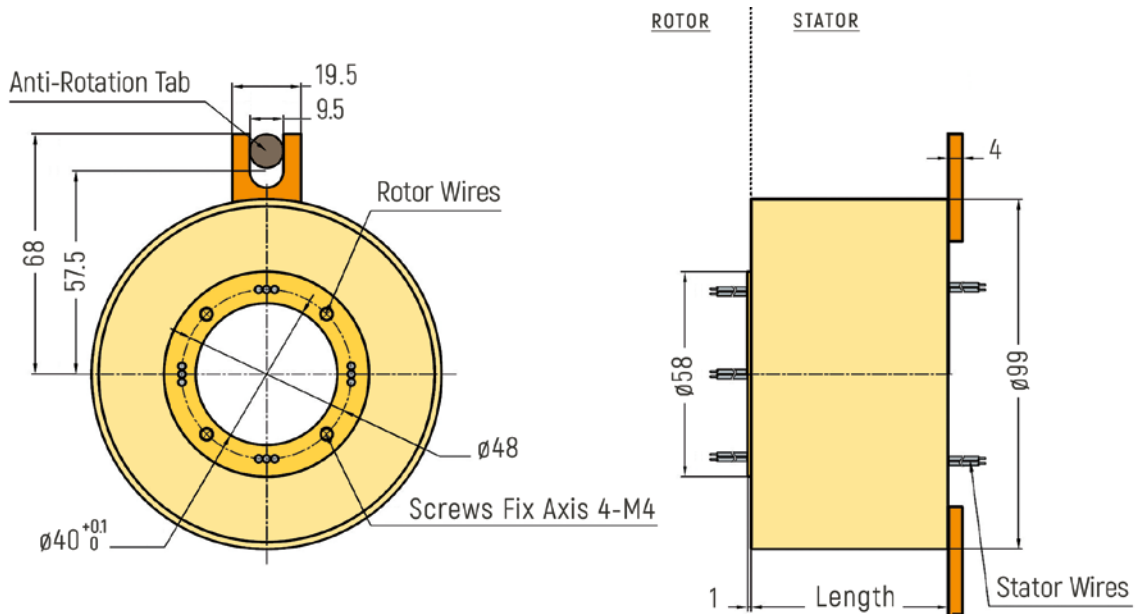

RX-PC25 - Radial Cables

RX-PC25 - Axial Cables

PANCAKE WITH/WITHOUT HOUSING

DIMENSIONS (in mm)

RX-PC40 - Radial Cables

RX-PC40 - Axial Cables

PANCAKE WITH/WITHOUT HOUSING

DIMENSIONS (in mm)

RX-PC50 - Radial Cables

RX-PC50 - Axial Cables

PANCAKE WITH/WITHOUT HOUSING

DIMENSIONS (in mm)

RX-PC70 - Radial Cables

RX-PC70 - Axial Cables

PANCAKE WITH/WITHOUT HOUSING

DIMENSIONS (in mm)

DIMENSIONS (in mm)

RF-PC2506 - 3 Rings

RF-PC2506 - 6 Rings

RF-PC2506 - 12 Rings

PANCAKE WITH/WITHOUT HOUSING

DIMENSIONS (in mm)

RF-PC3806 - 3 Rings

RF-PC3806 - 6 Rings