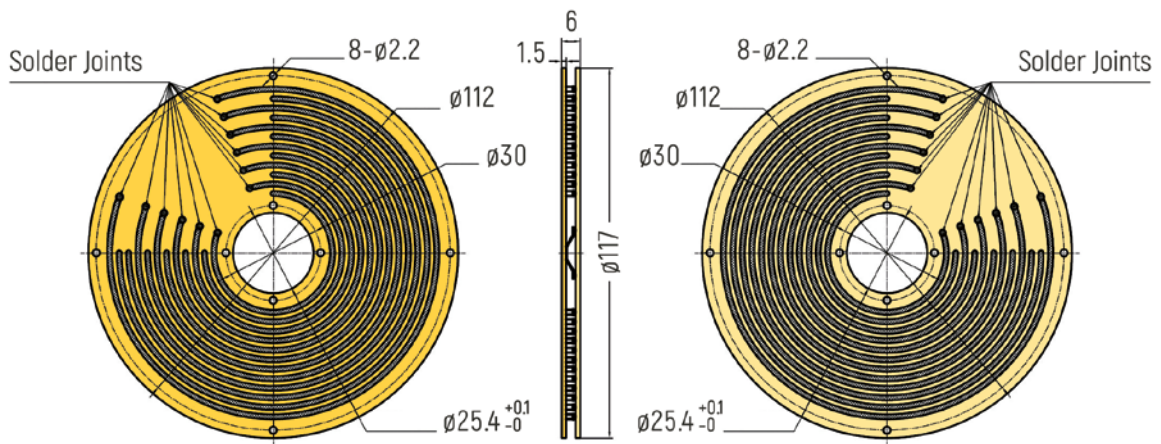

RX-PC80 - Radial Cables

PANCAKE WITH/WITHOUT HOUSING

DIMENSIONS (in mm)

WITHOUT HOUSING

RF-PC1206 - 3 Rings

RF-PC1206 - 6 Rings

RF-PC1206 - 12 Rings

PANCAKE WITH/WITHOUT HOUSING

DIMENSIONS (in mm)

RF-PC2506 - 3 Rings

RF-PC2506 - 6 Rings

RF-PC2506 - 12 Rings

PANCAKE WITH/WITHOUT HOUSING

DIMENSIONS (in mm)

RF-PC3806 - 3 Rings

RF-PC3806 - 6 Rings

RF-PC3806 - 12 Rings

PANCAKE WITH/WITHOUT HOUSING

DIMENSIONS (in mm)

RF-PC5006 - 3 Rings

RF-PC5006 - 6 Rings

RF-PC5006 - 12 Rings