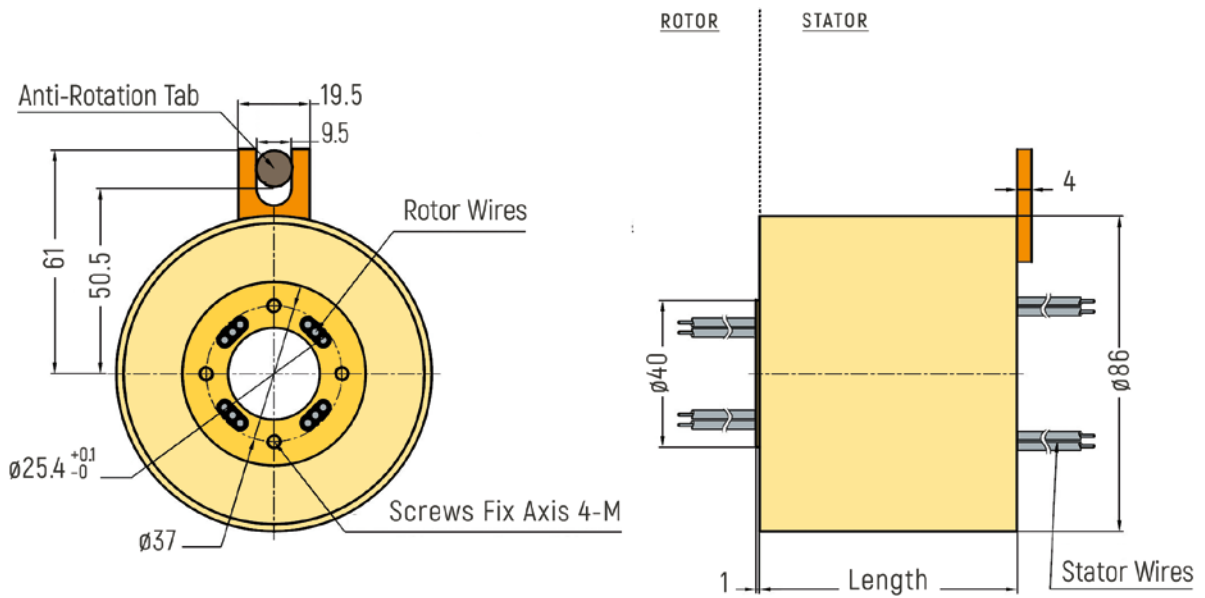

PANCAKE WITH/WITHOUT HOUSING

With Housing	p.1
Without Housing	p.7

DIMENSIONS (in mm)

WITH HOUSING

RX-PC12 - Radial Cables

RX-PC12 - Axial Cables

PANCAKE WITH/WITHOUT HOUSING

DIMENSIONS (in mm)

RX-PC25 - Radial Cables

RX-PC25 - Axial Cables

PANCAKE WITH/WITHOUT HOUSING

DIMENSIONS (in mm)

RX-PC40 - Radial Cables

RX-PC40 - Axial Cables

PANCAKE WITH/WITHOUT HOUSING

DIMENSIONS (in mm)

RX-PC50 - Radial Cables

RX-PC50 - Axial Cables

PANCAKE WITH/WITHOUT HOUSING

DIMENSIONS (in mm)

RX-PC70 - Radial Cables

RX-PC70 - Axial Cables

PANCAKE WITH/WITHOUT HOUSING

DIMENSIONS (in mm)

DIMENSIONS (in mm)

RF-PC2506 - 3 Rings

RF-PC2506 - 6 Rings

RF-PC2506 - 12 Rings

PANCAKE WITH/WITHOUT HOUSING

DIMENSIONS (in mm)

RF-PC3806 - 3 Rings

RF-PC3806 - 6 Rings