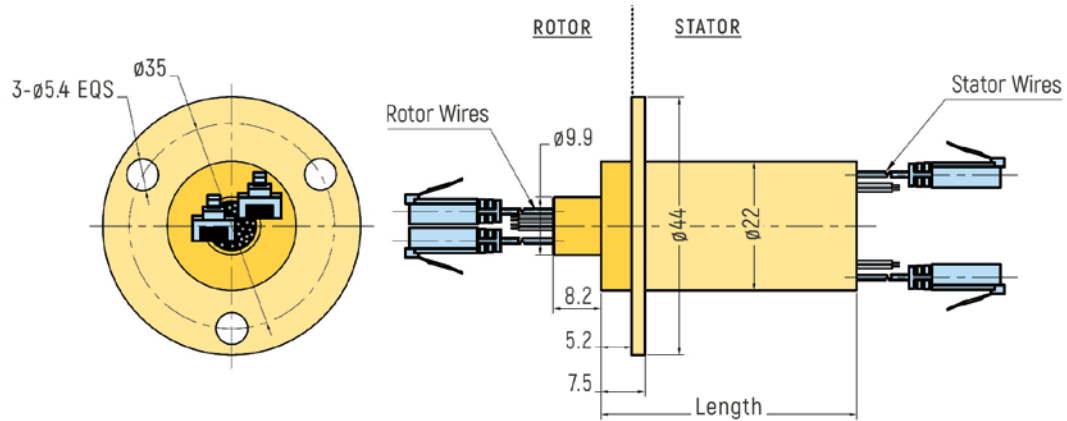

ETHERNET

RX-ETH00 Series	p.1	RX-ETH20 Series	p.4	RX-ETH38 Series	p.6
RX-ETH12 Series	p.2	RX-ETH25 Series	p.5	RX-ETH50 Series	p.7

DIMENSIONS (in mm)

RX-ETH001 - 1 Ethernet Channel

RX-ETH002 - 2 Ethernet Channel

ETHERNET

DIMENSIONS (in mm)

RX-ETH121 - 1 Ethernet Channel

RX-ETH122 - 2 Ethernet Channel

RX-ETH122 - Optional Flange Version (Drawing only exemplary, further details on request)

ETHERNET

DIMENSIONS (in mm)