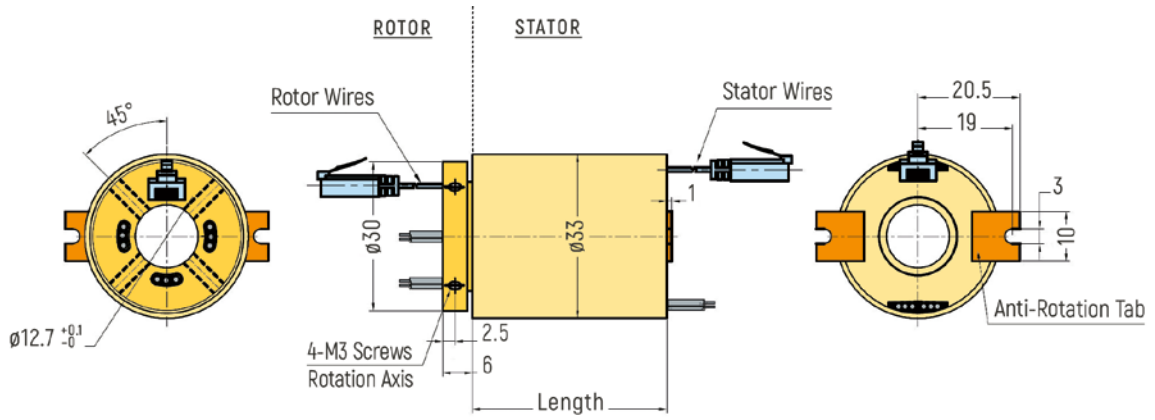

ETHERNET

DIMENSIONS (in mm)

RX-ETH121 - 1 Ethernet Channel

RX-ETH122 - 2 Ethernet Channel

RX-ETH122 - Optional Flange Version (Drawing only exemplary, further details on request)

ETHERNET

DIMENSIONS (in mm)

RX-ETH121-QSX - 1 Ethernet Channel

RX-ETH122-QSX - 2 Ethernet Channel

ETHERNET

DIMENSIONS (in mm)

RX-ETH201 - 1 Ethernet Channel

RX-ETH202 - 2 Ethernet Channel

ETHERNET

DIMENSIONS (in mm)

RX-ETH251 - 1 Ethernet Channel

RX-ETH252 - 2 Ethernet Channel

RX-ETH252 - Optional Flange Version (Drawing only exemplary, further details on request)

ETHERNET

DIMENSIONS (in mm)

RX-ETH381 - 1 Ethernet Channel