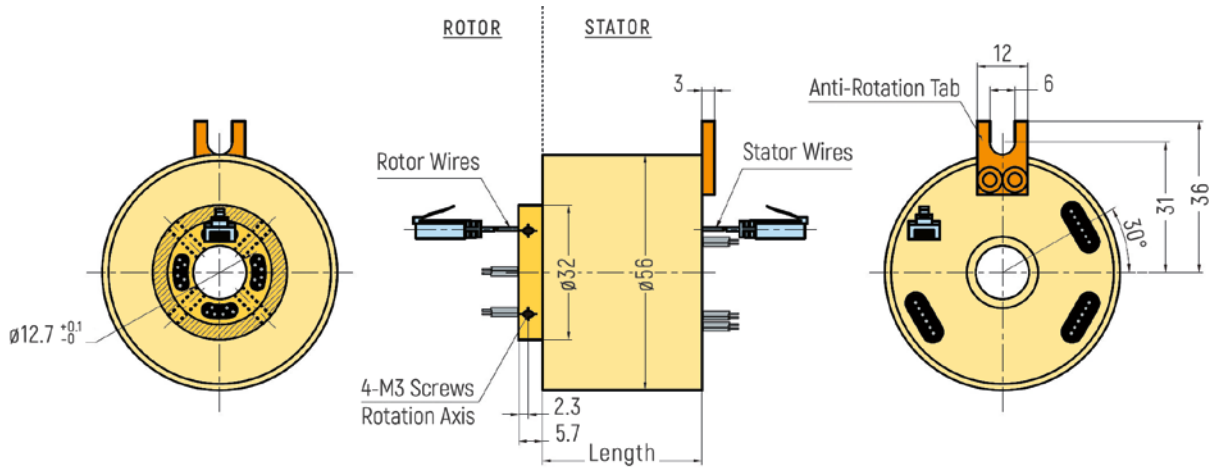

ETHERNET

RX-ETH00 Series	p.1	RX-ETH20 Series	p.4	RX-ETH38 Series	p.6
RX-ETH12 Series	p.2	RX-ETH25 Series	p.5	RX-ETH50 Series	p.7

DIMENSIONS (in mm)

RX-ETH001 - 1 Ethernet Channel

RX-ETH002 - 2 Ethernet Channel

ETHERNET

DIMENSIONS (in mm)

RX-ETH121 - 1 Ethernet Channel

RX-ETH122 - 2 Ethernet Channel

RX-ETH122 - Optional Flange Version (Drawing only exemplary, further details on request)

ETHERNET

DIMENSIONS (in mm)

RX-ETH121-QSX - 1 Ethernet Channel

RX-ETH122-QSX - 2 Ethernet Channel

ETHERNET

DIMENSIONS (in mm)

RX-ETH201 - 1 Ethernet Channel

RX-ETH202 - 2 Ethernet Channel

ETHERNET

DIMENSIONS (in mm)

RX-ETH251 - 1 Ethernet Channel

RX-ETH252 - 2 Ethernet Channel

RX-ETH252 - Optional Flange Version (Drawing only exemplary, further details on request)

ETHERNET

DIMENSIONS (in mm)

RX-ETH381 - 1 Ethernet Channel