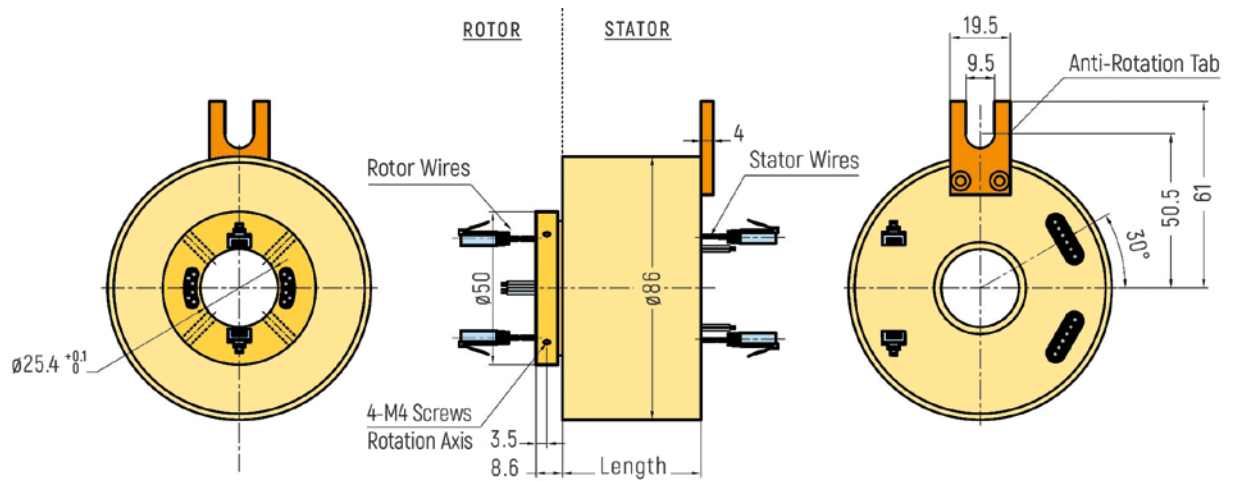

RX-ETH121-QSX - 1 Ethernet Channel

RX-ETH122-QSX - 2 Ethernet Channel

ETHERNET

DIMENSIONS (in mm)

RX-ETH201 - 1 Ethernet Channel

RX-ETH202 - 2 Ethernet Channel

ETHERNET

DIMENSIONS (in mm)

RX-ETH251 - 1 Ethernet Channel

RX-ETH252 - 2 Ethernet Channel

RX-ETH252 - Optional Flange Version (Drawing only exemplary, further details on request)

ETHERNET

DIMENSIONS (in mm)

RX-ETH381 - 1 Ethernet Channel

RX-ETH382 - 2 Ethernet Channel

RX-ETH382 - Optional Flange Version (Drawing only exemplary, further details on request)

ETHERNET

DIMENSIONS (in mm)

RX-ETH501 - 1 Ethernet Channel

RX-ETH502 - 2 Ethernet Channel