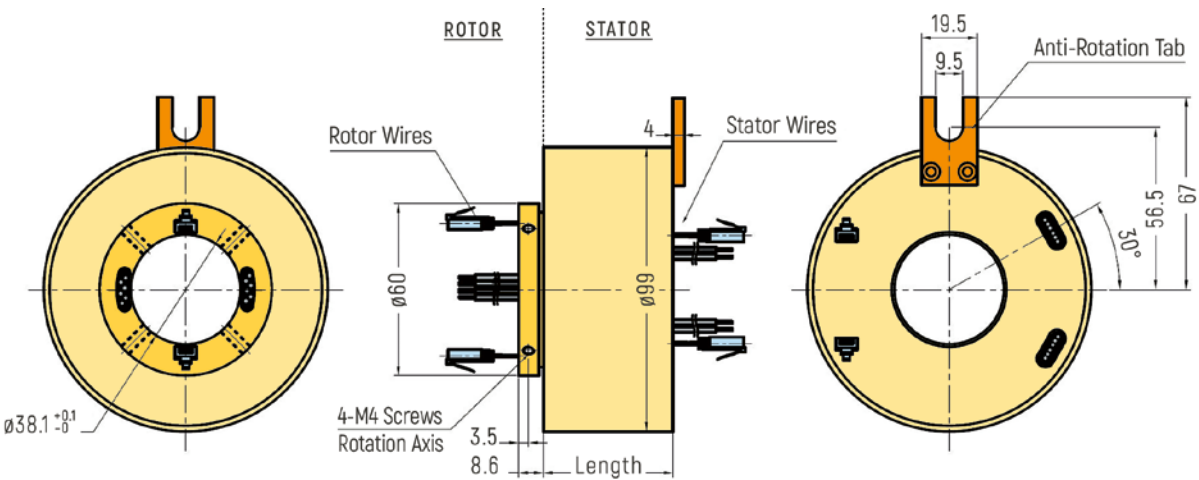

RX-ETH251 - 1 Ethernet Channel

RX-ETH252 - 2 Ethernet Channel

RX-ETH252 - Optional Flange Version (Drawing only exemplary, further details on request)

ETHERNET

DIMENSIONS (in mm)

RX-ETH381 - 1 Ethernet Channel

RX-ETH382 - 2 Ethernet Channel

RX-ETH382 - Optional Flange Version (Drawing only exemplary, further details on request)

ETHERNET

DIMENSIONS (in mm)

RX-ETH501 - 1 Ethernet Channel

RX-ETH502 - 2 Ethernet Channel

RX-ETH502 - Optional Flange Version (Drawing only exemplary, further details on request)