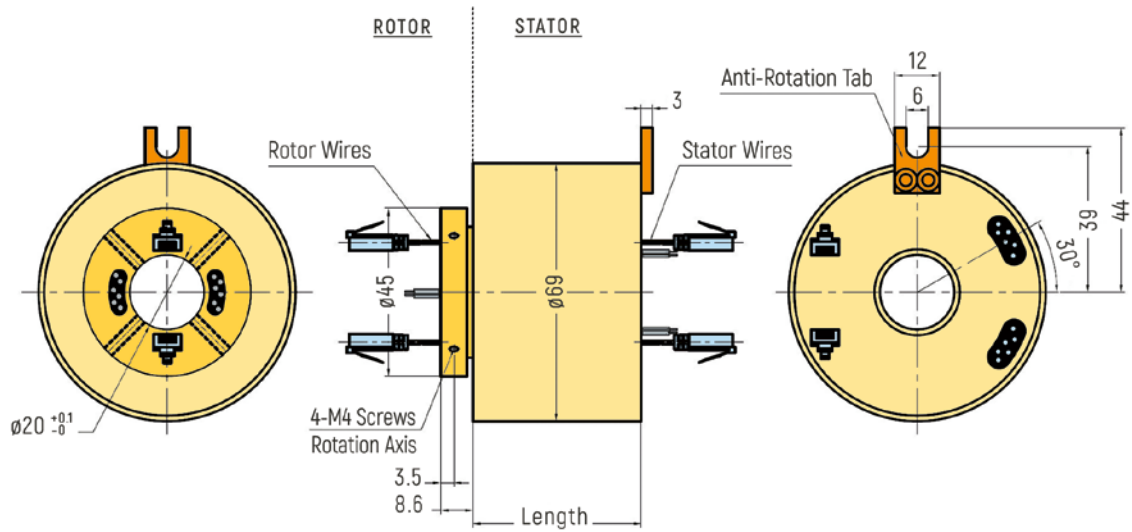

RX-ETH121-QSX - 1 Ethernet Channel

RX-ETH122-QSX - 2 Ethernet Channel

ETHERNET

DIMENSIONS (in mm)

RX-ETH201 - 1 Ethernet Channel

RX-ETH202 - 2 Ethernet Channel

ETHERNET

DIMENSIONS (in mm)

RX-ETH251 - 1 Ethernet Channel

RX-ETH252 - 2 Ethernet Channel

RX-ETH252 - Optional Flange Version (Drawing only exemplary, further details on request)

ETHERNET

DIMENSIONS (in mm)

RX-ETH381 - 1 Ethernet Channel

RX-ETH382 - 2 Ethernet Channel

RX-ETH382 - Optional Flange Version (Drawing only exemplary, further details on request)

ETHERNET

DIMENSIONS (in mm)

RX-ETH501 - 1 Ethernet Channel

RX-ETH502 - 2 Ethernet Channel