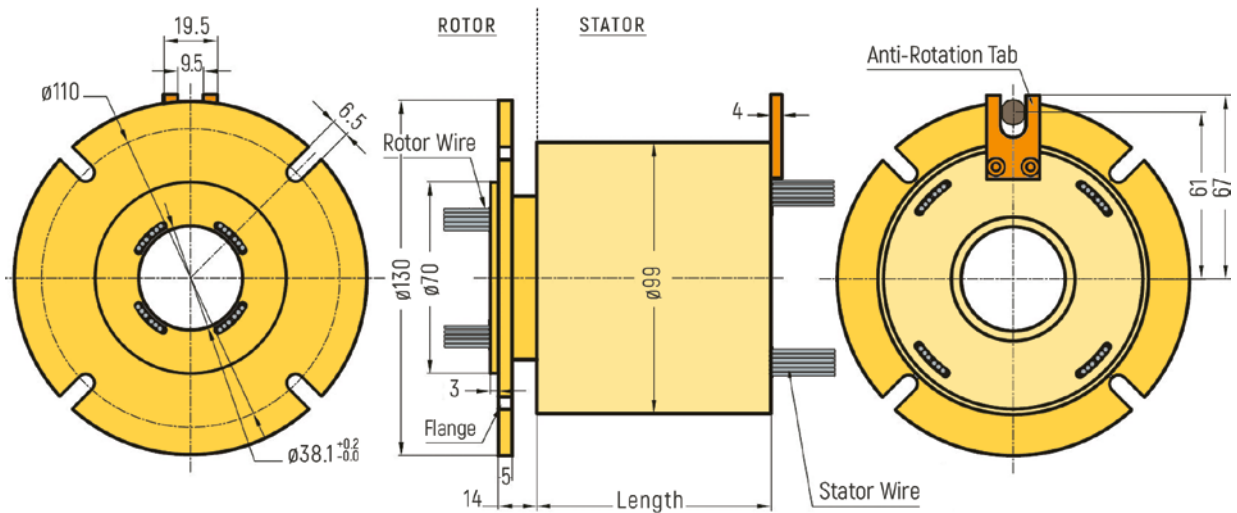

RX-ETH251 - 1 Ethernet Channel

RX-ETH252 - 2 Ethernet Channel

RX-ETH252 - Optional Flange Version (Drawing only exemplary, further details on request)

ETHERNET

DIMENSIONS (in mm)

RX-ETH381 - 1 Ethernet Channel

RX-ETH382 - 2 Ethernet Channel

RX-ETH382 - Optional Flange Version (Drawing only exemplary, further details on request)

ETHERNET

DIMENSIONS (in mm)

RX-ETH501 - 1 Ethernet Channel

RX-ETH502 - 2 Ethernet Channel

RX-ETH502 - Optional Flange Version (Drawing only exemplary, further details on request)