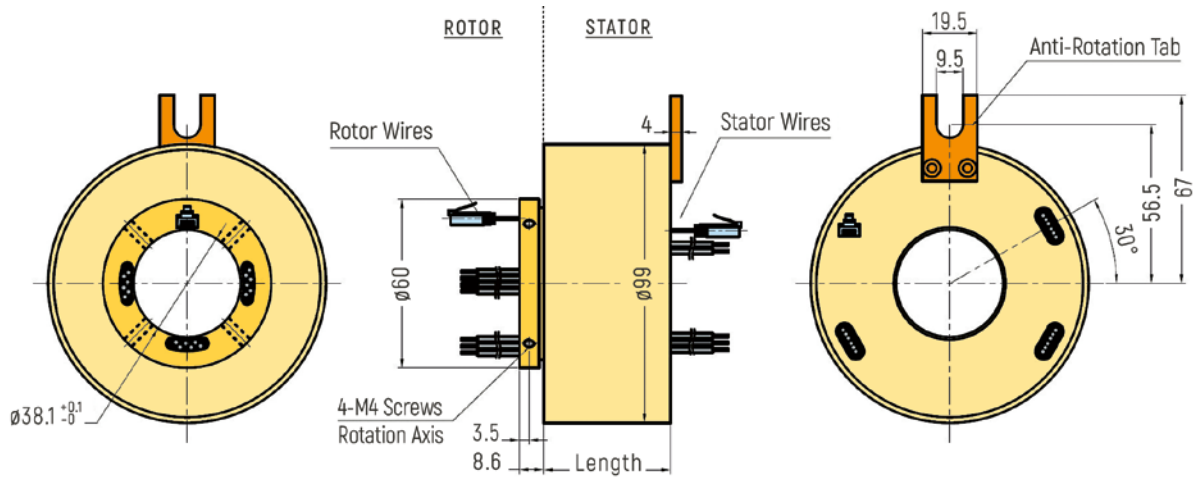

RX-ETH251 - 1 Ethernet Channel

RX-ETH252 - 2 Ethernet Channel

RX-ETH252 - Optional Flange Version (Drawing only exemplary, further details on request)

ETHERNET

DIMENSIONS (in mm)

RX-ETH381 - 1 Ethernet Channel

RX-ETH382 - 2 Ethernet Channel

RX-ETH382 - Optional Flange Version (Drawing only exemplary, further details on request)

ETHERNET

DIMENSIONS (in mm)

RX-ETH501 - 1 Ethernet Channel

RX-ETH502 - 2 Ethernet Channel

RX-ETH502 - Optional Flange Version (Drawing only exemplary, further details on request)