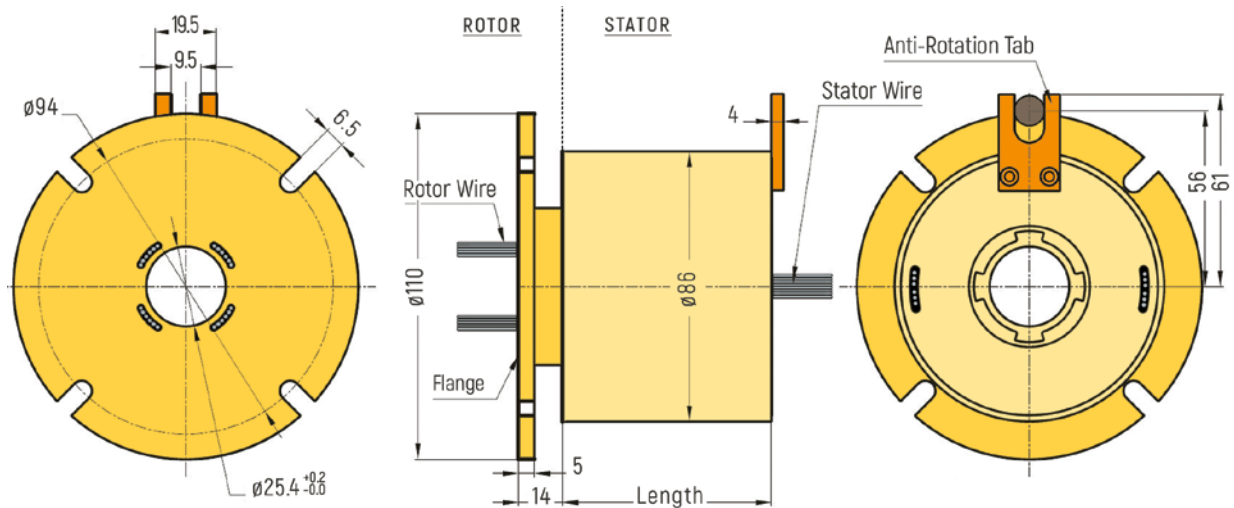

ETHERNET

DIMENSIONS (in mm)

RX-ETH121 - 1 Ethernet Channel

RX-ETH122 - 2 Ethernet Channel

RX-ETH122 - Optional Flange Version (Drawing only exemplary, further details on request)

ETHERNET

DIMENSIONS (in mm)

RX-ETH121-QSX - 1 Ethernet Channel

RX-ETH122-QSX - 2 Ethernet Channel

ETHERNET

DIMENSIONS (in mm)

RX-ETH201 - 1 Ethernet Channel

RX-ETH202 - 2 Ethernet Channel

ETHERNET

DIMENSIONS (in mm)

RX-ETH251 - 1 Ethernet Channel

RX-ETH252 - 2 Ethernet Channel

RX-ETH252 - Optional Flange Version (Drawing only exemplary, further details on request)

ETHERNET

DIMENSIONS (in mm)

RX-ETH381 - 1 Ethernet Channel

RX-ETH382 - 2 Ethernet Channel

RX-ETH382 - Optional Flange Version (Drawing only exemplary, further details on request)

ETHERNET

DIMENSIONS (in mm)

RX-ETH501 - 1 Ethernet Channel

RX-ETH502 - 2 Ethernet Channel