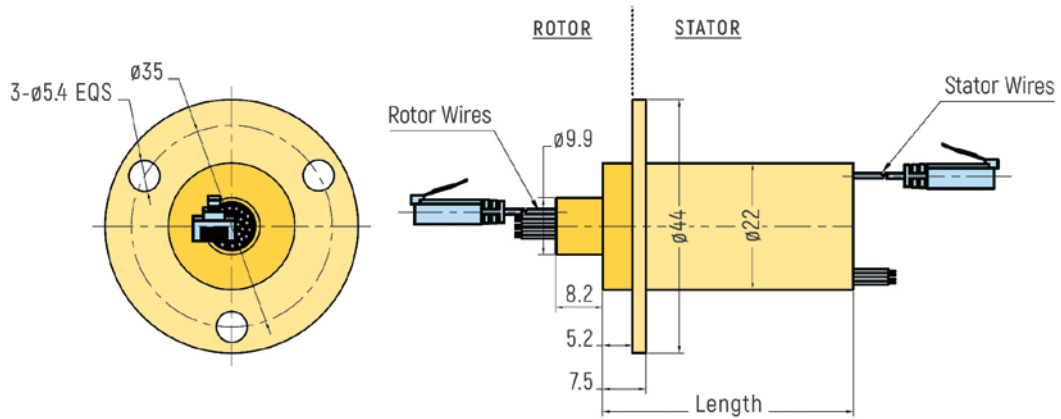

ETHERNET

RX-ETH00 Series	p.1	RX-ETH20 Series	p.4	RX-ETH38 Series	p.6
RX-ETH12 Series	p.2	RX-ETH25 Series	p.5	RX-ETH50 Series	p.7

DIMENSIONS (in mm)

RX-ETH001 - 1 Ethernet Channel

RX-ETH002 - 2 Ethernet Channel

ETHERNET

DIMENSIONS (in mm)

RX-ETH121 - 1 Ethernet Channel

RX-ETH122 - 2 Ethernet Channel

RX-ETH122 - Optional Flange Version (Drawing only exemplary, further details on request)

ETHERNET

DIMENSIONS (in mm)