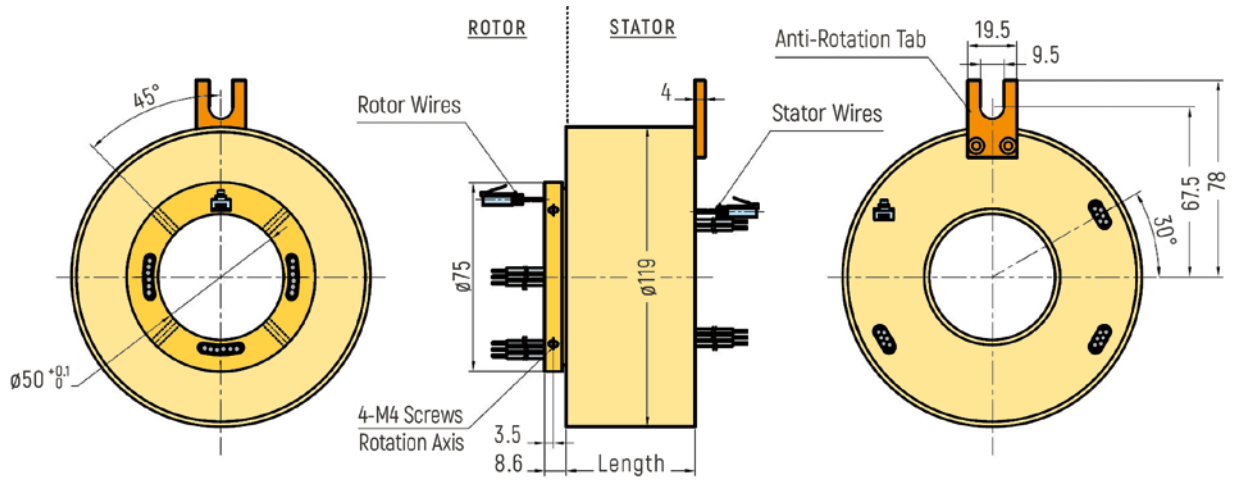

RX-ETH251 - 1 Ethernet Channel

RX-ETH252 - 2 Ethernet Channel

RX-ETH252 - Optional Flange Version (Drawing only exemplary, further details on request)

ETHERNET

DIMENSIONS (in mm)

RX-ETH381 - 1 Ethernet Channel

RX-ETH382 - 2 Ethernet Channel

RX-ETH382 - Optional Flange Version (Drawing only exemplary, further details on request)

ETHERNET

DIMENSIONS (in mm)

RX-ETH501 - 1 Ethernet Channel

RX-ETH502 - 2 Ethernet Channel

RX-ETH502 - Optional Flange Version (Drawing only exemplary, further details on request)