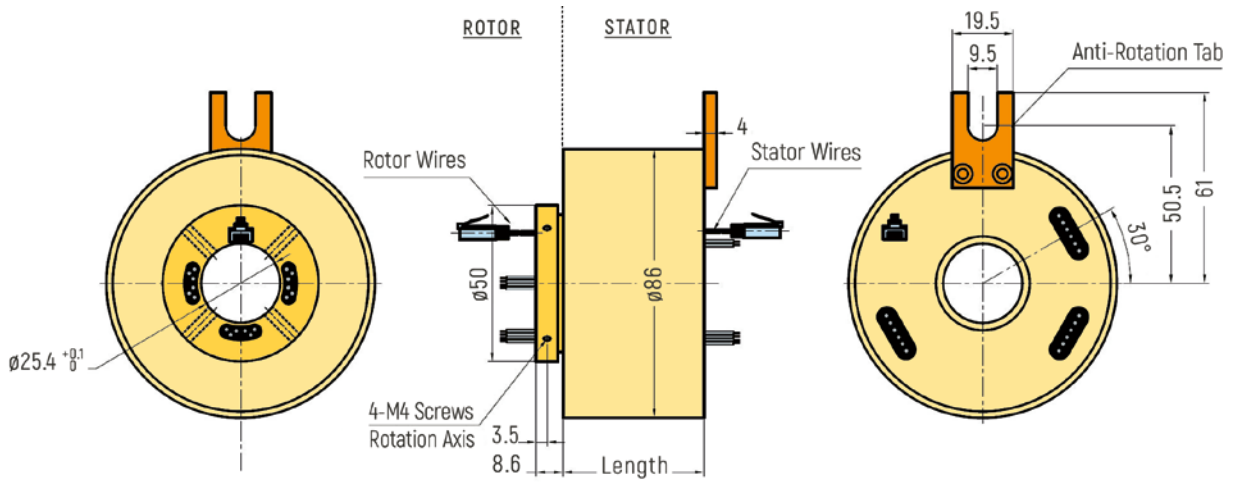

ETHERNET

DIMENSIONS (in mm)

RX-ETH121 - 1 Ethernet Channel

RX-ETH122 - 2 Ethernet Channel

RX-ETH122 - Optional Flange Version (Drawing only exemplary, further details on request)

ETHERNET

DIMENSIONS (in mm)

RX-ETH121-QSX - 1 Ethernet Channel

RX-ETH122-QSX - 2 Ethernet Channel

ETHERNET

DIMENSIONS (in mm)

RX-ETH201 - 1 Ethernet Channel

RX-ETH202 - 2 Ethernet Channel

ETHERNET

DIMENSIONS (in mm)

RX-ETH251 - 1 Ethernet Channel

RX-ETH252 - 2 Ethernet Channel

RX-ETH252 - Optional Flange Version (Drawing only exemplary, further details on request)

ETHERNET

DIMENSIONS (in mm)

RX-ETH381 - 1 Ethernet Channel

RX-ETH382 - 2 Ethernet Channel

RX-ETH382 - Optional Flange Version (Drawing only exemplary, further details on request)

ETHERNET

DIMENSIONS (in mm)

RX-ETH501 - 1 Ethernet Channel

RX-ETH502 - 2 Ethernet Channel