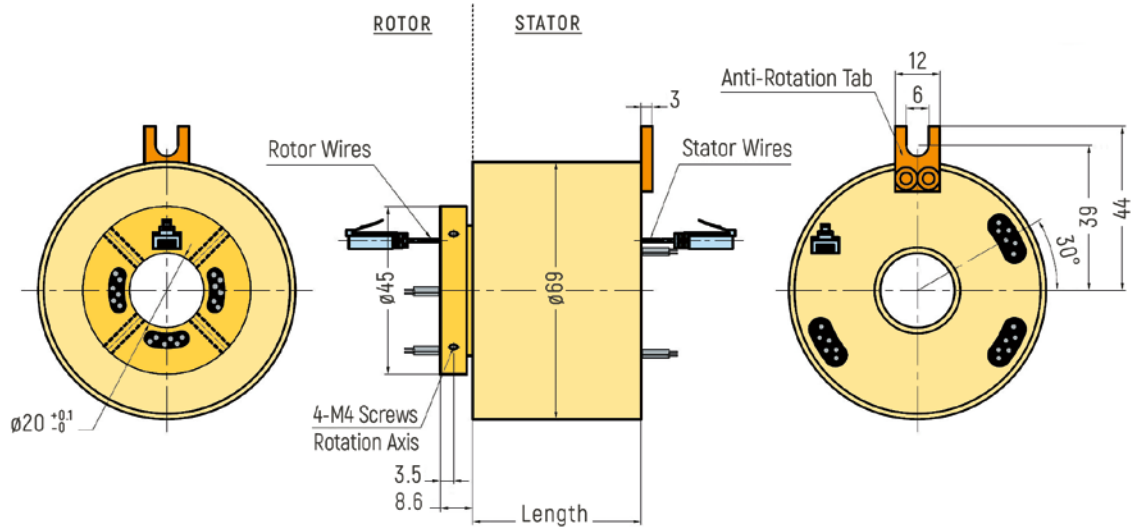

RX-ETH121-QSX - 1 Ethernet Channel

RX-ETH122-QSX - 2 Ethernet Channel

ETHERNET

DIMENSIONS (in mm)

RX-ETH201 - 1 Ethernet Channel

RX-ETH202 - 2 Ethernet Channel

ETHERNET

DIMENSIONS (in mm)

RX-ETH251 - 1 Ethernet Channel

RX-ETH252 - 2 Ethernet Channel

RX-ETH252 - Optional Flange Version (Drawing only exemplary, further details on request)

ETHERNET

DIMENSIONS (in mm)

RX-ETH381 - 1 Ethernet Channel

RX-ETH382 - 2 Ethernet Channel

RX-ETH382 - Optional Flange Version (Drawing only exemplary, further details on request)

ETHERNET

DIMENSIONS (in mm)

RX-ETH501 - 1 Ethernet Channel

RX-ETH502 - 2 Ethernet Channel