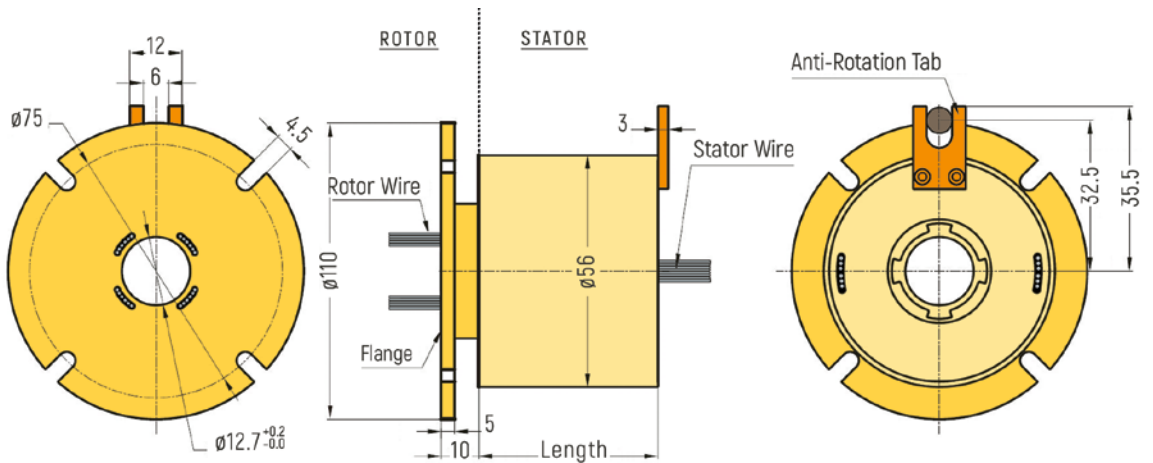

ETHERNET

DIMENSIONS (in mm)

RX-ETH121 - 1 Ethernet Channel

RX-ETH122 - 2 Ethernet Channel

RX-ETH122 - Optional Flange Version (Drawing only exemplary, further details on request)

ETHERNET

DIMENSIONS (in mm)

RX-ETH121-QSX - 1 Ethernet Channel

RX-ETH122-QSX - 2 Ethernet Channel

ETHERNET

DIMENSIONS (in mm)

RX-ETH201 - 1 Ethernet Channel

RX-ETH202 - 2 Ethernet Channel

ETHERNET

DIMENSIONS (in mm)

RX-ETH251 - 1 Ethernet Channel

RX-ETH252 - 2 Ethernet Channel

RX-ETH252 - Optional Flange Version (Drawing only exemplary, further details on request)

ETHERNET

DIMENSIONS (in mm)

RX-ETH381 - 1 Ethernet Channel

RX-ETH382 - 2 Ethernet Channel

RX-ETH382 - Optional Flange Version (Drawing only exemplary, further details on request)

ETHERNET

DIMENSIONS (in mm)

RX-ETH501 - 1 Ethernet Channel

RX-ETH502 - 2 Ethernet Channel