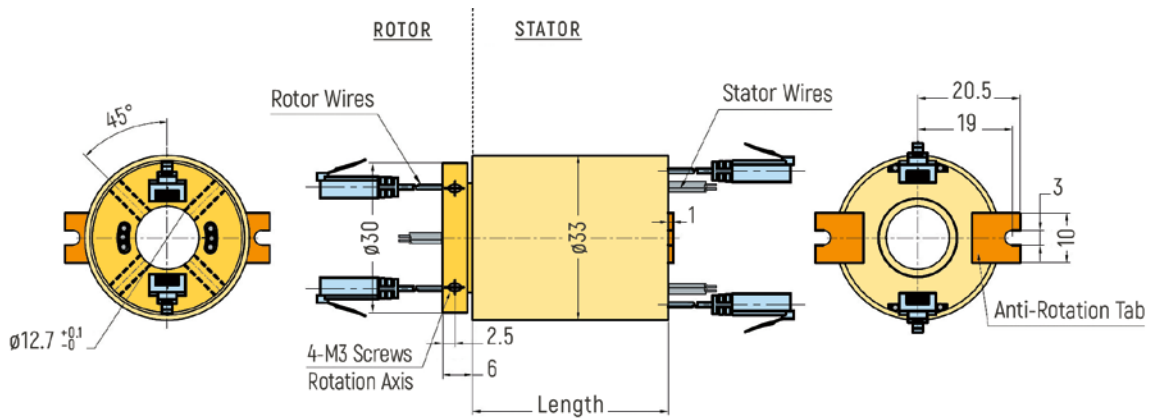

ETHERNET

DIMENSIONS (in mm)

RX-ETH121 - 1 Ethernet Channel

RX-ETH122 - 2 Ethernet Channel

RX-ETH122 - Optional Flange Version (Drawing only exemplary, further details on request)

ETHERNET

DIMENSIONS (in mm)

RX-ETH121-QSX - 1 Ethernet Channel

RX-ETH122-QSX - 2 Ethernet Channel

ETHERNET

DIMENSIONS (in mm)

RX-ETH201 - 1 Ethernet Channel

RX-ETH202 - 2 Ethernet Channel

ETHERNET

DIMENSIONS (in mm)

RX-ETH251 - 1 Ethernet Channel

RX-ETH252 - 2 Ethernet Channel

RX-ETH252 - Optional Flange Version (Drawing only exemplary, further details on request)

ETHERNET

DIMENSIONS (in mm)

RX-ETH381 - 1 Ethernet Channel