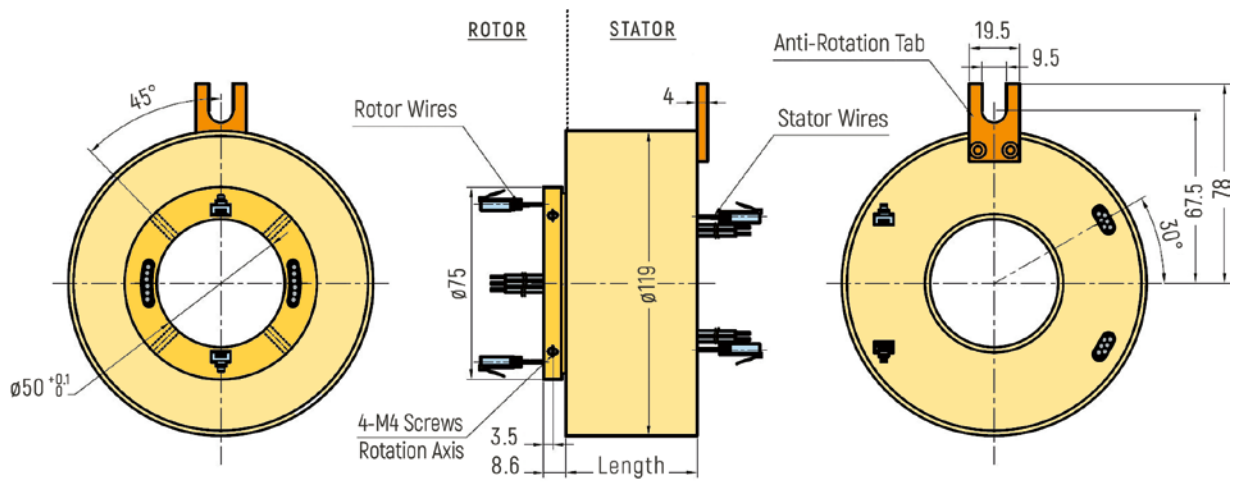

RX-ETH251 - 1 Ethernet Channel

RX-ETH252 - 2 Ethernet Channel

RX-ETH252 - Optional Flange Version (Drawing only exemplary, further details on request)

ETHERNET

DIMENSIONS (in mm)

RX-ETH381 - 1 Ethernet Channel

RX-ETH382 - 2 Ethernet Channel

RX-ETH382 - Optional Flange Version (Drawing only exemplary, further details on request)

ETHERNET

DIMENSIONS (in mm)

RX-ETH501 - 1 Ethernet Channel

RX-ETH502 - 2 Ethernet Channel

RX-ETH502 - Optional Flange Version (Drawing only exemplary, further details on request)