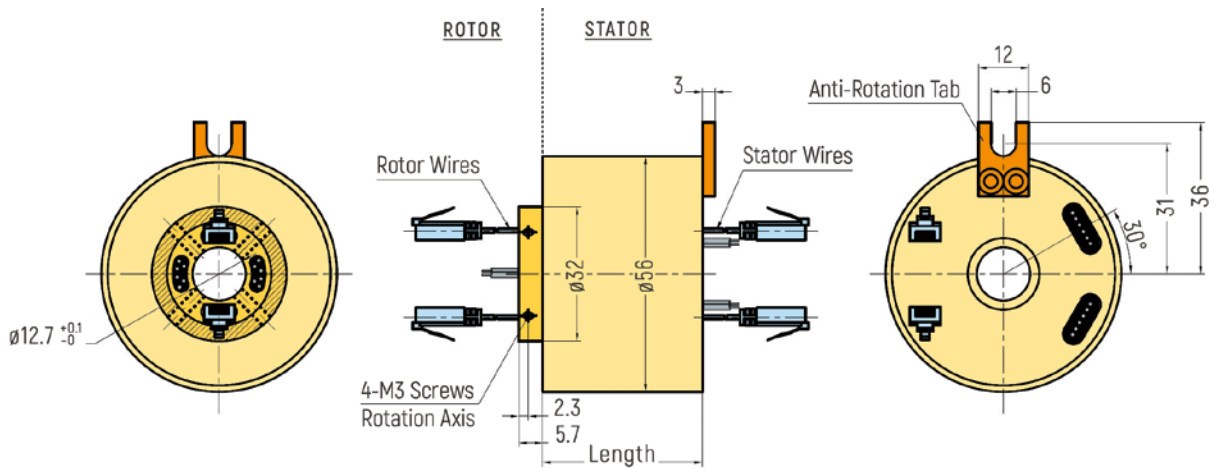

ETHERNET

RX-ETH00 Series	p.1	RX-ETH20 Series	p.4	RX-ETH38 Series	p.6
RX-ETH12 Series	p.2	RX-ETH25 Series	p.5	RX-ETH50 Series	p.7

DIMENSIONS (in mm)

RX-ETH001 - 1 Ethernet Channel

RX-ETH002 - 2 Ethernet Channel

ETHERNET

DIMENSIONS (in mm)

RX-ETH121 - 1 Ethernet Channel

RX-ETH122 - 2 Ethernet Channel

RX-ETH122 - Optional Flange Version (Drawing only exemplary, further details on request)

ETHERNET

DIMENSIONS (in mm)

RX-ETH121-QSX - 1 Ethernet Channel

RX-ETH122-QSX - 2 Ethernet Channel

ETHERNET

DIMENSIONS (in mm)

RX-ETH201 - 1 Ethernet Channel

RX-ETH202 - 2 Ethernet Channel

ETHERNET

DIMENSIONS (in mm)

RX-ETH251 - 1 Ethernet Channel

RX-ETH252 - 2 Ethernet Channel

RX-ETH252 - Optional Flange Version (Drawing only exemplary, further details on request)

ETHERNET

DIMENSIONS (in mm)

RX-ETH381 - 1 Ethernet Channel