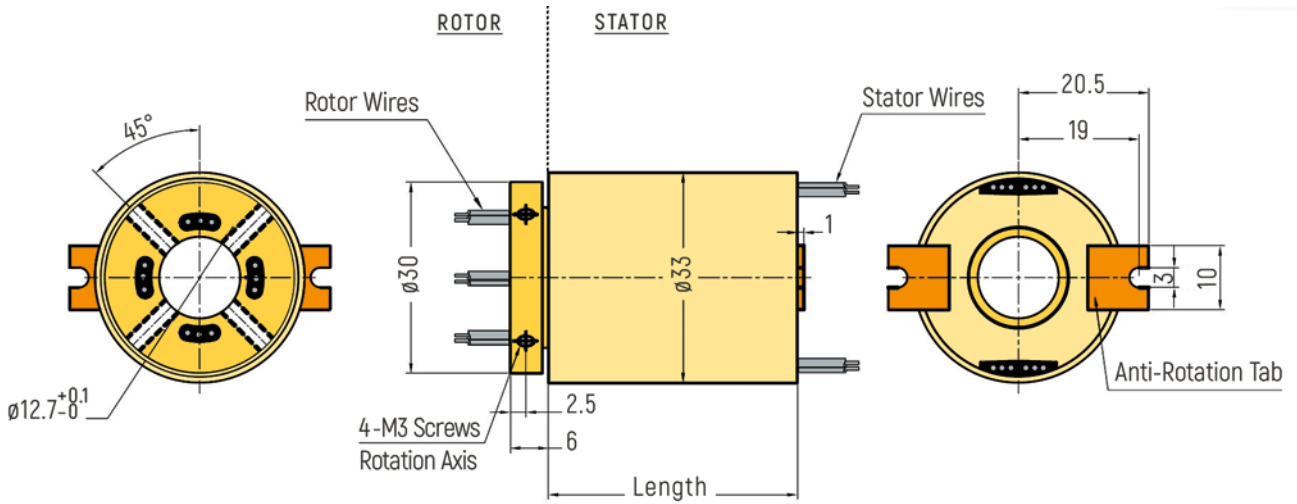

# THROUGH-BORE

Inner Diameter			
<50mm	p.1	>100mm to 200mm	p.13
50mm to 100mm	p.9	>200mm to 300mm	p.15

**DIMENSIONS (in mm)**

RX-HS003A - Inner Diameter 3mm

RX-HS005A - Inner Diameter 5mm

RX-HS007A - Inner Diameter 7mm

# THROUGH-BORE

**DIMENSIONS (in mm)**

RX-HS007B - Inner Diameter 7mm

RX-HS012A - Inner Diameter 12,7mm

RX-HS012B - Inner Diameter 12,7mm

# THROUGH-BORE

**DIMENSIONS (in mm)**

RX-HS012D - Inner Diameter 12,7mm

RX-HS020A - Inner Diameter 20mm

# THROUGH-BORE

**DIMENSIONS (in mm)**

RX-HS180A - Inner Diameter 180mm

RX-HS200A - Inner Diameter 200mm