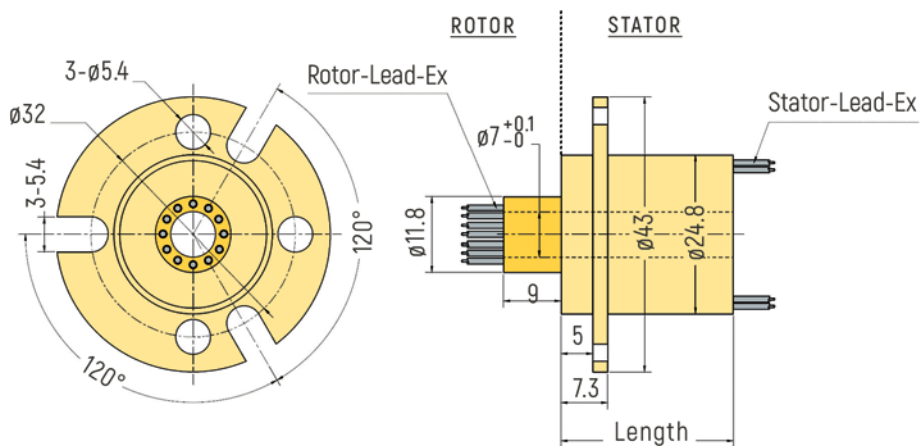

# THROUGH-BORE

Inner Diameter			
<50mm	p.1	>100mm to 200mm	p.13
50mm to 100mm	p.9	>200mm to 300mm	p.15

**DIMENSIONS (in mm)**

RX-HS003A - Inner Diameter 3mm

RX-HS005A - Inner Diameter 5mm

RX-HS007A - Inner Diameter 7mm

# THROUGH-BORE

**DIMENSIONS (in mm)**

RX-HS007B - Inner Diameter 7mm

RX-HS012A - Inner Diameter 12,7mm

RX-HS012B - Inner Diameter 12,7mm

# THROUGH-BORE

**DIMENSIONS (in mm)**

RX-HS012D - Inner Diameter 12,7mm

RX-HS020A - Inner Diameter 20mm

# THROUGH-BORE

**DIMENSIONS (in mm)**

RX-HS180A - Inner Diameter 180mm

RX-HS200A - Inner Diameter 200mm