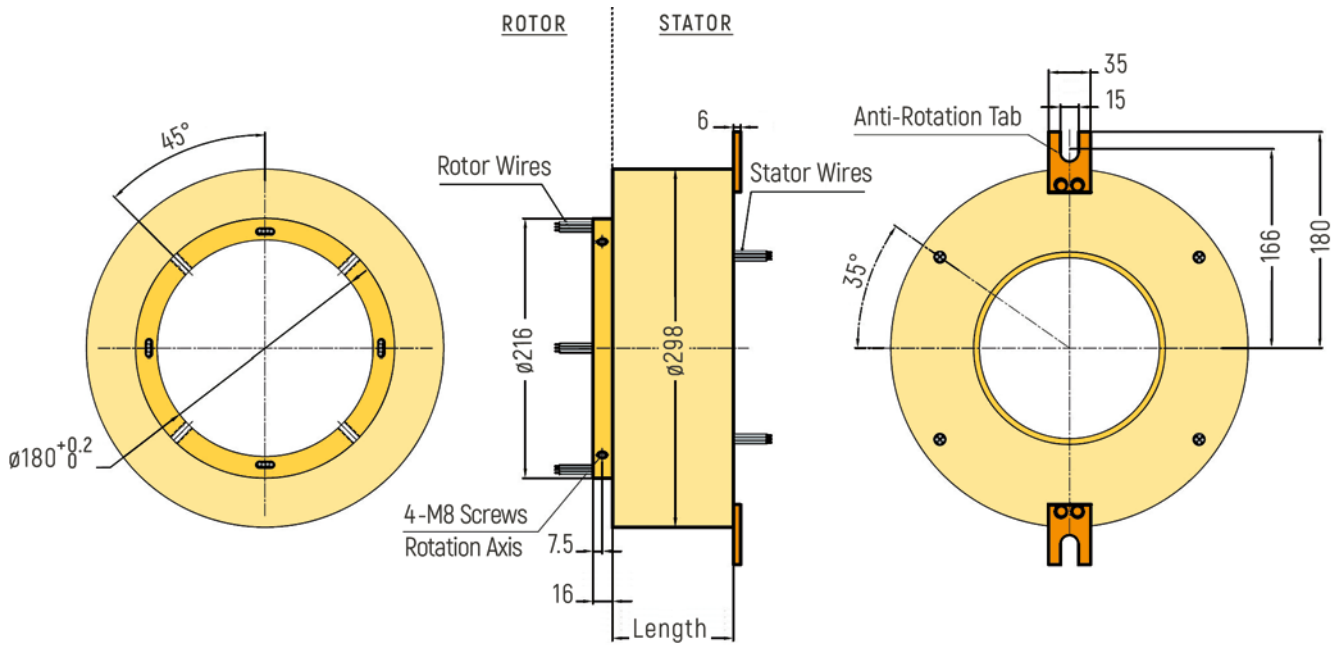

# THROUGH-BORE

**DIMENSIONS (in mm)**

RX-HS090A - Inner Diameter 90mm

RX-HS100A - Inner Diameter 100mm

# THROUGH-BORE

**DIMENSIONS (in mm)**

RX-HS120A - Inner Diameter 120mm

RX-HS150A - Inner Diameter 150mm

# THROUGH-BORE

**DIMENSIONS (in mm)**

RX-HS180A - Inner Diameter 180mm

RX-HS200A - Inner Diameter 200mm

# THROUGH-BORE

**DIMENSIONS (in mm)**

RX-HS210A - Inner Diameter 210mm

RX-HS250A - Inner Diameter 250mm