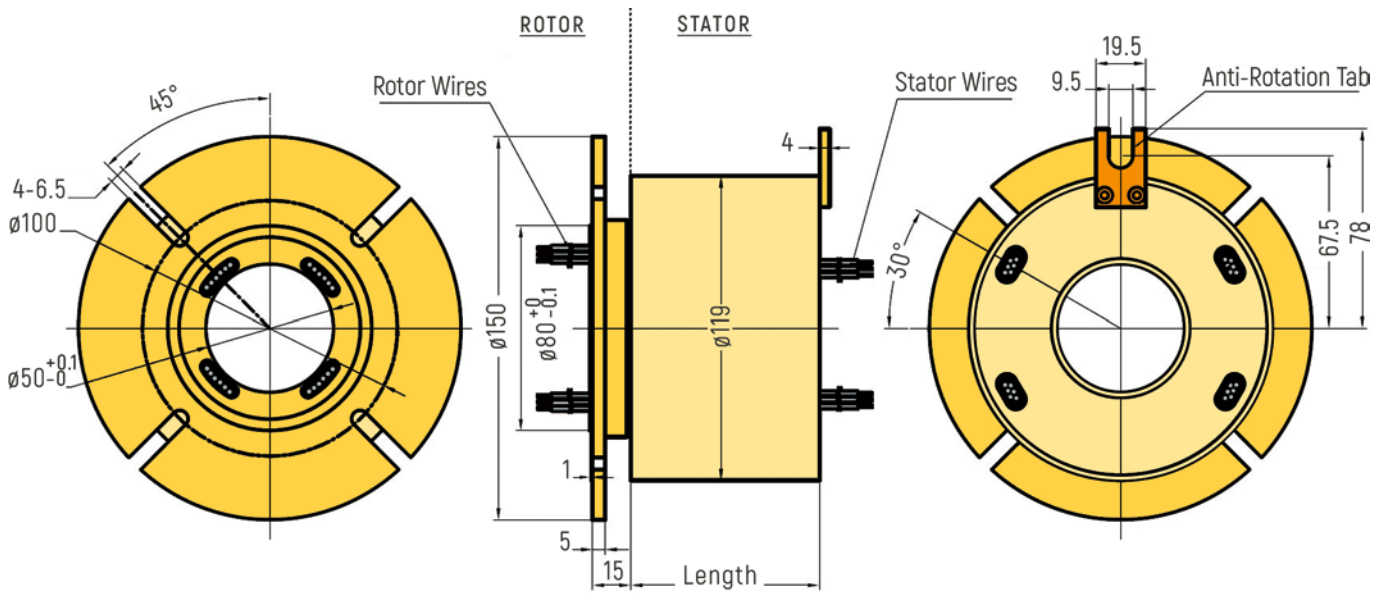

# THROUGH-BORE

**DIMENSIONS (in mm)**

RX-HS038A - Inner Diameter 38mm

RX-HS038A - Optional Flange Version (Drawing only exemplary, further details on request)

# THROUGH-BORE

**DIMENSIONS (in mm)**

RX-HS050A - Inner Diameter 50mm

RX-HS050A - Optional Flange Version (Drawing only exemplary, further details on request)

# THROUGH-BORE

**DIMENSIONS (in mm)**

RX-HS050B - Inner Diameter 50mm

RX-HS060A - Inner Diameter 60mm

# THROUGH-BORE

**DIMENSIONS (in mm)**

RX-HS070A - Inner Diameter 70mm

RX-HS080A - Inner Diameter 80mm