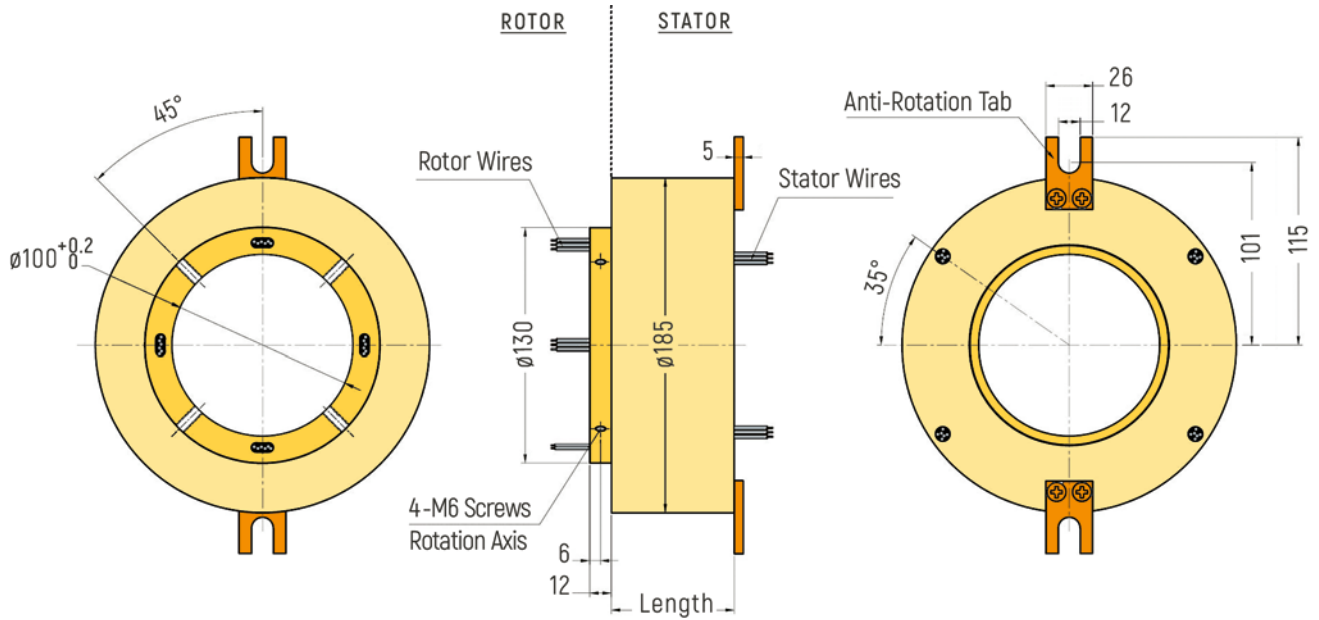

# THROUGH-BORE

**DIMENSIONS (in mm)**

RX-HS070A - Inner Diameter 70mm

RX-HS080A - Inner Diameter 80mm

# THROUGH-BORE

**DIMENSIONS (in mm)**

RX-HS090A - Inner Diameter 90mm

RX-HS100A - Inner Diameter 100mm

# THROUGH-BORE

**DIMENSIONS (in mm)**

RX-HS120A - Inner Diameter 120mm

RX-HS150A - Inner Diameter 150mm

# THROUGH-BORE

**DIMENSIONS (in mm)**

RX-HS180A - Inner Diameter 180mm

RX-HS200A - Inner Diameter 200mm