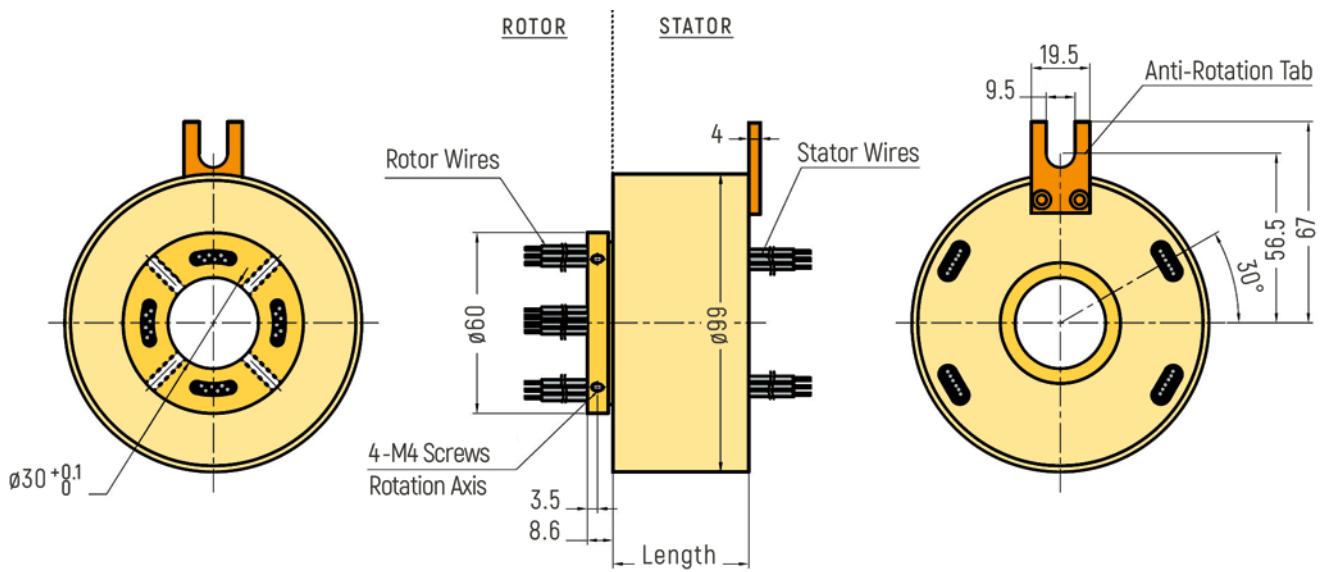

# THROUGH-BORE

**DIMENSIONS (in mm)**

RX-HS025A - Inner Diameter 25,4mm

RX-HS025A - Optional Flange Version (Drawing only exemplary, further details on request)

# THROUGH-BORE

**DIMENSIONS (in mm)**

RX-HS025B - Inner Diameter 25,4mm

RX-HS030A - Inner Diameter 30mm

# THROUGH-BORE

**DIMENSIONS (in mm)**

RX-HS038A - Inner Diameter 38mm

RX-HS038A - Optional Flange Version (Drawing only exemplary, further details on request)