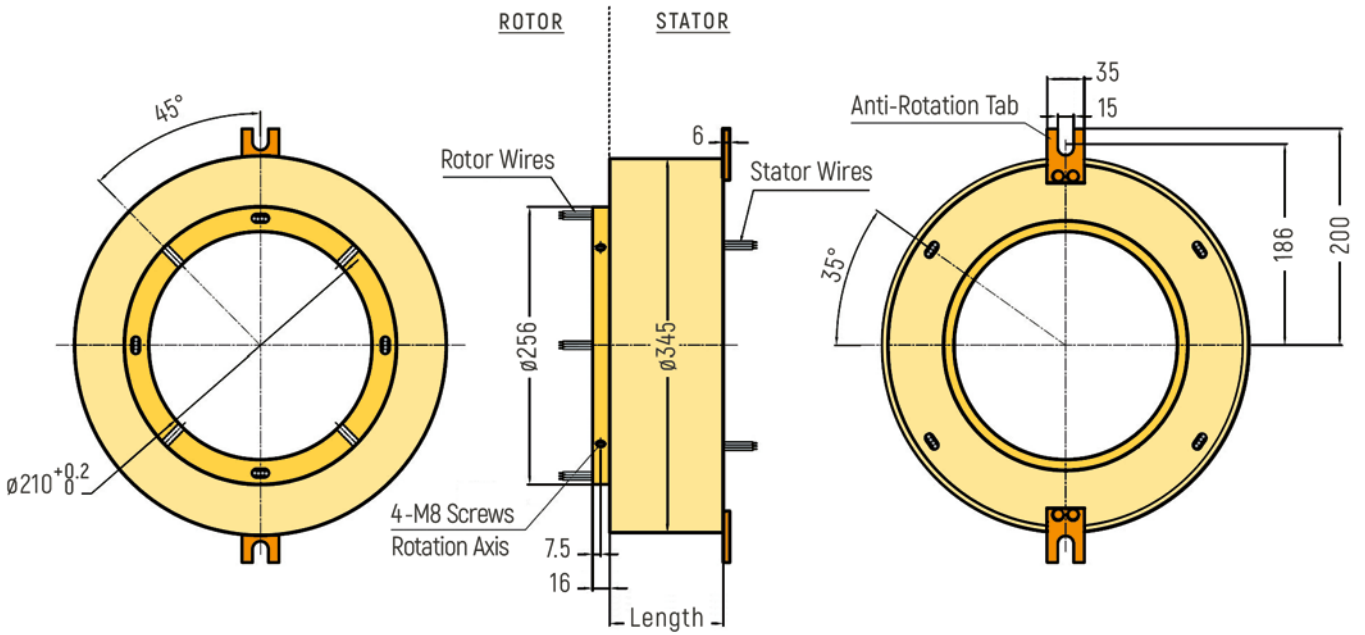

# THROUGH-BORE

**DIMENSIONS (in mm)**

RX-HS120A - Inner Diameter 120mm

RX-HS150A - Inner Diameter 150mm

# THROUGH-BORE

**DIMENSIONS (in mm)**

RX-HS180A - Inner Diameter 180mm

RX-HS200A - Inner Diameter 200mm

# THROUGH-BORE

**DIMENSIONS (in mm)**

RX-HS210A - Inner Diameter 210mm

RX-HS250A - Inner Diameter 250mm

# THROUGH-BORE

DIMENSIONS (in mm)

RX-HS300A - Inner Diameter 300mm