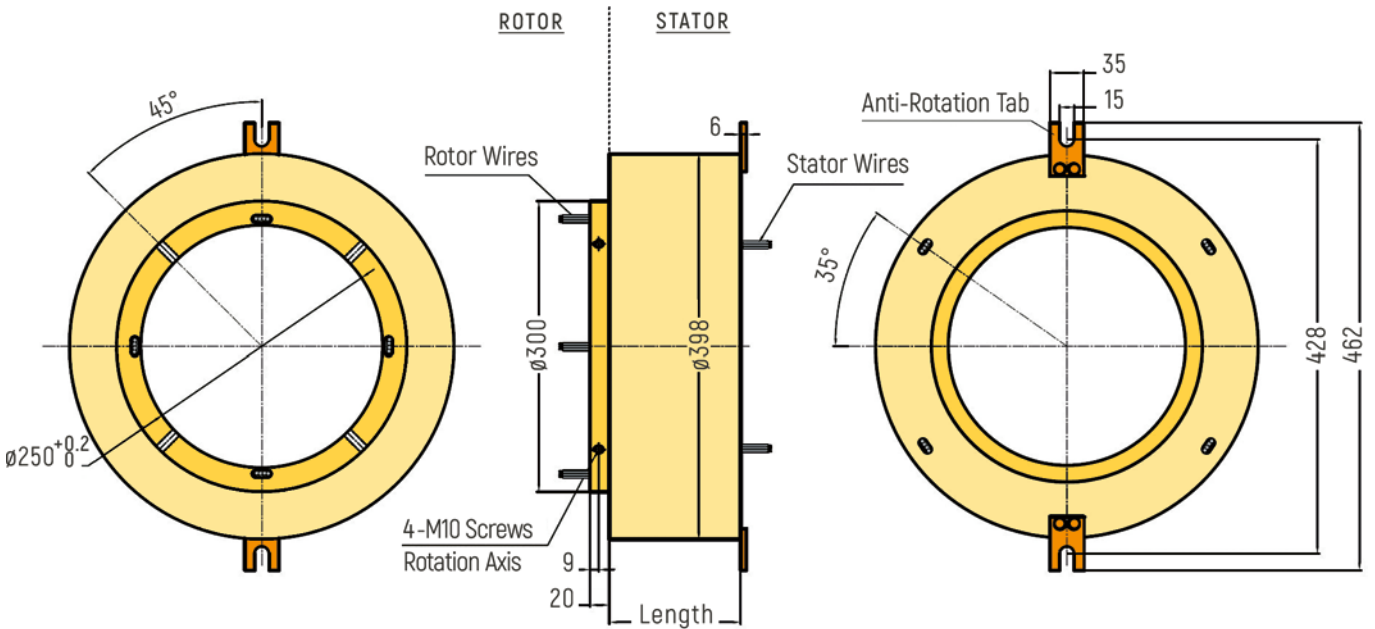

# THROUGH-BORE

**DIMENSIONS (in mm)**

RX-HS120A - Inner Diameter 120mm

RX-HS150A - Inner Diameter 150mm

# THROUGH-BORE

**DIMENSIONS (in mm)**

RX-HS180A - Inner Diameter 180mm

RX-HS200A - Inner Diameter 200mm

# THROUGH-BORE

**DIMENSIONS (in mm)**

RX-HS210A - Inner Diameter 210mm

RX-HS250A - Inner Diameter 250mm

# THROUGH-BORE

DIMENSIONS (in mm)

RX-HS300A - Inner Diameter 300mm