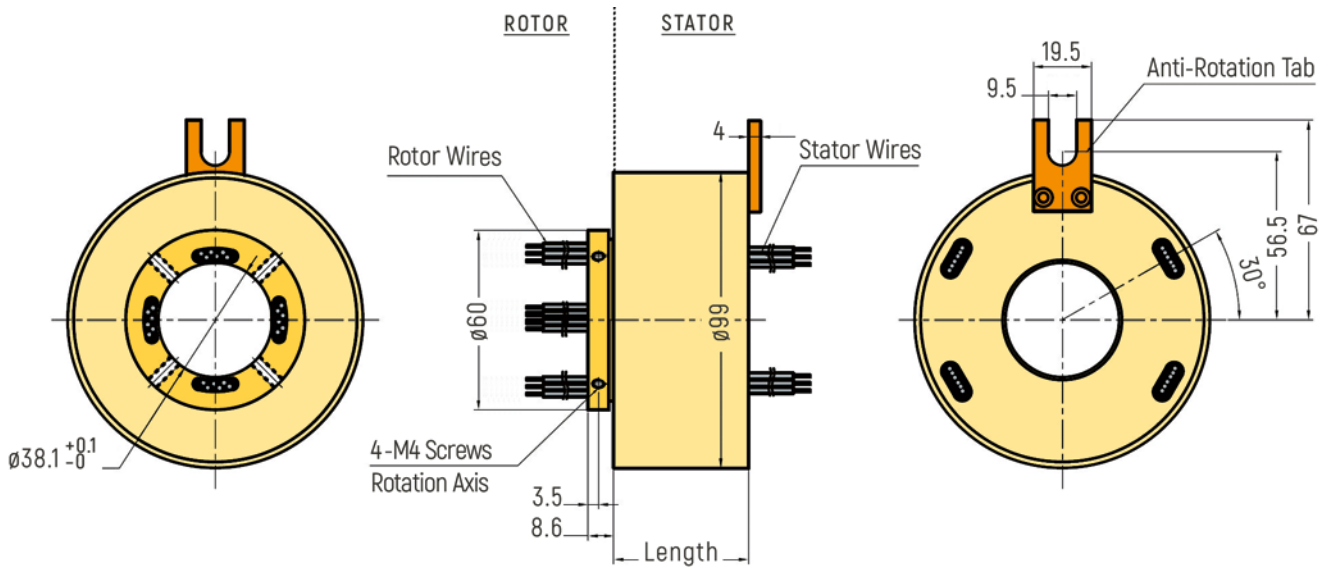

# THROUGH-BORE

**DIMENSIONS (in mm)**

RX-HS025B - Inner Diameter 25,4mm

RX-HS030A - Inner Diameter 30mm

# THROUGH-BORE

**DIMENSIONS (in mm)**

RX-HS038A - Inner Diameter 38mm

RX-HS038A - Optional Flange Version (Drawing only exemplary, further details on request)

# THROUGH-BORE

**DIMENSIONS (in mm)**

RX-HS050A - Inner Diameter 50mm

RX-HS050A - Optional Flange Version (Drawing only exemplary, further details on request)