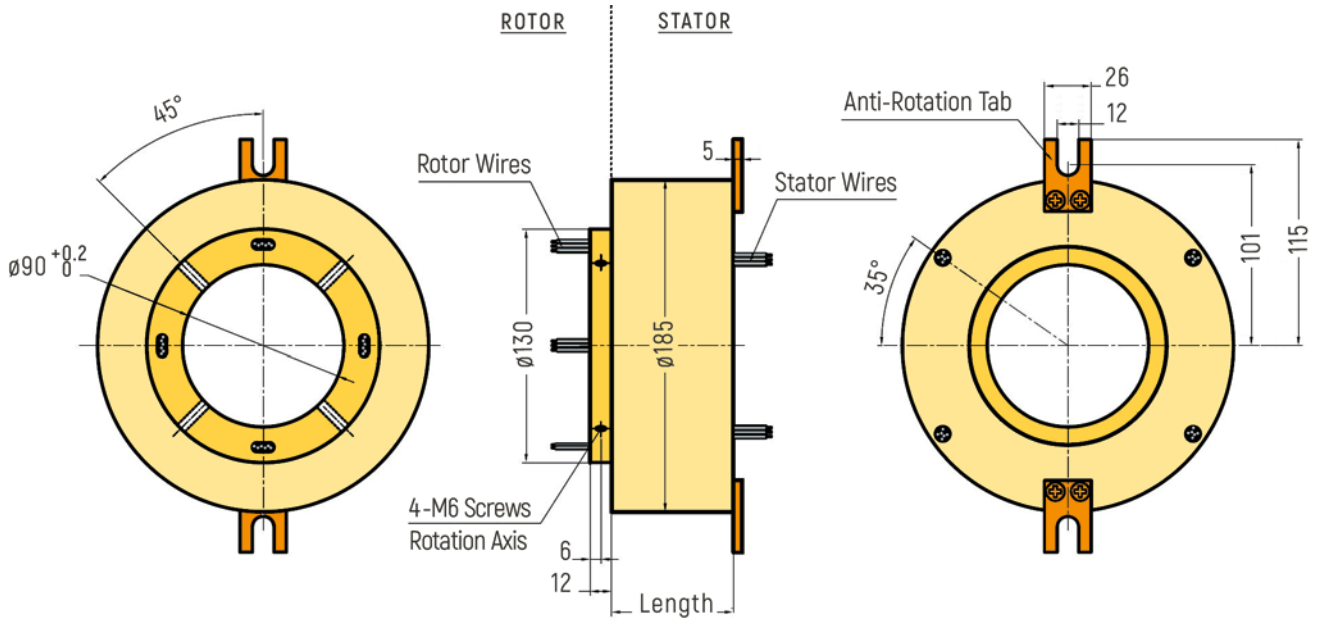

# THROUGH-BORE

**DIMENSIONS (in mm)**

RX-HS070A - Inner Diameter 70mm

RX-HS080A - Inner Diameter 80mm

# THROUGH-BORE

**DIMENSIONS (in mm)**

RX-HS090A - Inner Diameter 90mm

RX-HS100A - Inner Diameter 100mm

# THROUGH-BORE

**DIMENSIONS (in mm)**

RX-HS120A - Inner Diameter 120mm

RX-HS150A - Inner Diameter 150mm

# THROUGH-BORE

**DIMENSIONS (in mm)**

RX-HS180A - Inner Diameter 180mm

RX-HS200A - Inner Diameter 200mm