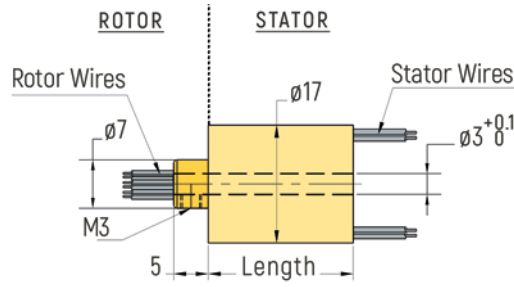

# THROUGH-BORE

Inner Diameter			
<50mm	p.1	>100mm to 200mm	p.13
50mm to 100mm	p.9	>200mm to 300mm	p.15

**DIMENSIONS (in mm)**

RX-HS003A - Inner Diameter 3mm

RX-HS005A - Inner Diameter 5mm

RX-HS007A - Inner Diameter 7mm

# THROUGH-BORE

**DIMENSIONS (in mm)**

RX-HS007B - Inner Diameter 7mm

RX-HS012A - Inner Diameter 12,7mm

RX-HS012B - Inner Diameter 12,7mm

# THROUGH-BORE

**DIMENSIONS (in mm)**

RX-HS180A - Inner Diameter 180mm

RX-HS200A - Inner Diameter 200mm

# THROUGH-BORE

**DIMENSIONS (in mm)**

RX-HS210A - Inner Diameter 210mm

RX-HS250A - Inner Diameter 250mm