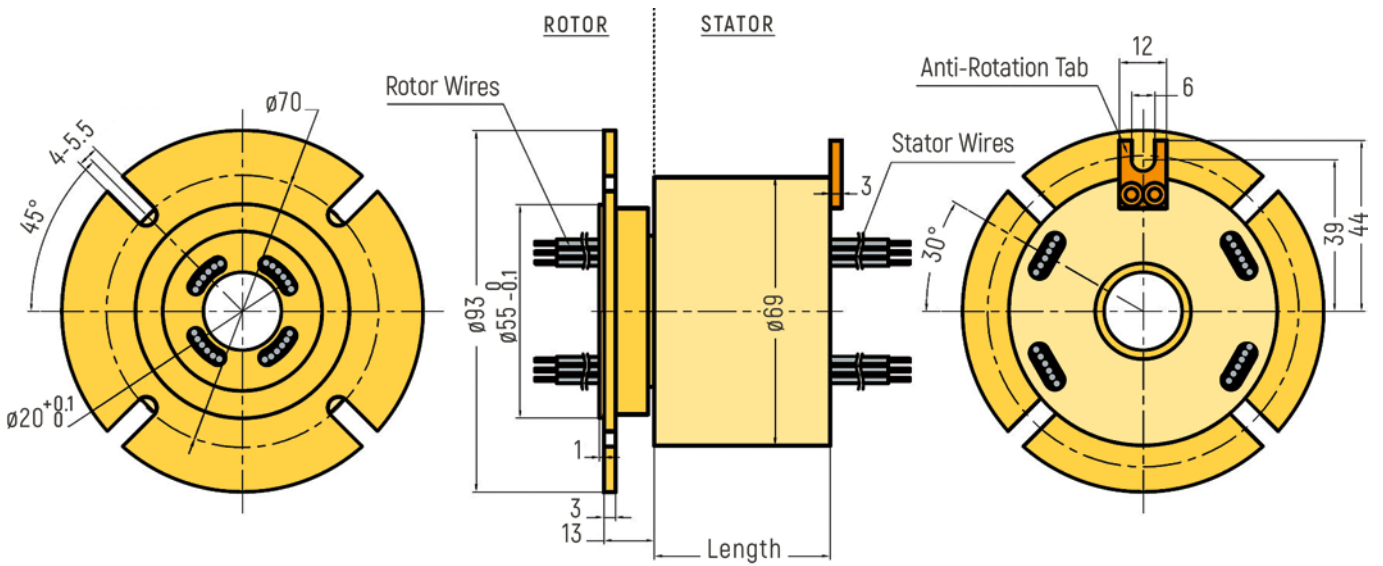

# THROUGH-BORE

**DIMENSIONS (in mm)**

RX-HS012D - Inner Diameter 12,7mm

RX-HS020A - Inner Diameter 20mm

# THROUGH-BORE

**DIMENSIONS (in mm)**

RX-HS020B - Inner Diameter 20mm

RX-HS020B - Optional Flange Version (Drawing only exemplary, further details on request)

# THROUGH-BORE

**DIMENSIONS (in mm)**

RX-HS025A - Inner Diameter 25,4mm

RX-HS025A - Optional Flange Version (Drawing only exemplary, further details on request)

# THROUGH-BORE

**DIMENSIONS (in mm)**

RX-HS025B - Inner Diameter 25,4mm

RX-HS030A - Inner Diameter 30mm