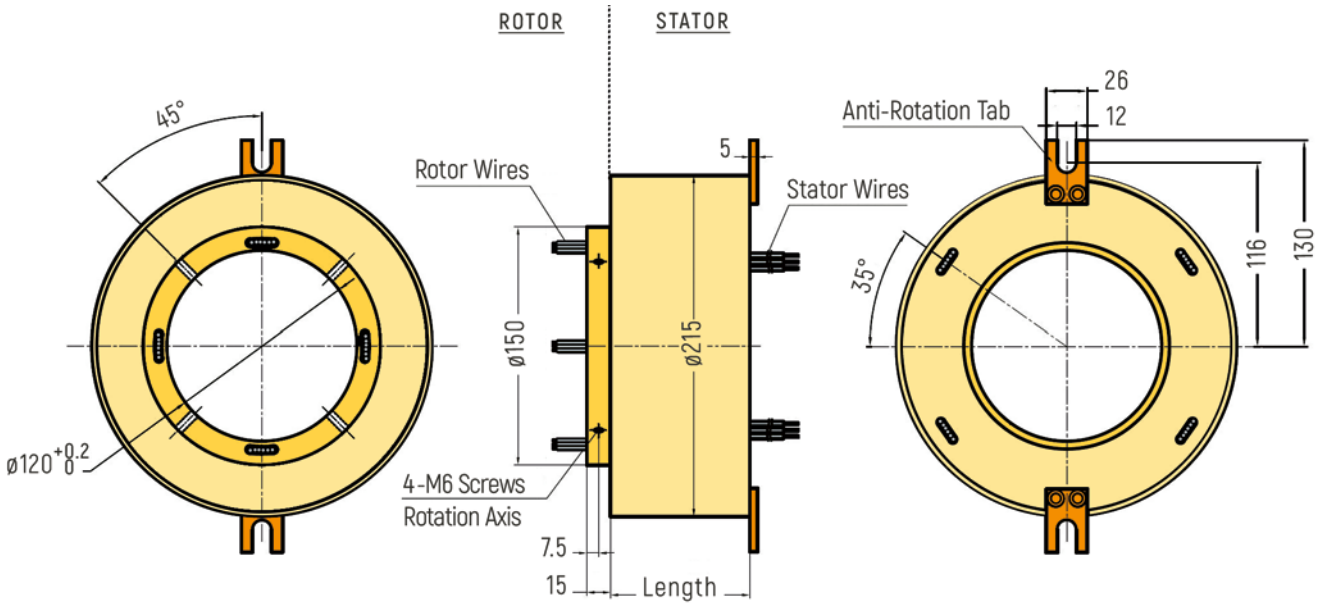

# THROUGH-BORE

**DIMENSIONS (in mm)**

RX-HS070A - Inner Diameter 70mm

RX-HS080A - Inner Diameter 80mm

# THROUGH-BORE

**DIMENSIONS (in mm)**

RX-HS090A - Inner Diameter 90mm

RX-HS100A - Inner Diameter 100mm

# THROUGH-BORE

**DIMENSIONS (in mm)**

RX-HS120A - Inner Diameter 120mm

RX-HS150A - Inner Diameter 150mm

# THROUGH-BORE

**DIMENSIONS (in mm)**

RX-HS180A - Inner Diameter 180mm

RX-HS200A - Inner Diameter 200mm