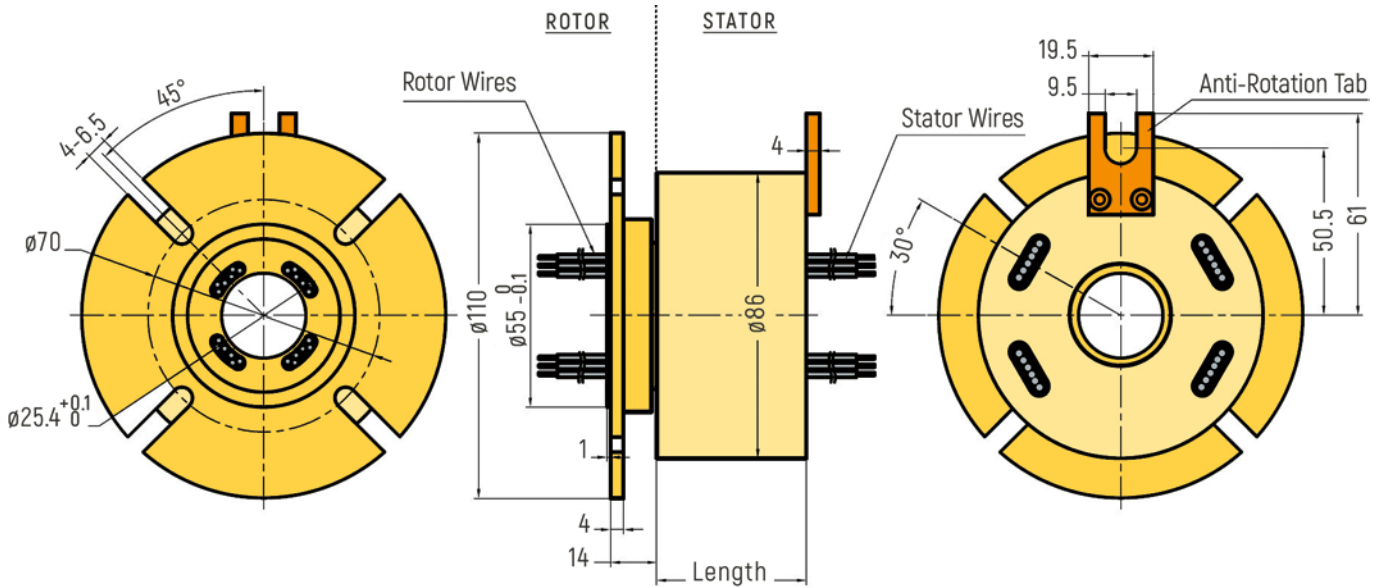

# THROUGH-BORE

**DIMENSIONS (in mm)**

RX-HS012D - Inner Diameter 12,7mm

RX-HS020A - Inner Diameter 20mm

# THROUGH-BORE

**DIMENSIONS (in mm)**

RX-HS020B - Inner Diameter 20mm

RX-HS020B - Optional Flange Version (Drawing only exemplary, further details on request)

# THROUGH-BORE

**DIMENSIONS (in mm)**

RX-HS025A - Inner Diameter 25,4mm

RX-HS025A - Optional Flange Version (Drawing only exemplary, further details on request)

# THROUGH-BORE

**DIMENSIONS (in mm)**

RX-HS025B - Inner Diameter 25,4mm

RX-HS030A - Inner Diameter 30mm