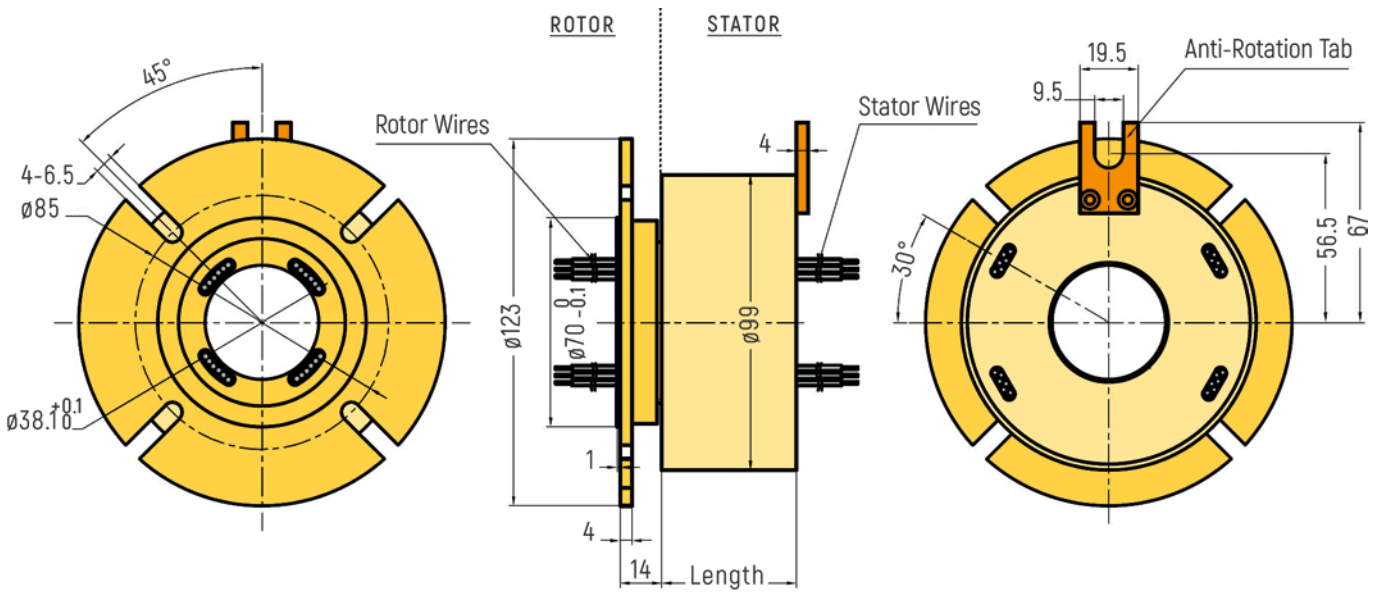

# THROUGH-BORE

**DIMENSIONS (in mm)**

RX-HS025B - Inner Diameter 25,4mm

RX-HS030A - Inner Diameter 30mm

# THROUGH-BORE

**DIMENSIONS (in mm)**

RX-HS038A - Inner Diameter 38mm

RX-HS038A - Optional Flange Version (Drawing only exemplary, further details on request)

# THROUGH-BORE

**DIMENSIONS (in mm)**

RX-HS050A - Inner Diameter 50mm

RX-HS050A - Optional Flange Version (Drawing only exemplary, further details on request)

# THROUGH-BORE

**DIMENSIONS (in mm)**

RX-HS070A - Inner Diameter 70mm

RX-HS080A - Inner Diameter 80mm