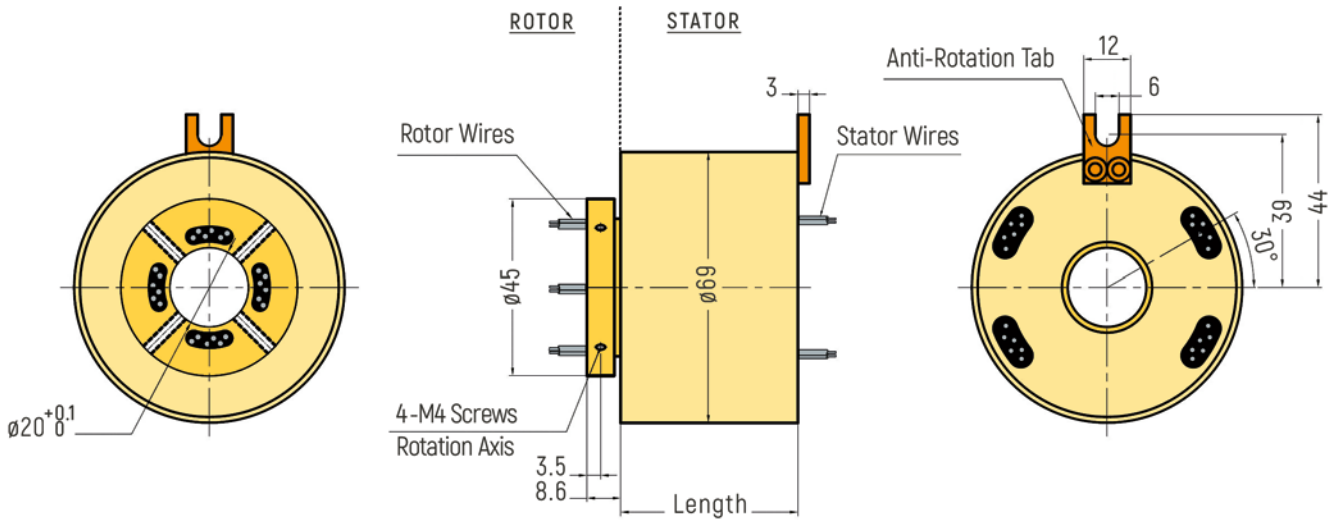

# THROUGH-BORE

**DIMENSIONS (in mm)**

RX-HS012D - Inner Diameter 12,7mm

RX-HS020A - Inner Diameter 20mm

# THROUGH-BORE

**DIMENSIONS (in mm)**

RX-HS020B - Inner Diameter 20mm

RX-HS020B - Optional Flange Version (Drawing only exemplary, further details on request)

# THROUGH-BORE

**DIMENSIONS (in mm)**

RX-HS025B - Inner Diameter 25,4mm

RX-HS030A - Inner Diameter 30mm