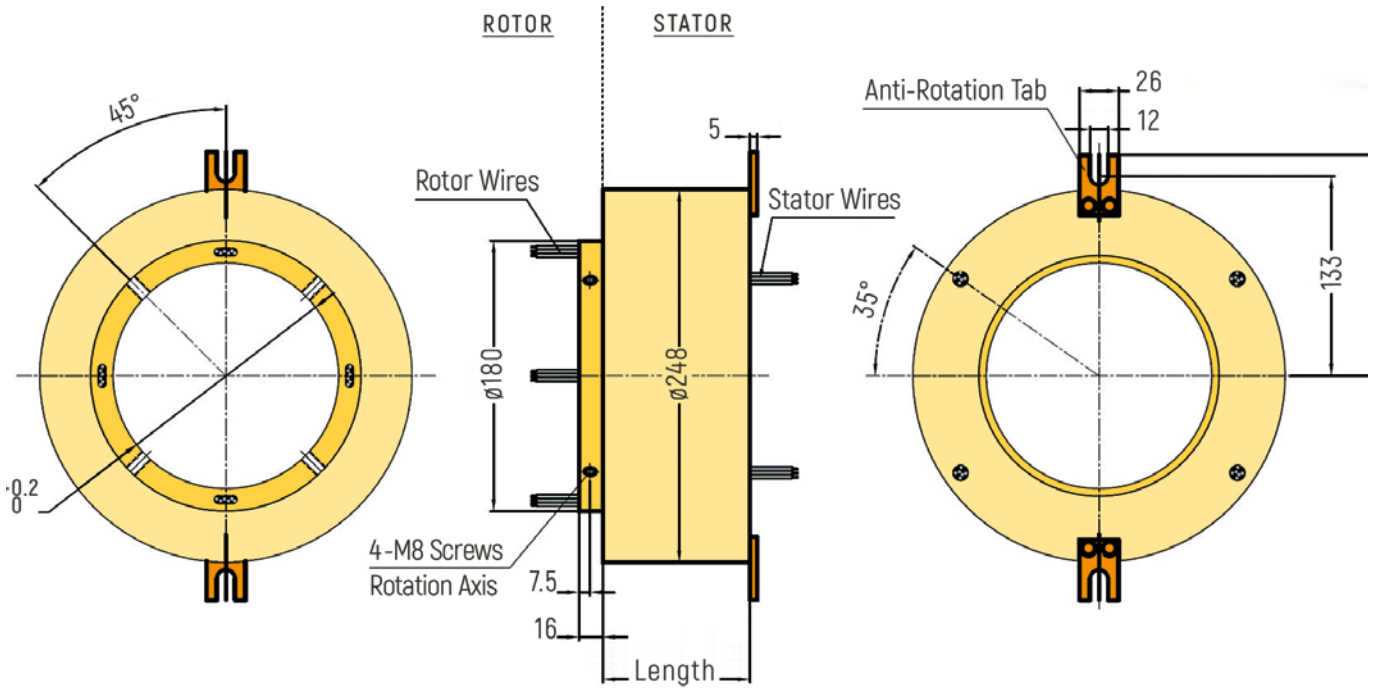

# THROUGH-BORE

**DIMENSIONS (in mm)**

RX-HS070A - Inner Diameter 70mm

RX-HS080A - Inner Diameter 80mm

# THROUGH-BORE

**DIMENSIONS (in mm)**

RX-HS090A - Inner Diameter 90mm

RX-HS100A - Inner Diameter 100mm

# THROUGH-BORE

**DIMENSIONS (in mm)**

RX-HS120A - Inner Diameter 120mm

RX-HS150A - Inner Diameter 150mm

# THROUGH-BORE

**DIMENSIONS (in mm)**

RX-HS180A - Inner Diameter 180mm

RX-HS200A - Inner Diameter 200mm