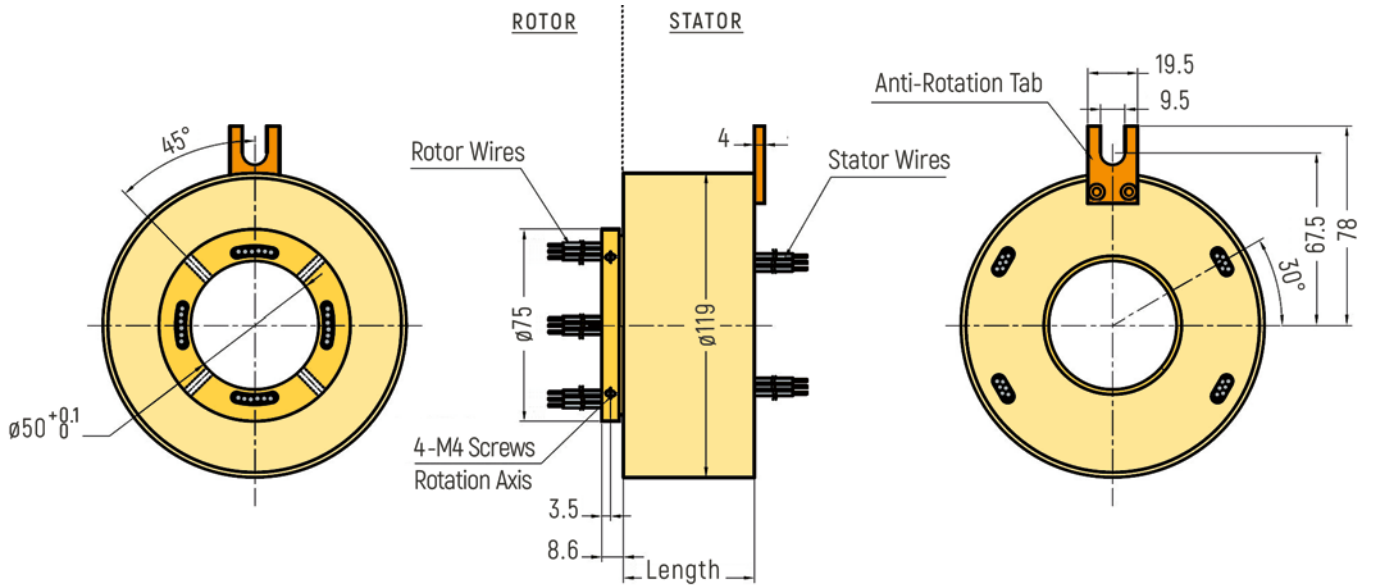

# THROUGH-BORE

**DIMENSIONS (in mm)**

RX-HS038A - Inner Diameter 38mm

RX-HS038A - Optional Flange Version (Drawing only exemplary, further details on request)

# THROUGH-BORE

**DIMENSIONS (in mm)**

RX-HS050A - Inner Diameter 50mm

RX-HS050A - Optional Flange Version (Drawing only exemplary, further details on request)

# THROUGH-BORE

**DIMENSIONS (in mm)**

RX-HS050B - Inner Diameter 50mm

RX-HS060A - Inner Diameter 60mm

# THROUGH-BORE

**DIMENSIONS (in mm)**

RX-HS070A - Inner Diameter 70mm

RX-HS080A - Inner Diameter 80mm