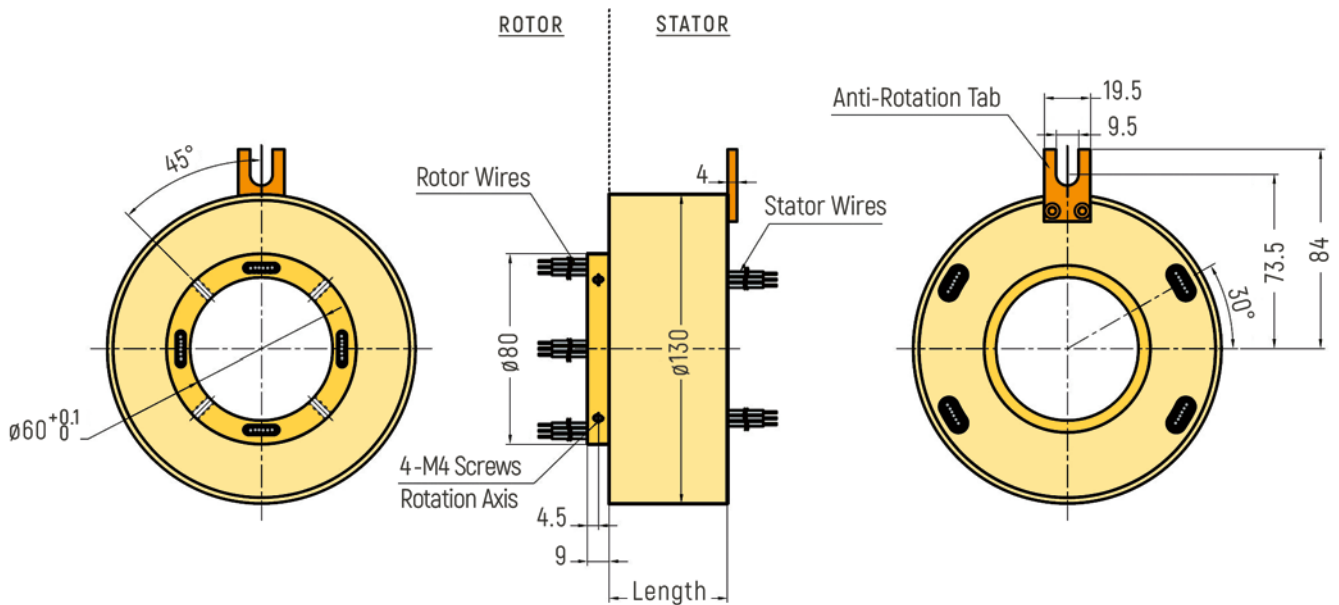

# THROUGH-BORE

**DIMENSIONS (in mm)**

RX-HS050A - Inner Diameter 50mm

RX-HS050A - Optional Flange Version (Drawing only exemplary, further details on request)

# THROUGH-BORE

**DIMENSIONS (in mm)**

RX-HS050B - Inner Diameter 50mm

RX-HS060A - Inner Diameter 60mm

# THROUGH-BORE

**DIMENSIONS (in mm)**

RX-HS070A - Inner Diameter 70mm

RX-HS080A - Inner Diameter 80mm

# THROUGH-BORE

**DIMENSIONS (in mm)**

RX-HS180A - Inner Diameter 180mm

RX-HS200A - Inner Diameter 200mm