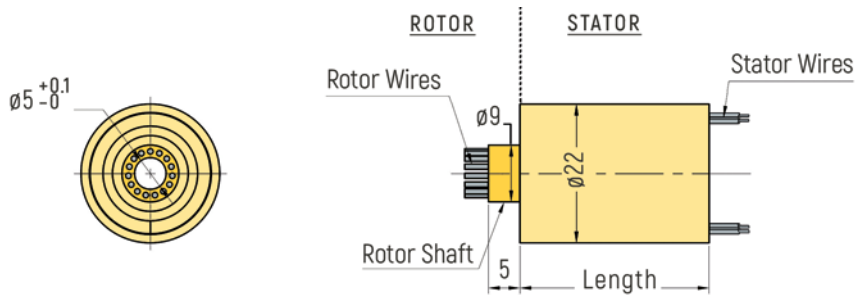

# THROUGH-BORE

Inner Diameter			
<50mm	p.1	>100mm to 200mm	p.13
50mm to 100mm	p.9	>200mm to 300mm	p.15

**DIMENSIONS (in mm)**

RX-HS003A - Inner Diameter 3mm

RX-HS005A - Inner Diameter 5mm

RX-HS007A - Inner Diameter 7mm

# THROUGH-BORE

**DIMENSIONS (in mm)**

RX-HS007B - Inner Diameter 7mm

RX-HS012A - Inner Diameter 12,7mm

RX-HS012B - Inner Diameter 12,7mm

# THROUGH-BORE

**DIMENSIONS (in mm)**

RX-HS012D - Inner Diameter 12,7mm

RX-HS020A - Inner Diameter 20mm

# THROUGH-BORE

**DIMENSIONS (in mm)**

RX-HS180A - Inner Diameter 180mm

RX-HS200A - Inner Diameter 200mm