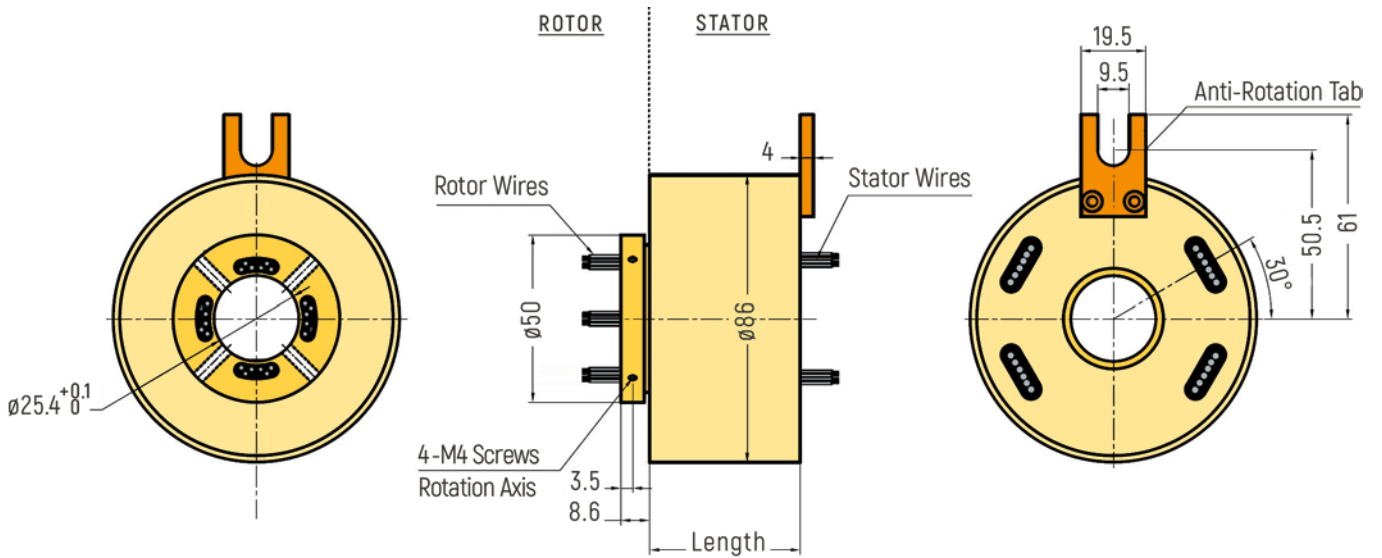

# THROUGH-BORE

**DIMENSIONS (in mm)**

RX-HS012D - Inner Diameter 12,7mm

RX-HS020A - Inner Diameter 20mm

# THROUGH-BORE

**DIMENSIONS (in mm)**

RX-HS020B - Inner Diameter 20mm

RX-HS020B - Optional Flange Version (Drawing only exemplary, further details on request)

# THROUGH-BORE

**DIMENSIONS (in mm)**

RX-HS025A - Inner Diameter 25,4mm

RX-HS025A - Optional Flange Version (Drawing only exemplary, further details on request)

# THROUGH-BORE

**DIMENSIONS (in mm)**

RX-HS025B - Inner Diameter 25,4mm

RX-HS030A - Inner Diameter 30mm