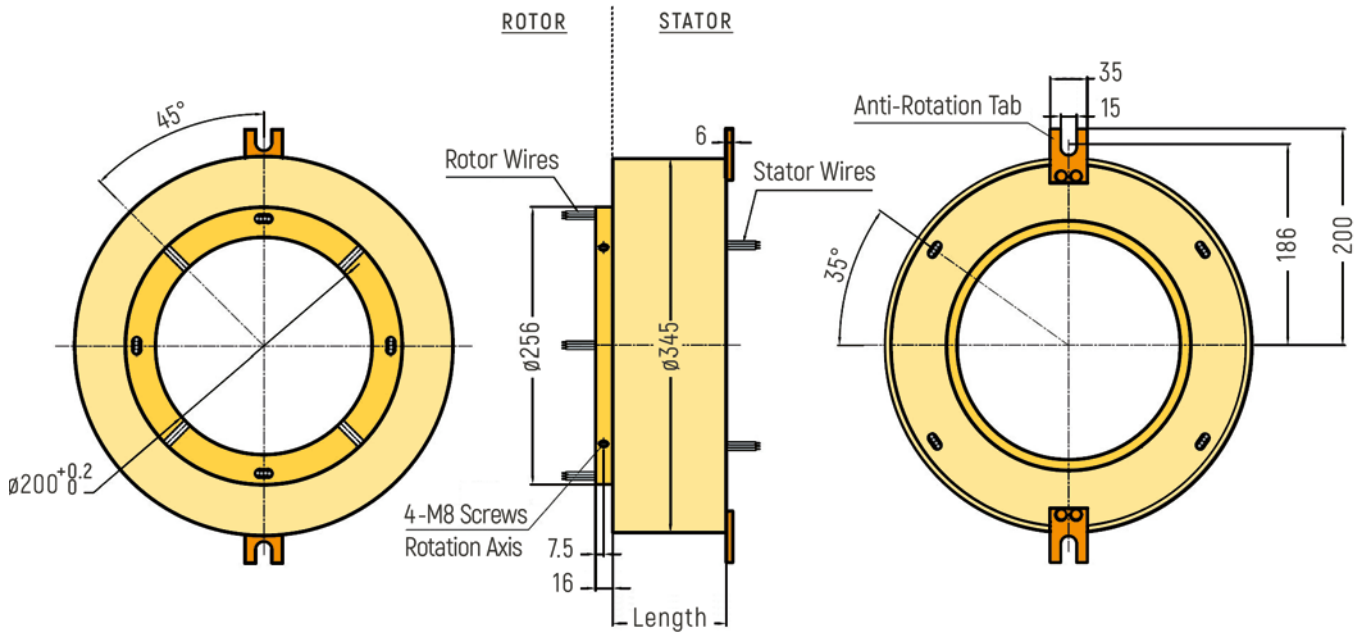

# THROUGH-BORE

**DIMENSIONS (in mm)**

RX-HS090A - Inner Diameter 90mm

RX-HS100A - Inner Diameter 100mm

# THROUGH-BORE

**DIMENSIONS (in mm)**

RX-HS120A - Inner Diameter 120mm

RX-HS150A - Inner Diameter 150mm

# THROUGH-BORE

**DIMENSIONS (in mm)**

RX-HS180A - Inner Diameter 180mm

RX-HS200A - Inner Diameter 200mm

# THROUGH-BORE

**DIMENSIONS (in mm)**

RX-HS210A - Inner Diameter 210mm

RX-HS250A - Inner Diameter 250mm