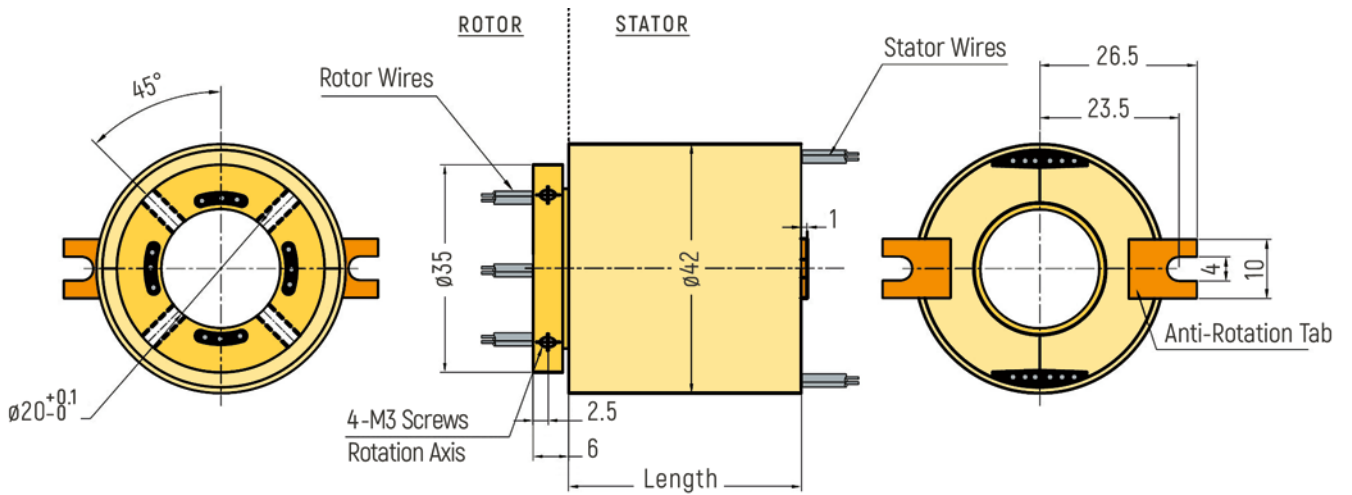

# THROUGH-BORE

**DIMENSIONS (in mm)**

RX-HS007B - Inner Diameter 7mm

RX-HS012A - Inner Diameter 12,7mm

RX-HS012B - Inner Diameter 12,7mm

# THROUGH-BORE

**DIMENSIONS (in mm)**

RX-HS012C - Inner Diameter 12,7mm

RX-HS012C - Optional Flange Version (Drawing only exemplary, further details on request)

# THROUGH-BORE

**DIMENSIONS (in mm)**

RX-HS012D - Inner Diameter 12,7mm

RX-HS020A - Inner Diameter 20mm

# THROUGH-BORE

**DIMENSIONS (in mm)**

RX-HS180A - Inner Diameter 180mm

RX-HS200A - Inner Diameter 200mm