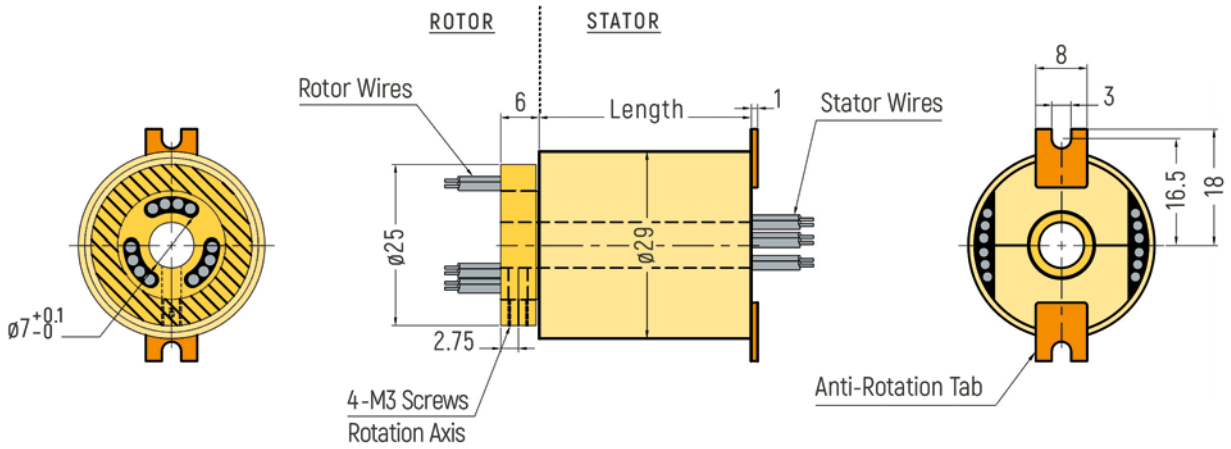

# THROUGH-BORE

Inner Diameter			
<50mm	p.1	>100mm to 200mm	p.13
50mm to 100mm	p.9	>200mm to 300mm	p.15

**DIMENSIONS (in mm)**

RX-HS003A - Inner Diameter 3mm

RX-HS005A - Inner Diameter 5mm

RX-HS007A - Inner Diameter 7mm

# THROUGH-BORE

**DIMENSIONS (in mm)**

RX-HS007B - Inner Diameter 7mm

RX-HS012A - Inner Diameter 12,7mm

RX-HS012B - Inner Diameter 12,7mm

# THROUGH-BORE

**DIMENSIONS (in mm)**

RX-HS012D - Inner Diameter 12,7mm

RX-HS020A - Inner Diameter 20mm

# THROUGH-BORE

**DIMENSIONS (in mm)**

RX-HS180A - Inner Diameter 180mm

RX-HS200A - Inner Diameter 200mm