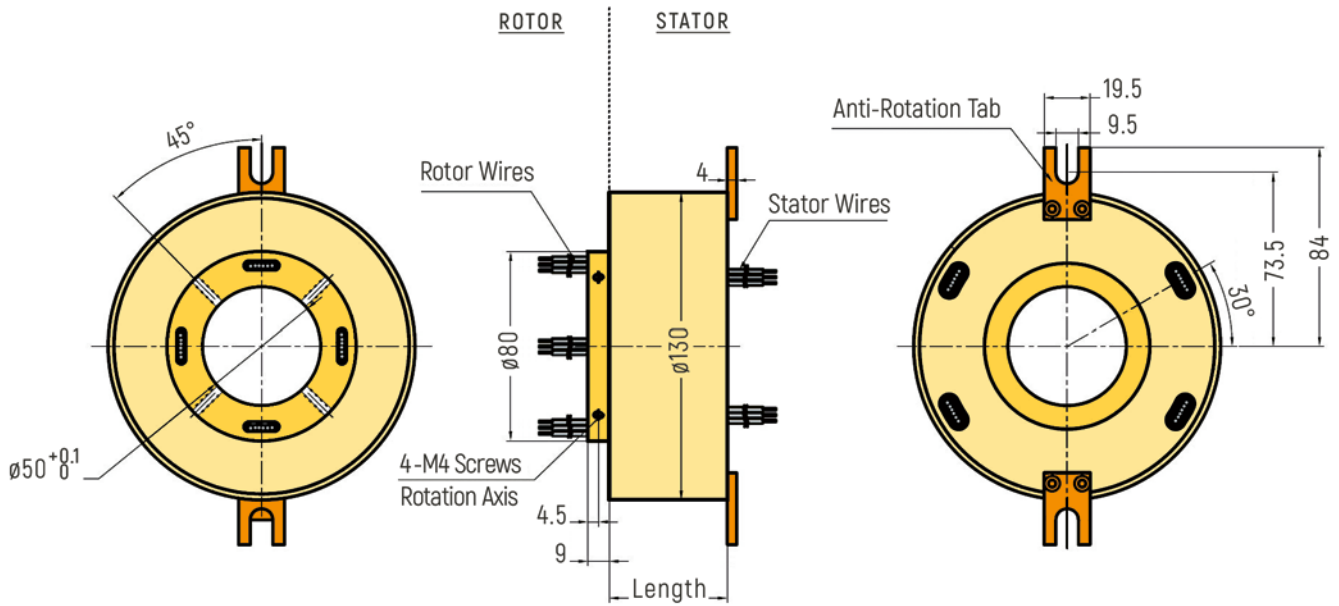

# THROUGH-BORE

**DIMENSIONS (in mm)**

RX-HS050A - Inner Diameter 50mm

RX-HS050A - Optional Flange Version (Drawing only exemplary, further details on request)

# THROUGH-BORE

**DIMENSIONS (in mm)**

RX-HS050B - Inner Diameter 50mm

RX-HS060A - Inner Diameter 60mm

# THROUGH-BORE

**DIMENSIONS (in mm)**

RX-HS070A - Inner Diameter 70mm

RX-HS080A - Inner Diameter 80mm

# THROUGH-BORE

**DIMENSIONS (in mm)**

RX-HS180A - Inner Diameter 180mm

RX-HS200A - Inner Diameter 200mm