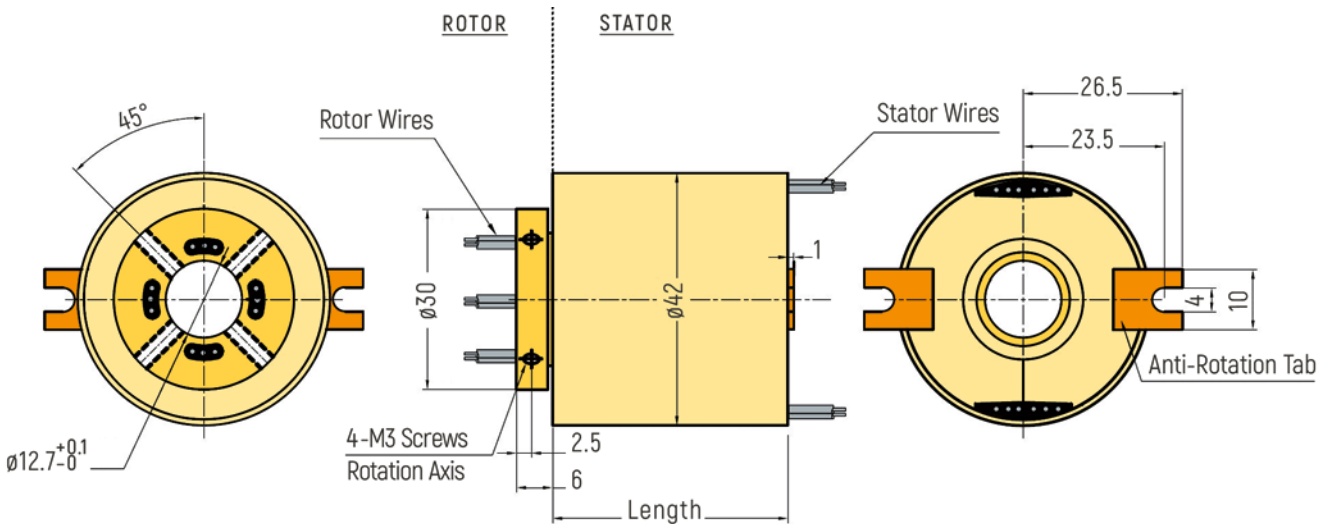

# THROUGH-BORE

Inner Diameter			
<50mm	p.1	>100mm to 200mm	p.13
50mm to 100mm	p.9	>200mm to 300mm	p.15

**DIMENSIONS (in mm)**

RX-HS003A - Inner Diameter 3mm

RX-HS005A - Inner Diameter 5mm

RX-HS007A - Inner Diameter 7mm

# THROUGH-BORE

**DIMENSIONS (in mm)**

RX-HS007B - Inner Diameter 7mm

RX-HS012A - Inner Diameter 12,7mm

RX-HS012B - Inner Diameter 12,7mm

# THROUGH-BORE

**DIMENSIONS (in mm)**

RX-HS012C - Inner Diameter 12,7mm

RX-HS012C - Optional Flange Version (Drawing only exemplary, further details on request)

# THROUGH-BORE

**DIMENSIONS (in mm)**

RX-HS012D - Inner Diameter 12,7mm

RX-HS020A - Inner Diameter 20mm