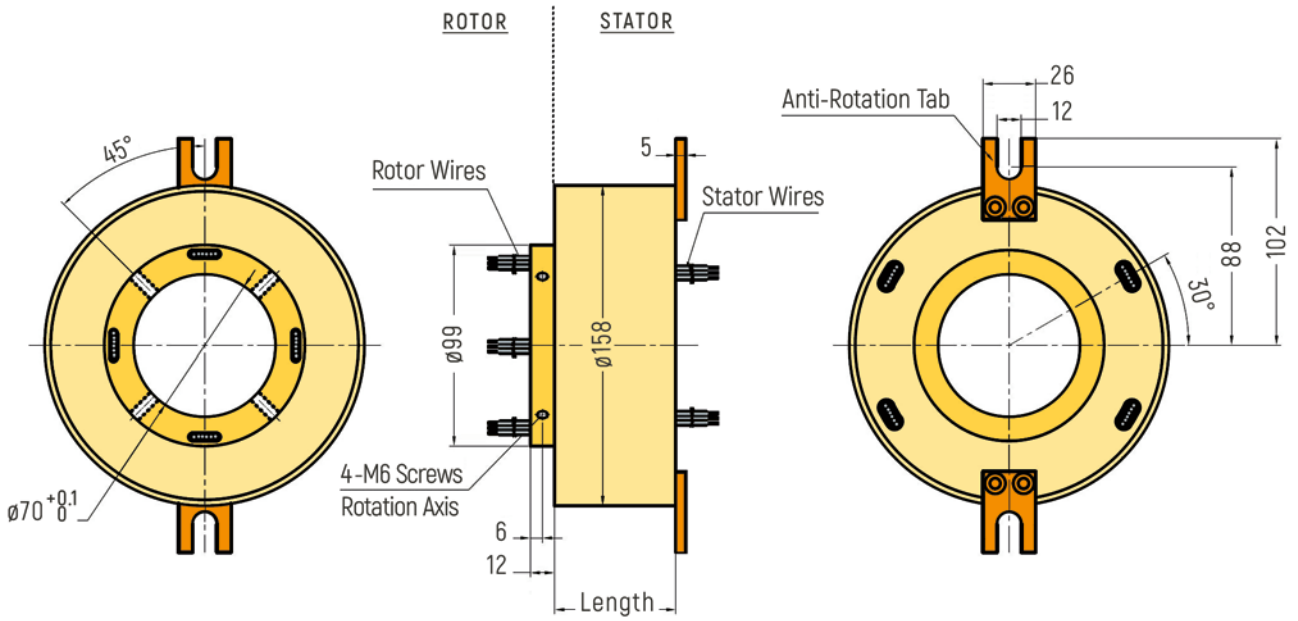

# THROUGH-BORE

**DIMENSIONS (in mm)**

RX-HS050B - Inner Diameter 50mm

RX-HS060A - Inner Diameter 60mm

# THROUGH-BORE

**DIMENSIONS (in mm)**

RX-HS070A - Inner Diameter 70mm

RX-HS080A - Inner Diameter 80mm

# THROUGH-BORE

**DIMENSIONS (in mm)**

RX-HS090A - Inner Diameter 90mm

RX-HS100A - Inner Diameter 100mm

# THROUGH-BORE

**DIMENSIONS (in mm)**

RX-HS180A - Inner Diameter 180mm

RX-HS200A - Inner Diameter 200mm