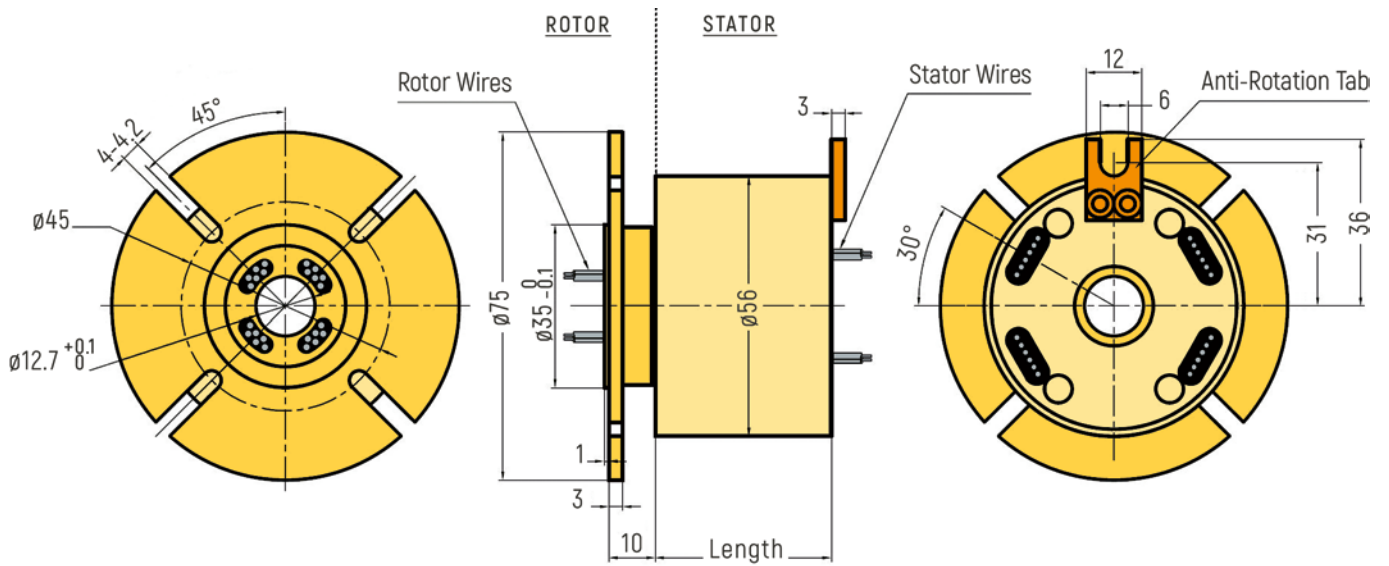

# THROUGH-BORE

Inner Diameter			
<50mm	p.1	>100mm to 200mm	p.13
50mm to 100mm	p.9	>200mm to 300mm	p.15

**DIMENSIONS (in mm)**

RX-HS003A - Inner Diameter 3mm

RX-HS005A - Inner Diameter 5mm

RX-HS007A - Inner Diameter 7mm

# THROUGH-BORE

**DIMENSIONS (in mm)**

RX-HS007B - Inner Diameter 7mm

RX-HS012A - Inner Diameter 12,7mm

RX-HS012B - Inner Diameter 12,7mm

# THROUGH-BORE

**DIMENSIONS (in mm)**

RX-HS012D - Inner Diameter 12,7mm

RX-HS020A - Inner Diameter 20mm

# THROUGH-BORE

**DIMENSIONS (in mm)**

RX-HS180A - Inner Diameter 180mm

RX-HS200A - Inner Diameter 200mm