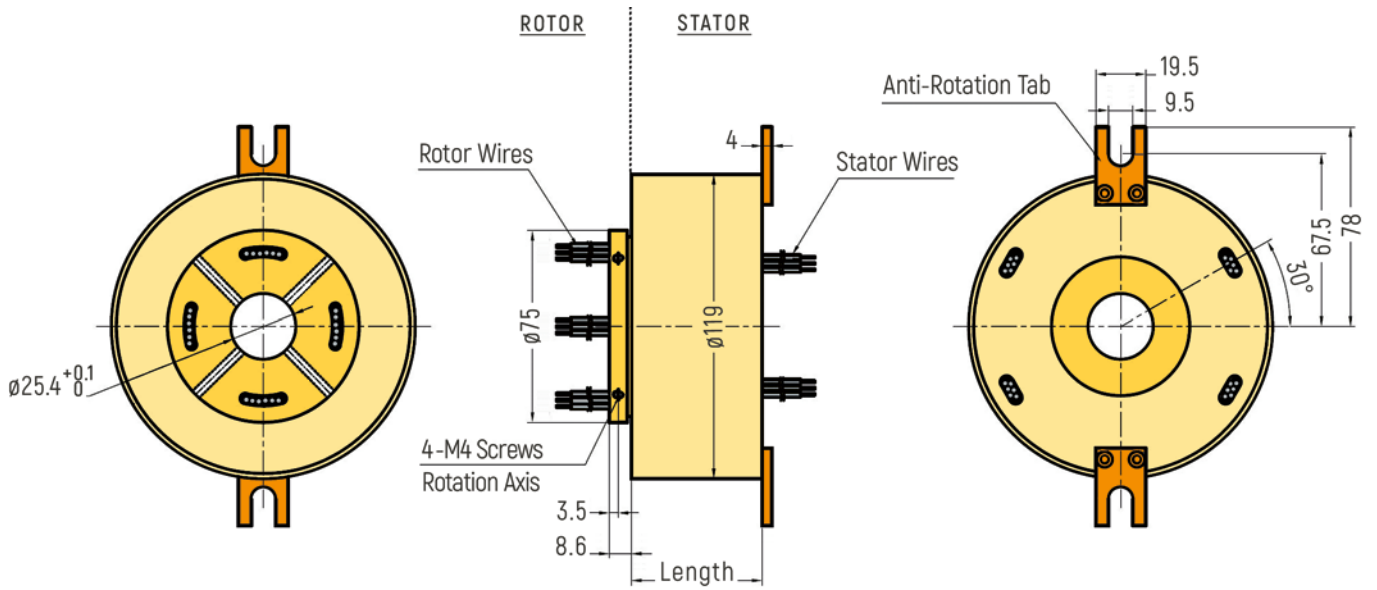

# THROUGH-BORE

**DIMENSIONS (in mm)**

RX-HS025A - Inner Diameter 25,4mm

RX-HS025A - Optional Flange Version (Drawing only exemplary, further details on request)

# THROUGH-BORE

**DIMENSIONS (in mm)**

RX-HS025B - Inner Diameter 25,4mm

RX-HS030A - Inner Diameter 30mm

# THROUGH-BORE

**DIMENSIONS (in mm)**

RX-HS038A - Inner Diameter 38mm

RX-HS038A - Optional Flange Version (Drawing only exemplary, further details on request)

# THROUGH-BORE

**DIMENSIONS (in mm)**

RX-HS180A - Inner Diameter 180mm

RX-HS200A - Inner Diameter 200mm