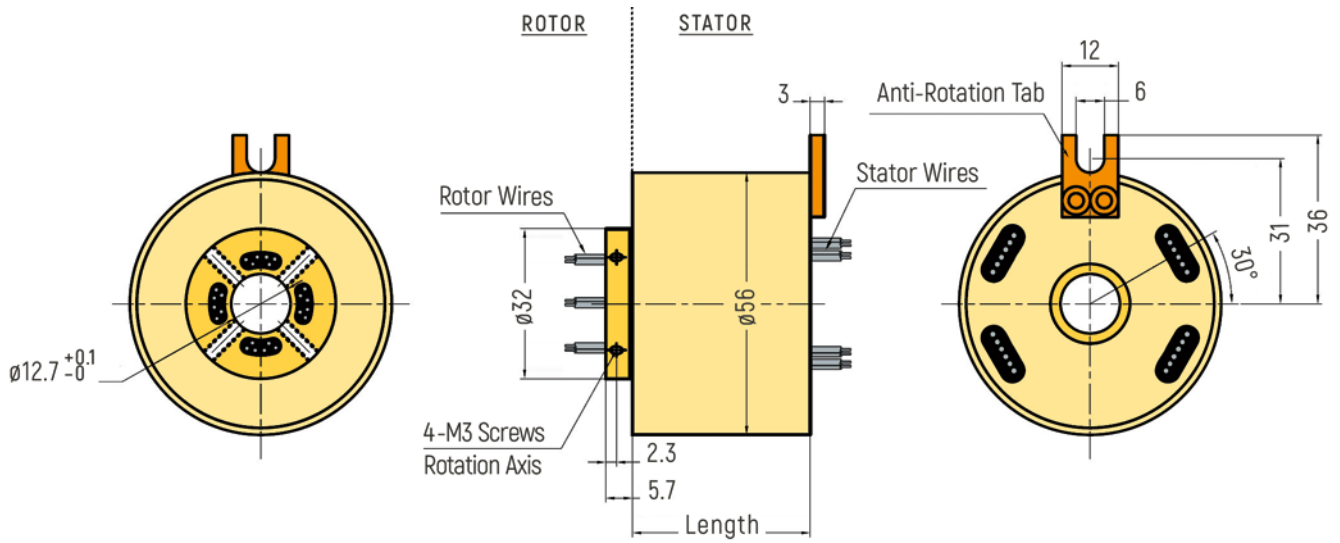

# THROUGH-BORE

**DIMENSIONS (in mm)**

RX-HS007B - Inner Diameter 7mm

RX-HS012A - Inner Diameter 12,7mm

RX-HS012B - Inner Diameter 12,7mm

# THROUGH-BORE

**DIMENSIONS (in mm)**

RX-HS012C - Inner Diameter 12,7mm

RX-HS012C - Optional Flange Version (Drawing only exemplary, further details on request)

# THROUGH-BORE

**DIMENSIONS (in mm)**

RX-HS012D - Inner Diameter 12,7mm

RX-HS020A - Inner Diameter 20mm

# THROUGH-BORE

**DIMENSIONS (in mm)**

RX-HS180A - Inner Diameter 180mm

RX-HS200A - Inner Diameter 200mm