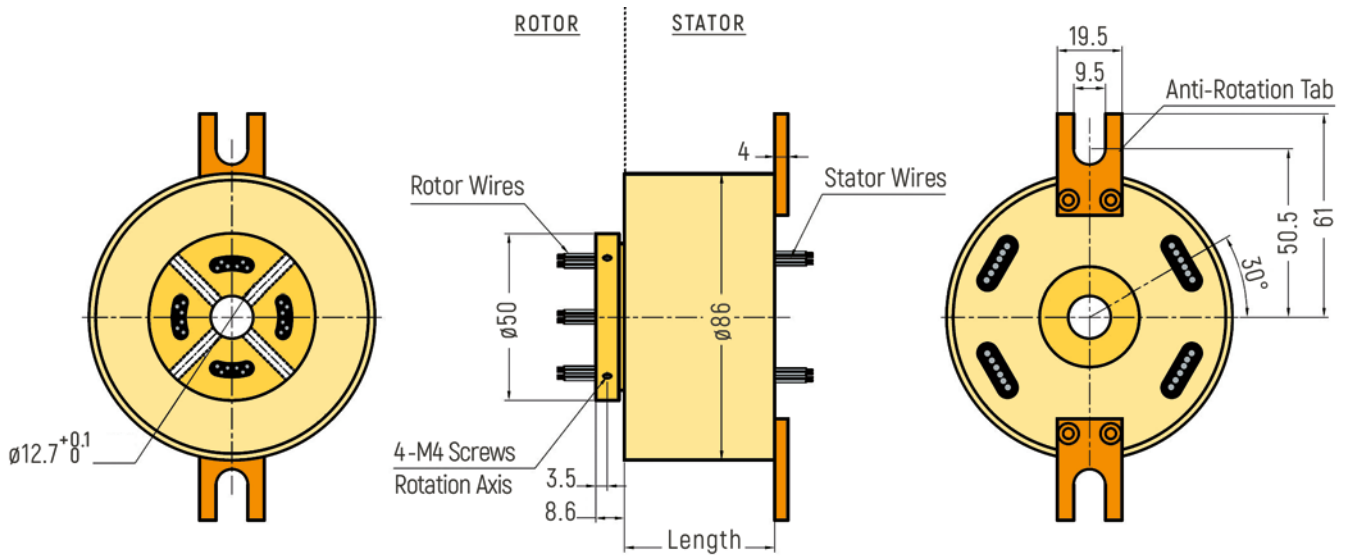

# THROUGH-BORE

**DIMENSIONS (in mm)**

RX-HS007B - Inner Diameter 7mm

RX-HS012A - Inner Diameter 12,7mm

RX-HS012B - Inner Diameter 12,7mm

# THROUGH-BORE

**DIMENSIONS (in mm)**

RX-HS012C - Inner Diameter 12,7mm

RX-HS012C - Optional Flange Version (Drawing only exemplary, further details on request)

# THROUGH-BORE

**DIMENSIONS (in mm)**

RX-HS012D - Inner Diameter 12,7mm

RX-HS020A - Inner Diameter 20mm

# THROUGH-BORE

**DIMENSIONS (in mm)**

RX-HS180A - Inner Diameter 180mm

RX-HS200A - Inner Diameter 200mm