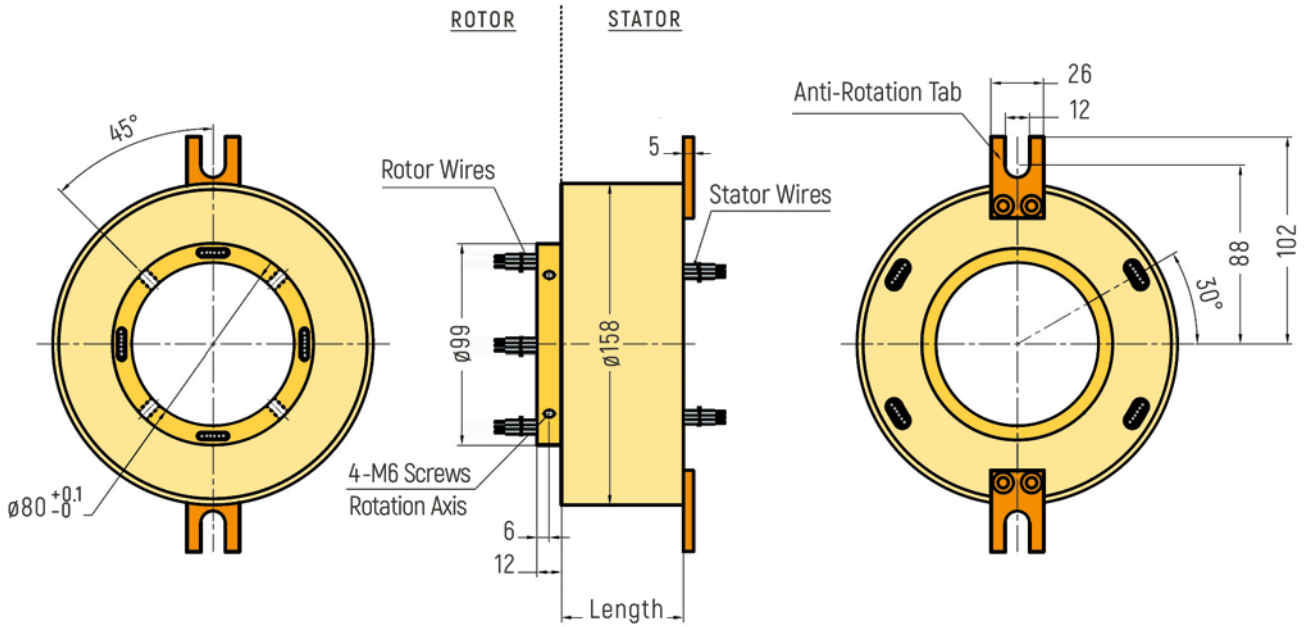

# THROUGH-BORE

**DIMENSIONS (in mm)**

RX-HS050B - Inner Diameter 50mm

RX-HS060A - Inner Diameter 60mm

# THROUGH-BORE

**DIMENSIONS (in mm)**

RX-HS070A - Inner Diameter 70mm

RX-HS080A - Inner Diameter 80mm

# THROUGH-BORE

**DIMENSIONS (in mm)**

RX-HS090A - Inner Diameter 90mm

RX-HS100A - Inner Diameter 100mm

# THROUGH-BORE

**DIMENSIONS (in mm)**

RX-HS180A - Inner Diameter 180mm

RX-HS200A - Inner Diameter 200mm