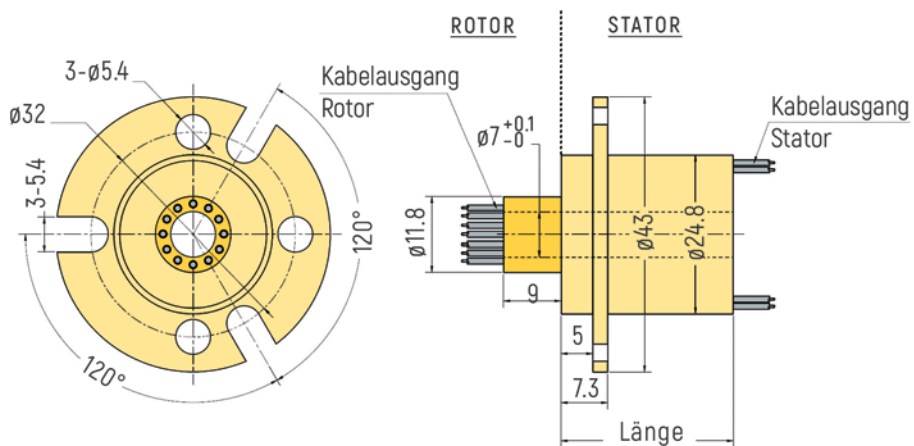

RX-HS007A - Durchmesser Hohlwelle 7mm